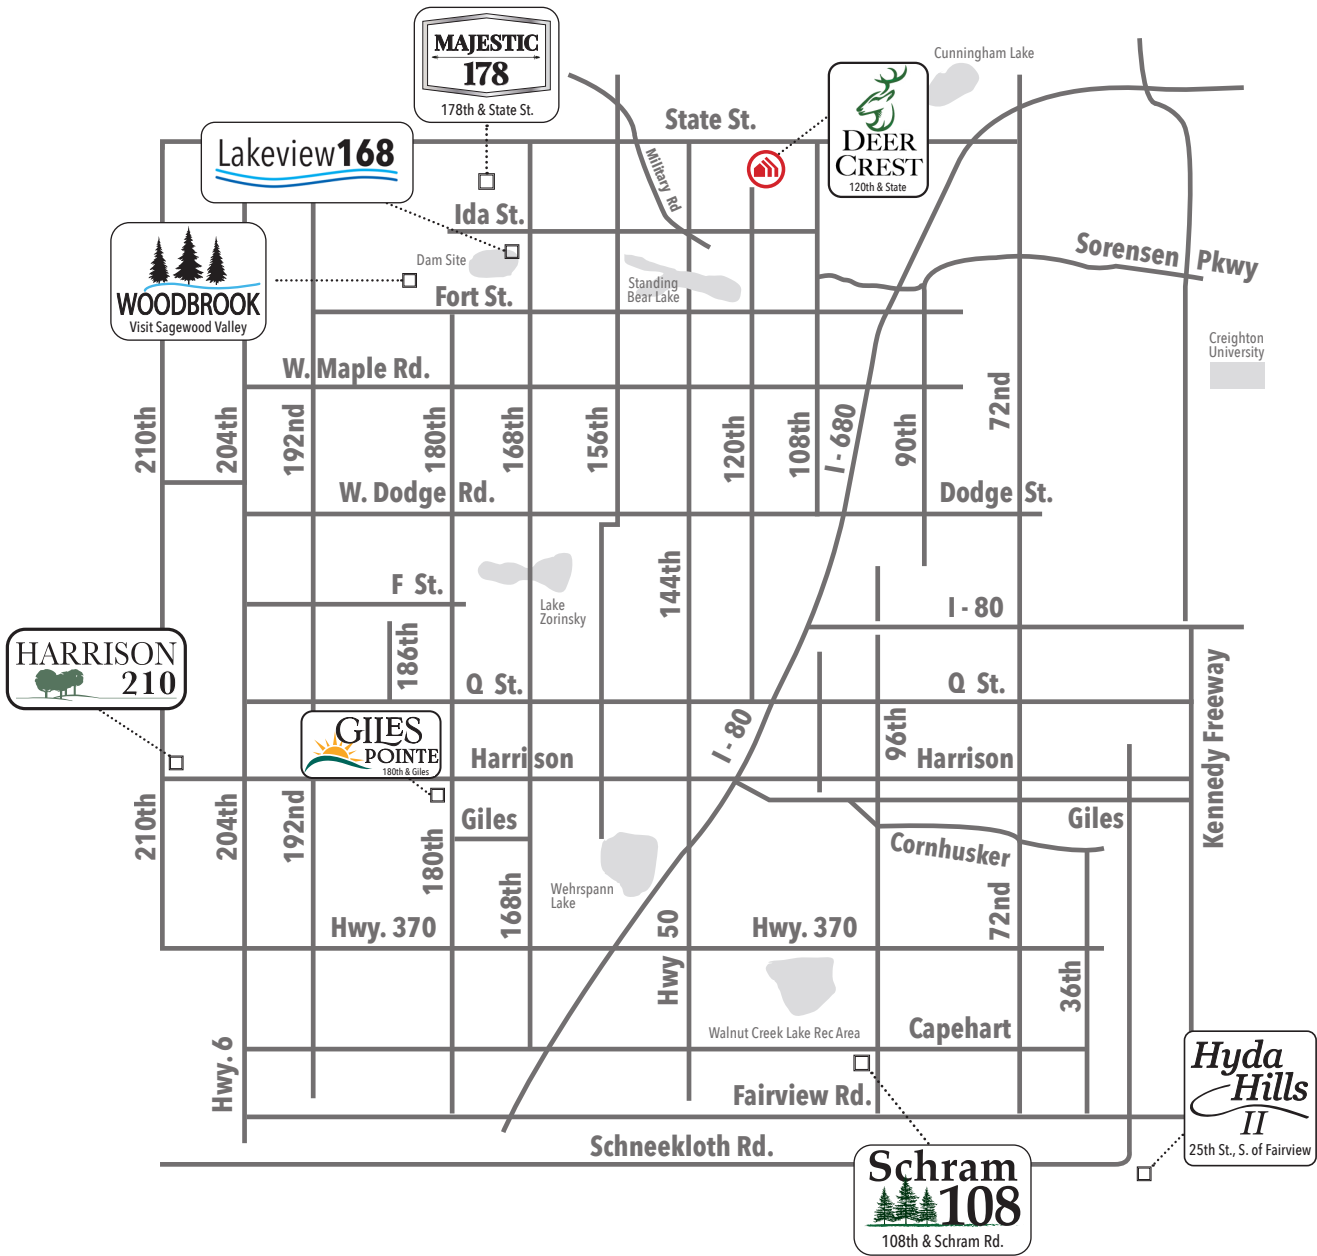

Available in these communities

Vista

Multi Level • 1621 sq. ft.

new
beginningsSM
A GREAT PLACE TO START

 Indicates Model Home Location

Sales Information: 402-505-9000

CelebrityHomesOmaha.com

CELEBRITY
HOMES
Homes • Villas • Townhomes