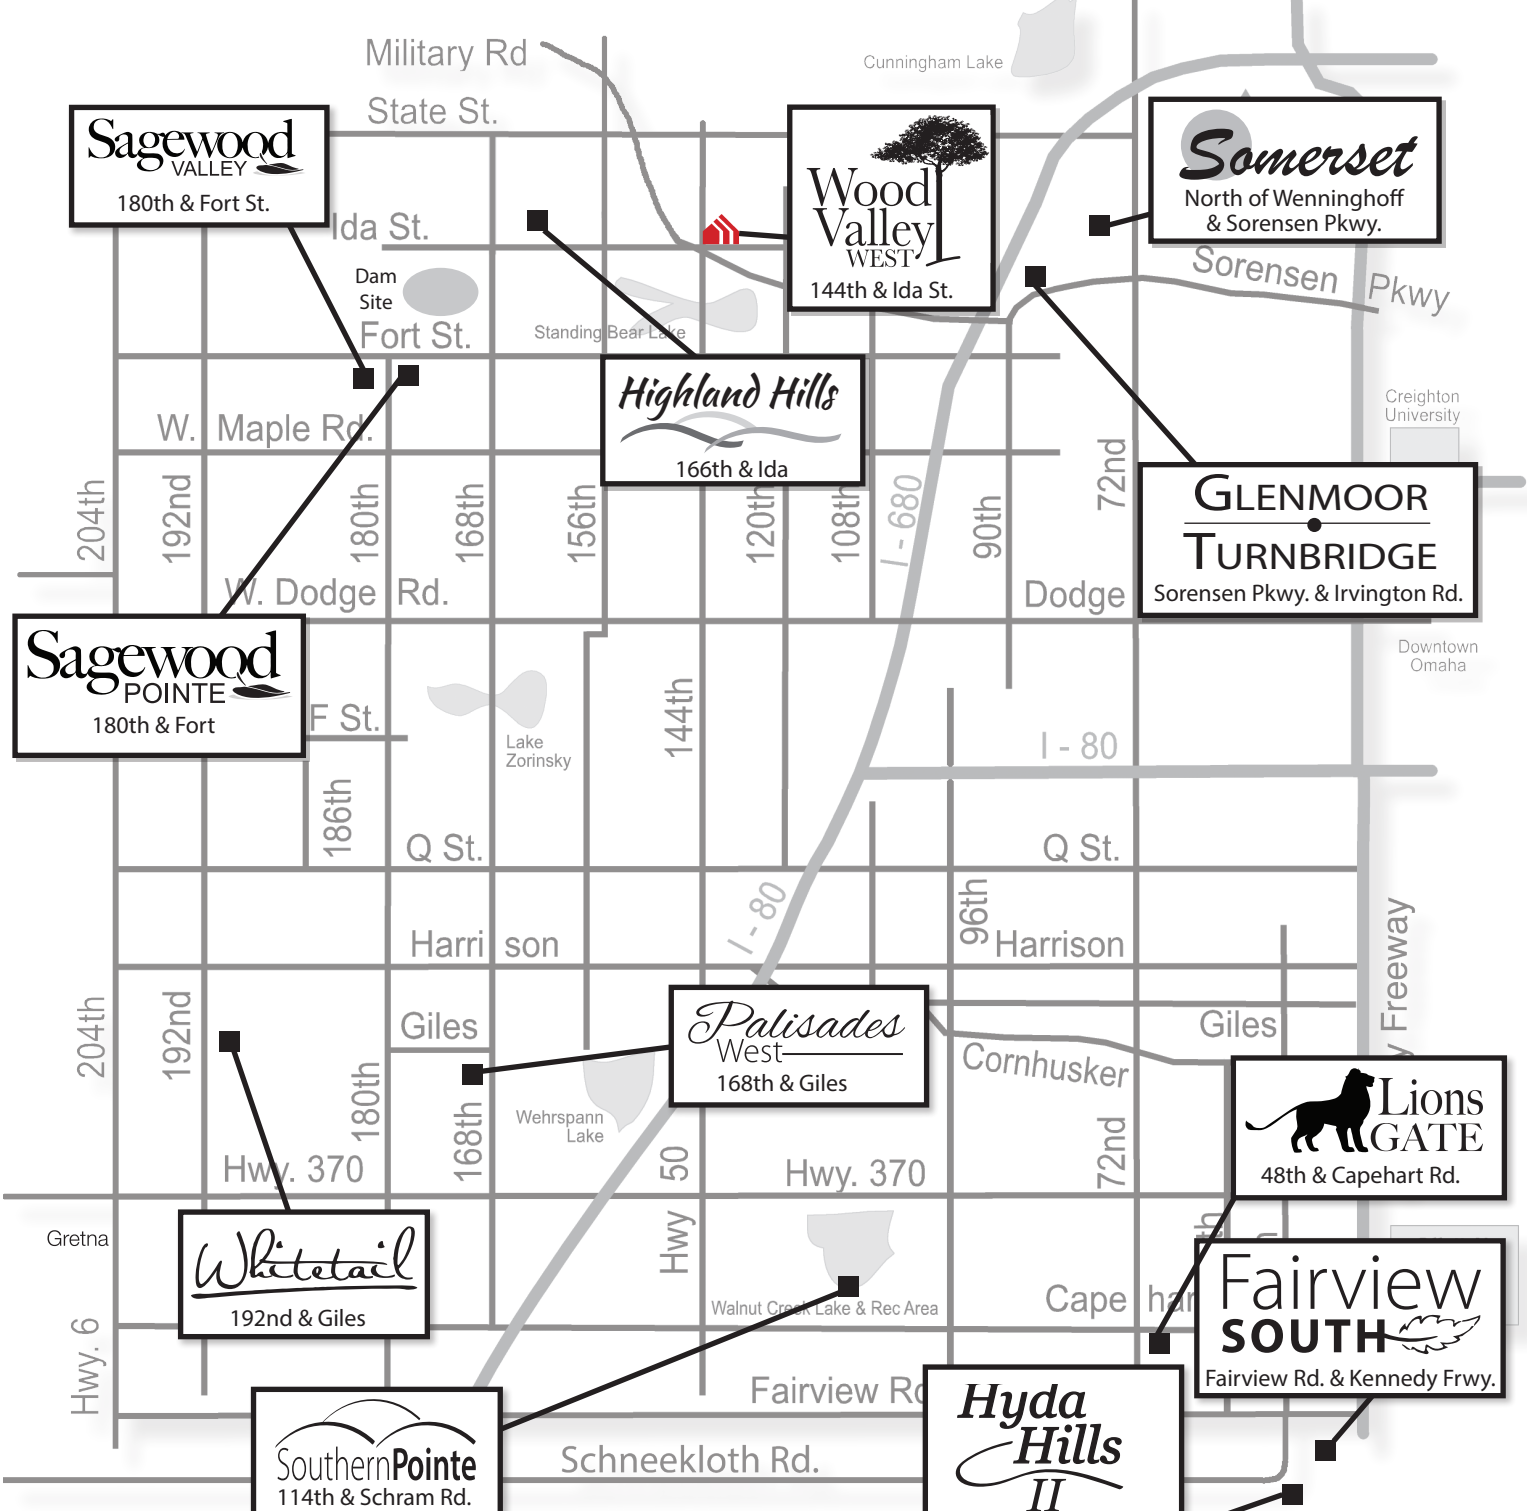

Available in these communities

Sterling

Two Story • 1875 sq. ft.

advantage™

YOUR NEXT MOVE

Sales Info Line 402-505-9000

CelebrityHomesOmaha.com

CELEBRITY HOMES
Homes • Villas • Townhomes