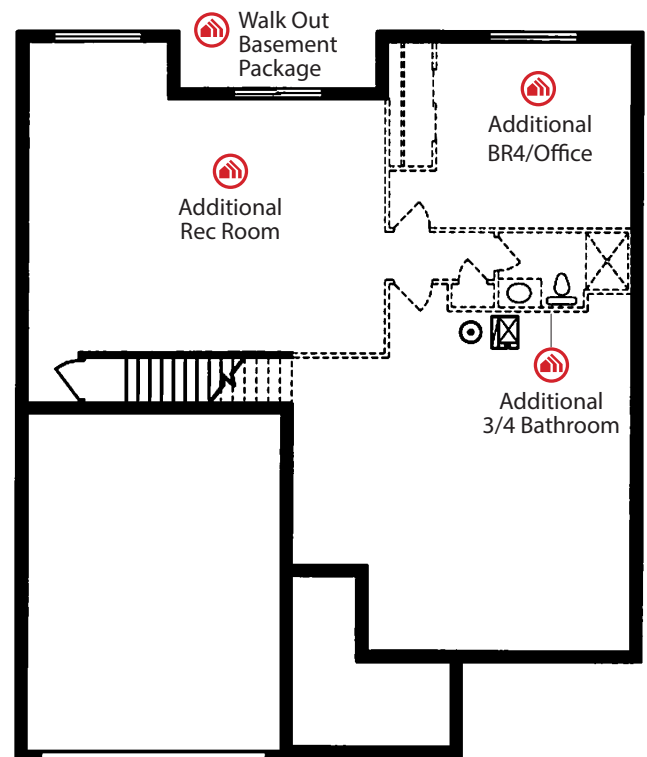

Sheridan

Ranch • 1507 sf

advantageSM
YOUR NEXT MOVE

Yes! It's All Included!

- Homesite
- Linear Fireplace
- Open Kitchen with Eat In Island
- Front Porch
- Partially Covered Deck
- Expanded Door Package
- Designer Lighting Package

Additional Features:

- 3-Car Garage
- Walk Out Basement Package
- Finished Basement:
 - Rec Room
 - BR 4/Office
 - Finished Bathroom

CelebrityHomesOmaha.com

CELEBRITY
HOMES
Homes • Villas • Townhomes