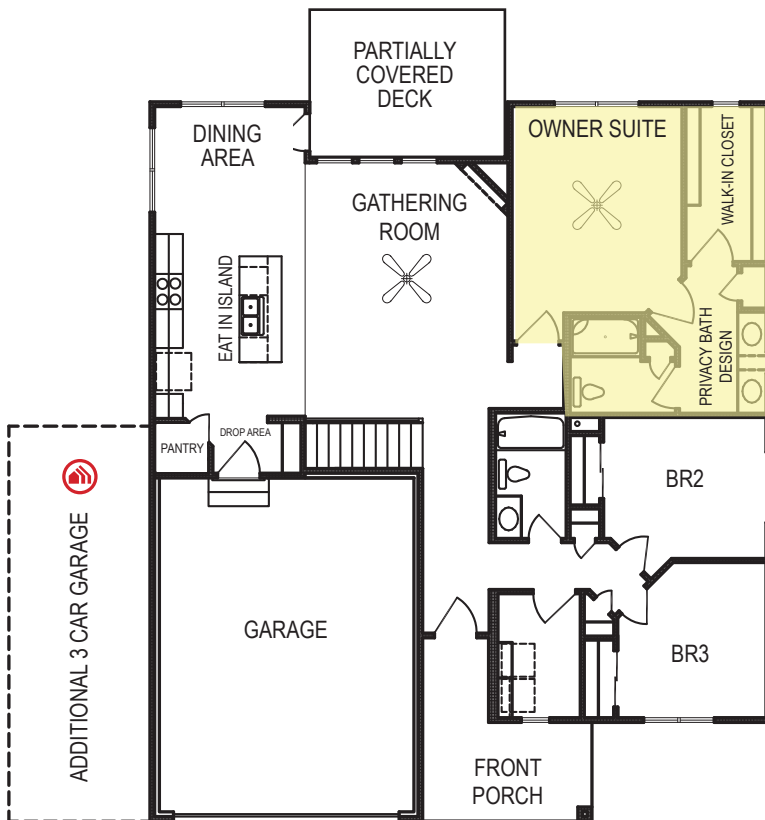

# Sheridan

Ranch • 1507 sf

advantage™  
YOUR NEXT MOVE

## Yes! It's All Included!

- Homesite
- Linear Fireplace
- Open Kitchen with Eat In Island
- Front Porch
- Partially Covered Deck
- Expanded Door Package
- Designer Lighting Package

### Additional Features:

- 🏠 3-Car Garage
- 🏠 Walk Out Basement Package
- 🏠 Finished Basement:
  - Rec Room
  - BR 4/Office
  - Finished Bathroom

CelebrityHomesOmaha.com

**CELEBRITY**  
**HOMES**  
Homes • Villas