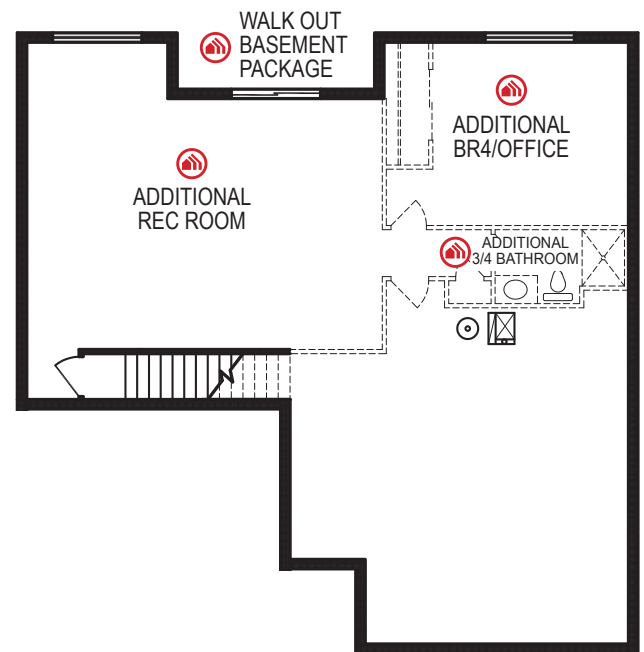

CelebrityHomesOmaha.com

CELEBRITY
HOMES
Homes • Villas