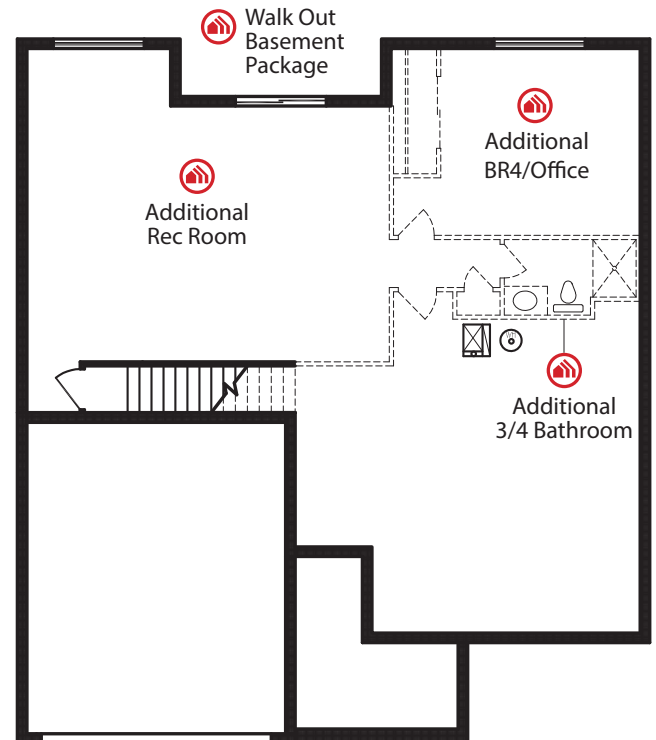

Sheridan

Ranch • 1467 sf

advantage™
YOUR NEXT MOVE

Yes! It's All Included!

- Homesite
- Linear Fireplace
- Open Kitchen with Eat In Island
- Front Porch
- Partially Covered Deck
- Expanded Door Package
- Designer Lighting Package

Additional Features:

- 🏠 3-Car Garage
- 🏠 Walk Out Basement Package
- 🏠 Finished Basement:
 - Rec Room
 - BR 4/Office
 - Finished Bathroom

CelebrityHomesOmaha.com

CELEBRITY HOMES
Homes • Villas • Townhomes