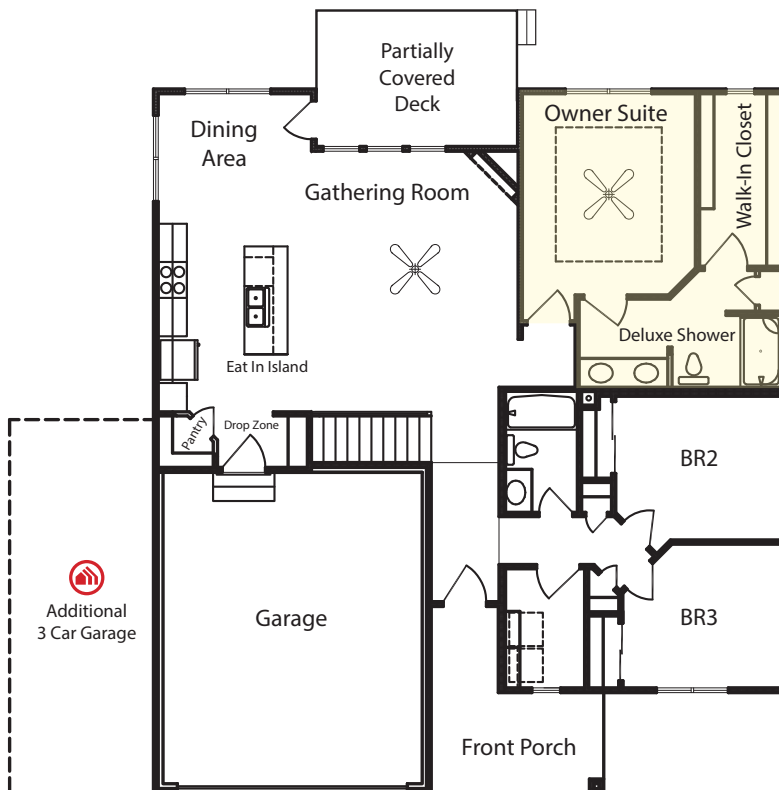

Sheridan

Ranch • 1467 sf

advantage™
YOUR NEXT MOVE

Yes! It's All Included!

- Homesite
- Linear Fireplace
- Open Kitchen with Eat In Island
- Front Porch
- Partially Covered Deck
- Expanded Door Package
- Designer Lighting Package

Additional Features:

- 🏠 3-Car Garage
- 🏠 Walk Out Basement Package
- 🏠 Finished Basement:
 - Rec Room
 - BR 4/Office
 - Finished Bathroom

CelebrityHomesOmaha.com

CELEBRITY HOMES
Homes • Villas • Townhomes