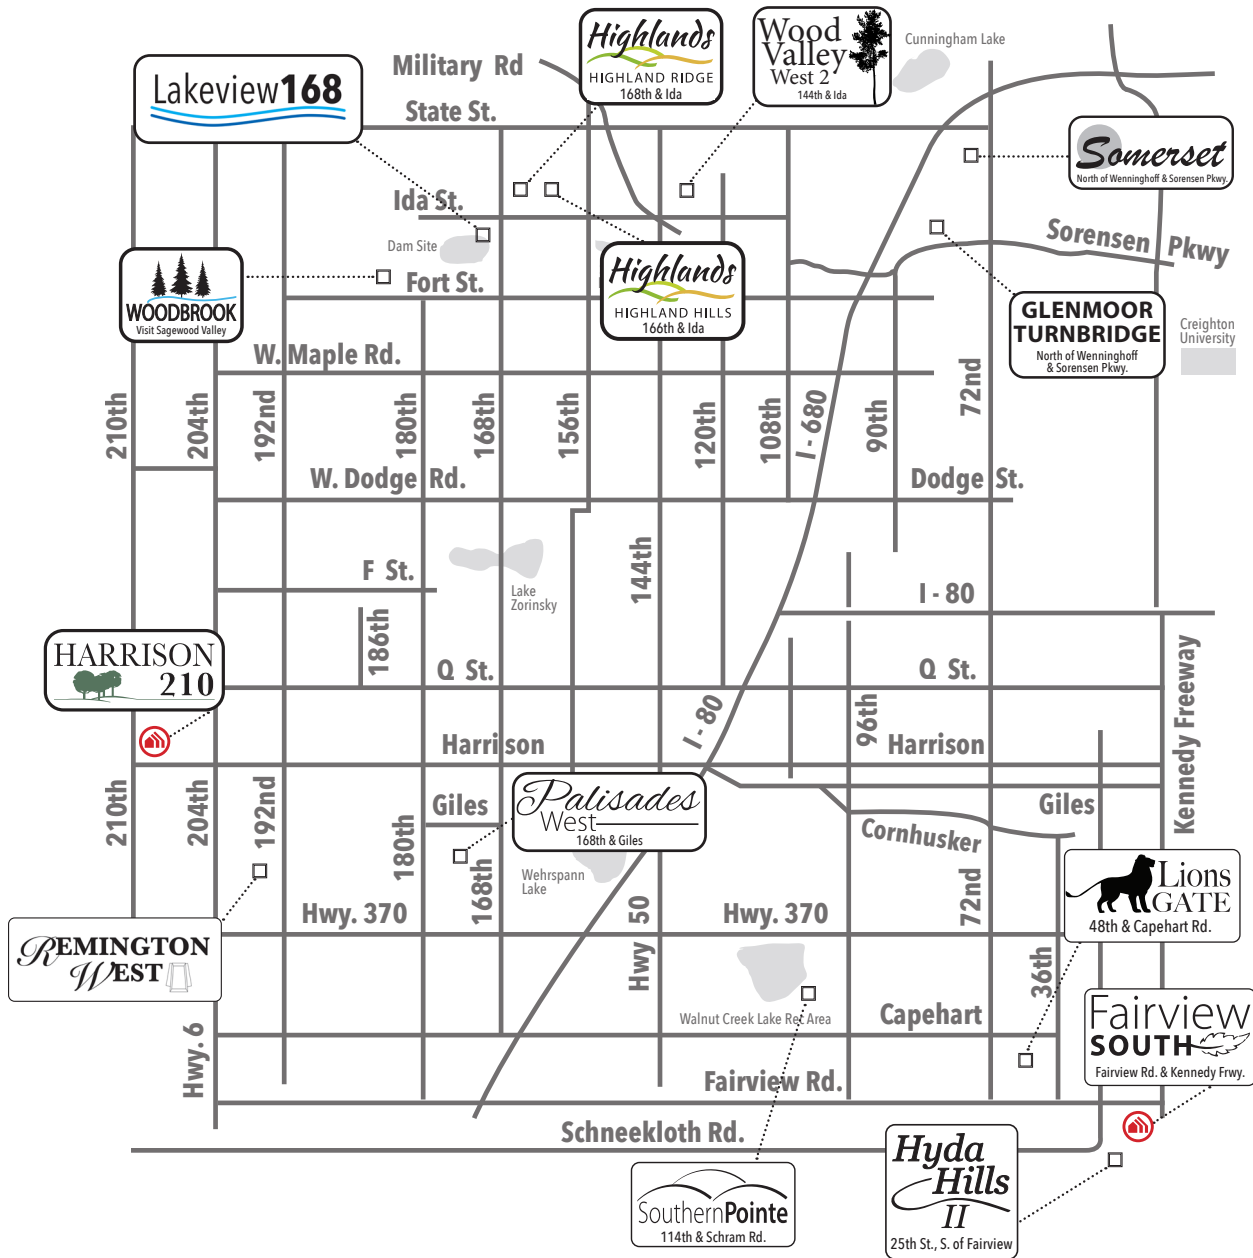

Available in these communities

Sheridan

Ranch • 1507 sq. ft.

advantage 
 YOUR NEXT MOVE

 Indicates Model Home Location

Sales Information: 402-505-9000

CelebrityHomesOmaha.com

CELEBRITY
HOMES
Homes • Villas • Townhomes