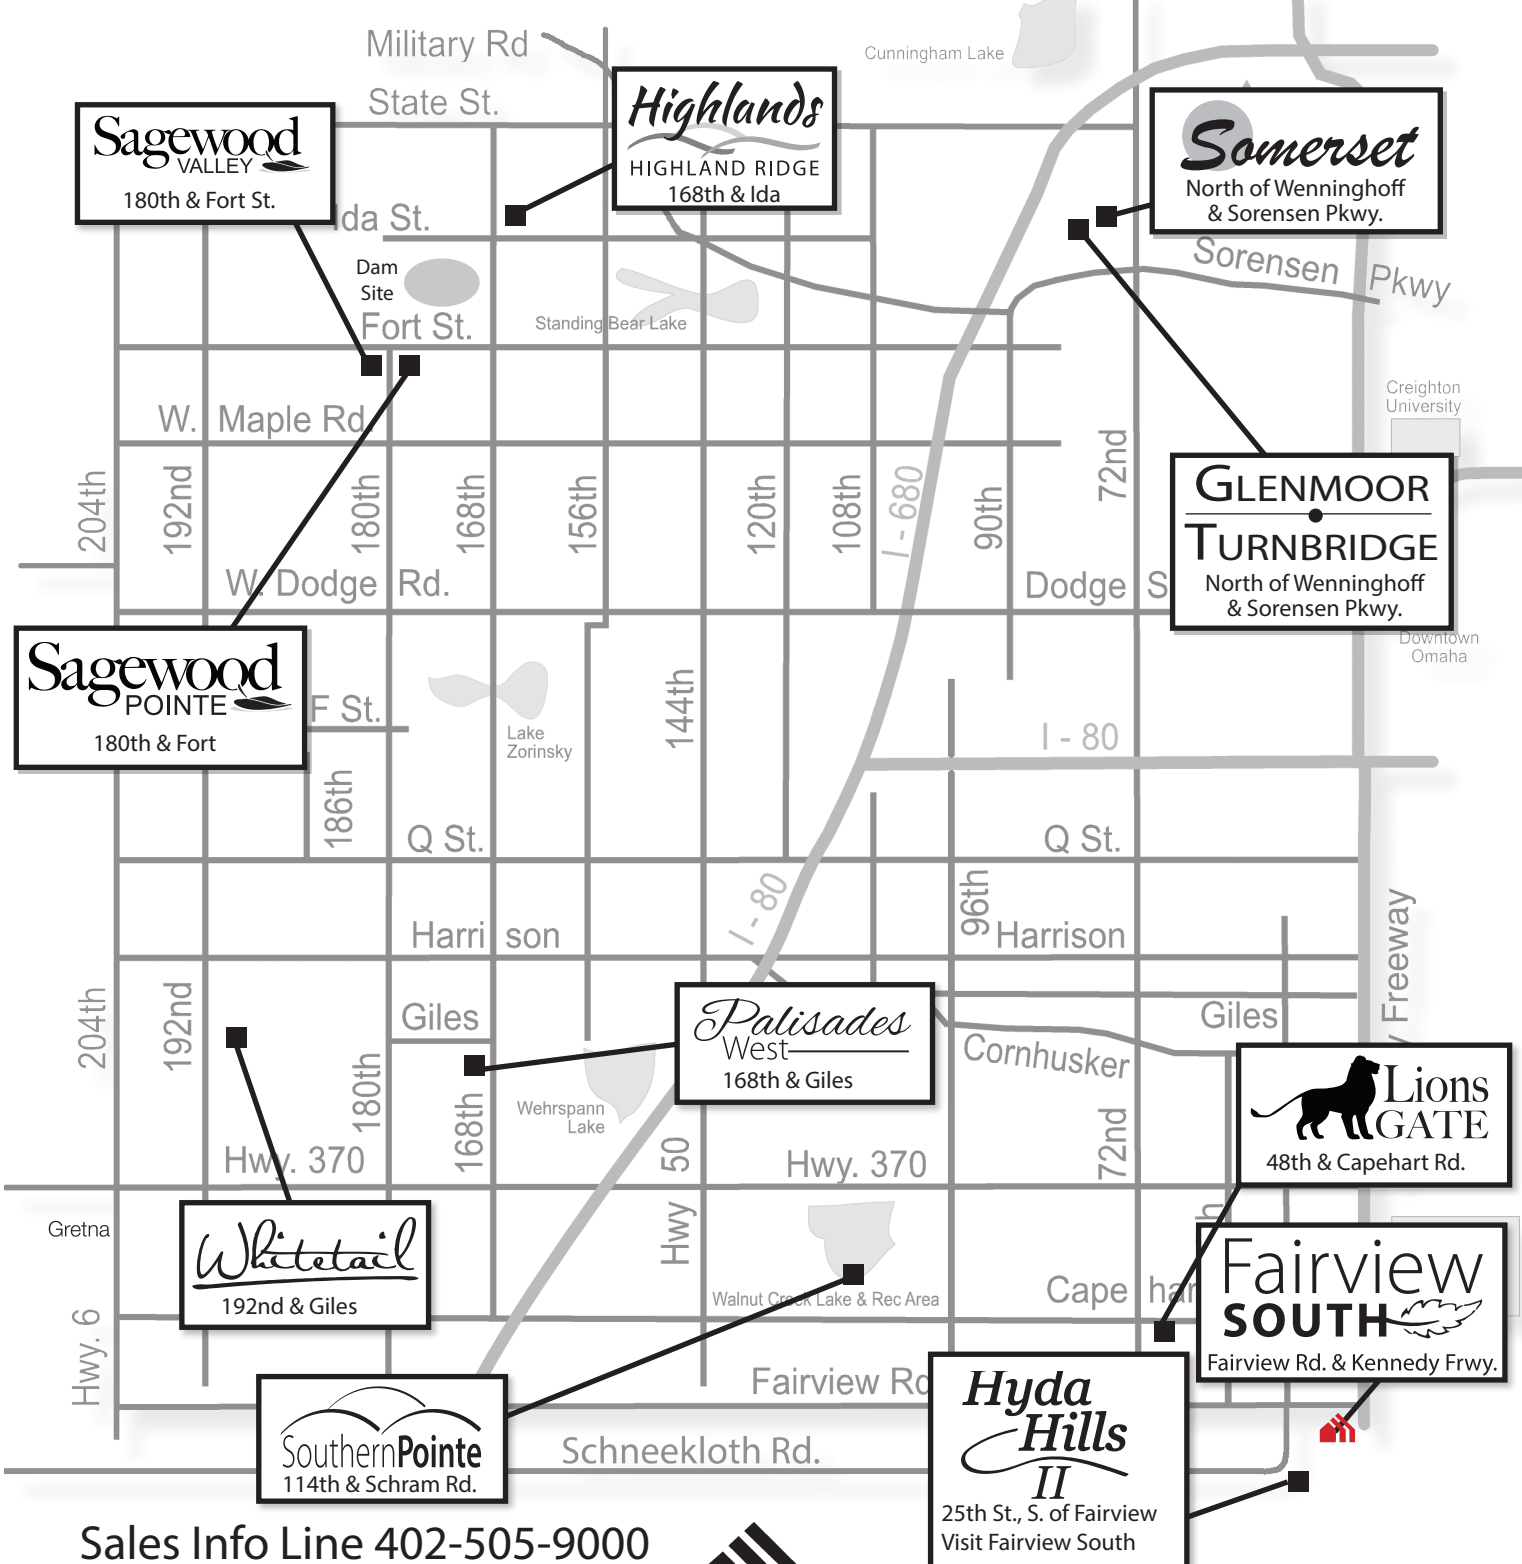

Available in these communities

Sheridan

Ranch • 1467 sq. ft.

advantage™

YOUR NEXT MOVE

Sales Info Line 402-505-9000

CelebrityHomesOmaha.com

CELEBRITY HOMES
Homes • Villas • Townhomes