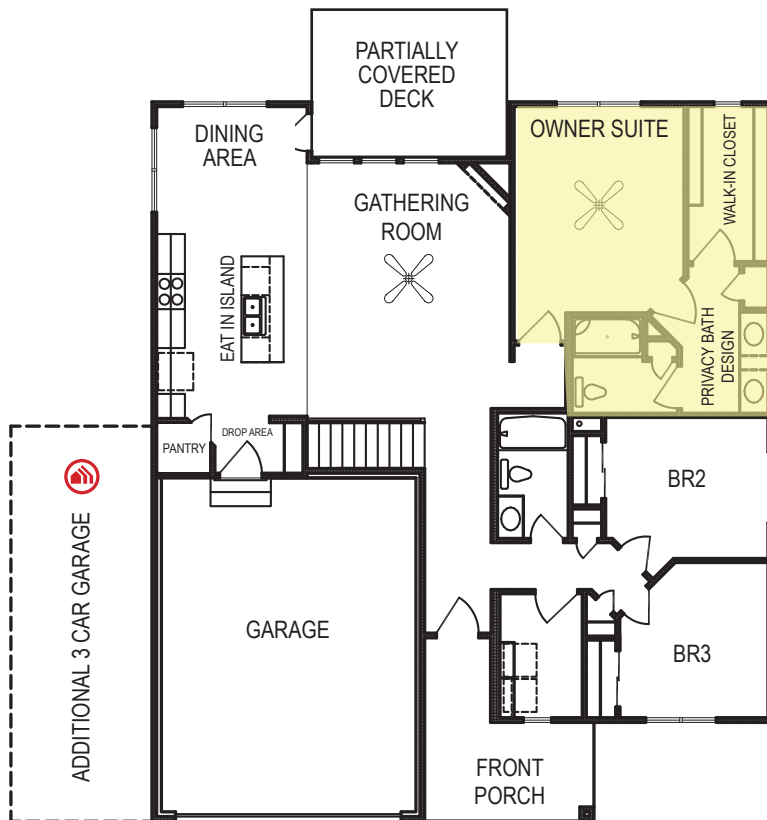

Sheridan

Ranch • 1507 sf

advantage™
YOUR NEXT MOVE

Yes! It's All Included!

- Homesite
- Linear Fireplace
- Open Kitchen with Eat In Island
- Front Porch
- Partially Covered Deck
- Expanded Door Package
- Designer Lighting Package

Additional Features:

- 🏠 3-Car Garage
- 🏠 Walk Out Basement Package
- 🏠 Finished Basement:
 - Rec Room
 - BR 4/Office
 - Finished Bathroom

CelebrityHomesOmaha.com

CELEBRITY
HOMES
Homes • Villas