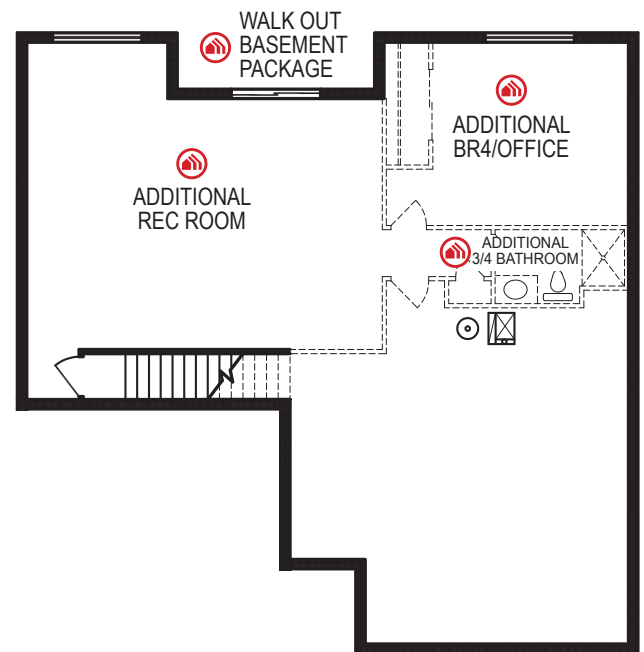

Sheridan

Ranch • 1507 sf

advantage™
YOUR NEXT MOVE

Yes! It's All Included!

- Homesite
- Linear Fireplace
- Open Kitchen with Eat In Island
- Front Porch
- Partially Covered Deck
- Expanded Door Package
- Designer Lighting Package

Additional Features:

- 🏠 3-Car Garage
- 🏠 Walk Out Basement Package
- 🏠 Finished Basement:
 - Rec Room
 - BR 4/Office
 - Finished Bathroom

CelebrityHomesOmaha.com

CELEBRITY
HOMES
Homes • Villas