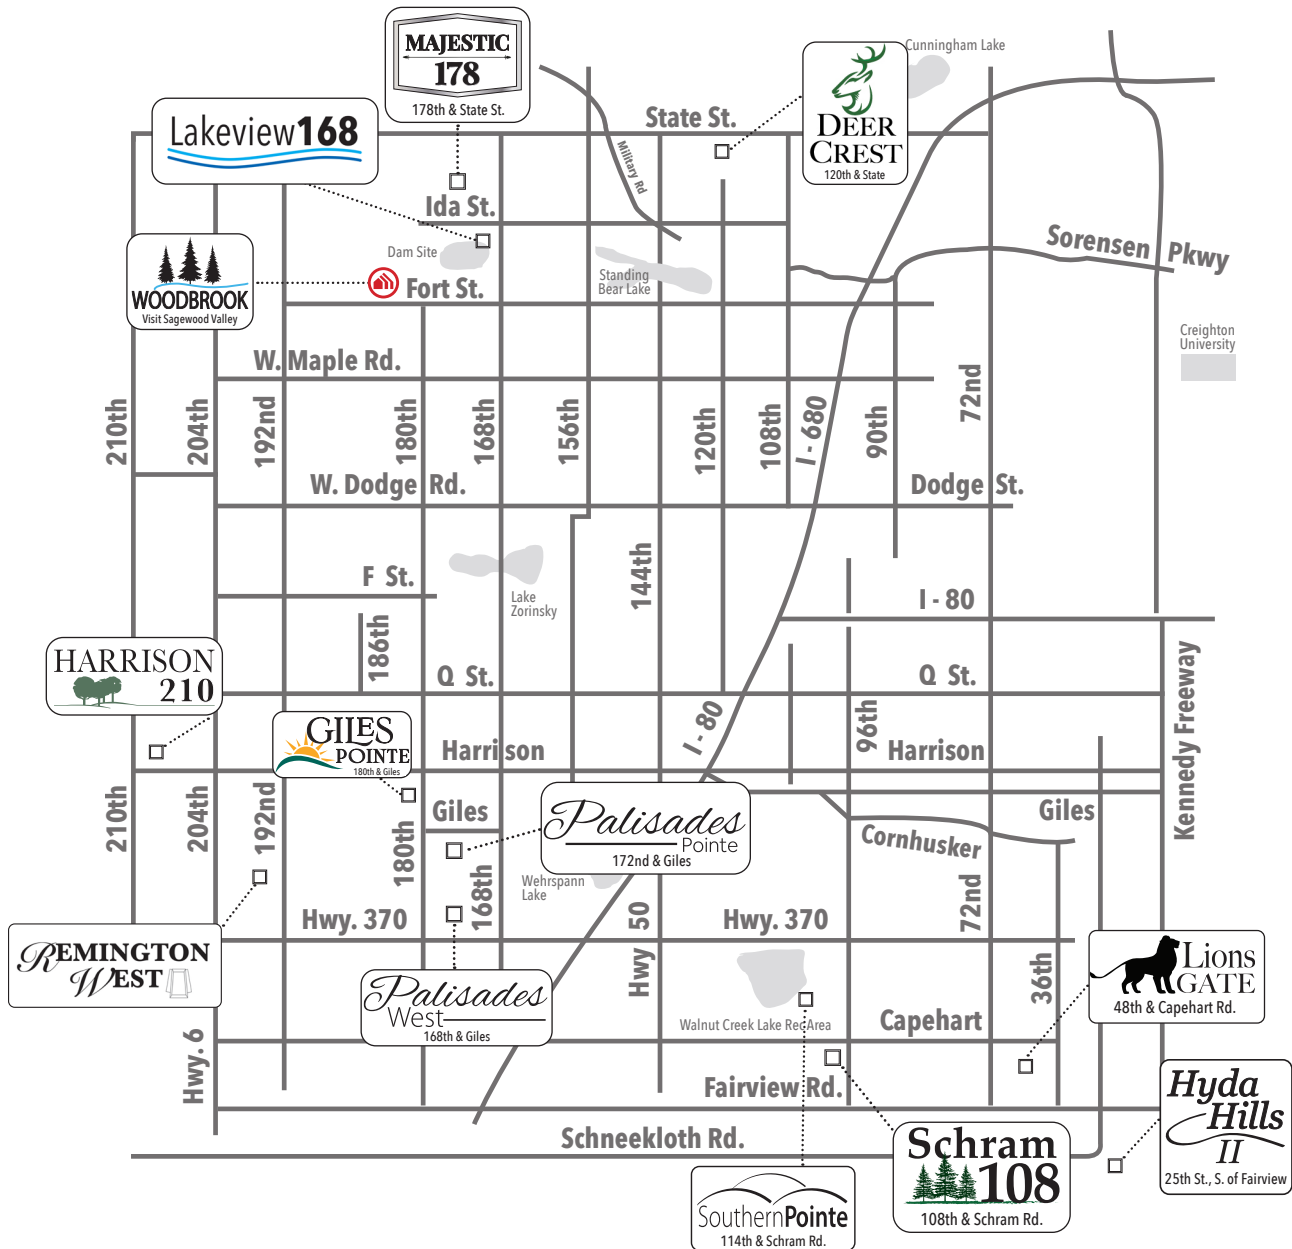

Available in these communities

Sheridan

Ranch • 1616 sq. ft.

advantage 
 YOUR NEXT MOVE

 Indicates Model Home Location

Sales Information: 402-505-9000

CelebrityHomesOmaha.com

CELEBRITY
HOMES
Homes • Villas • Townhomes