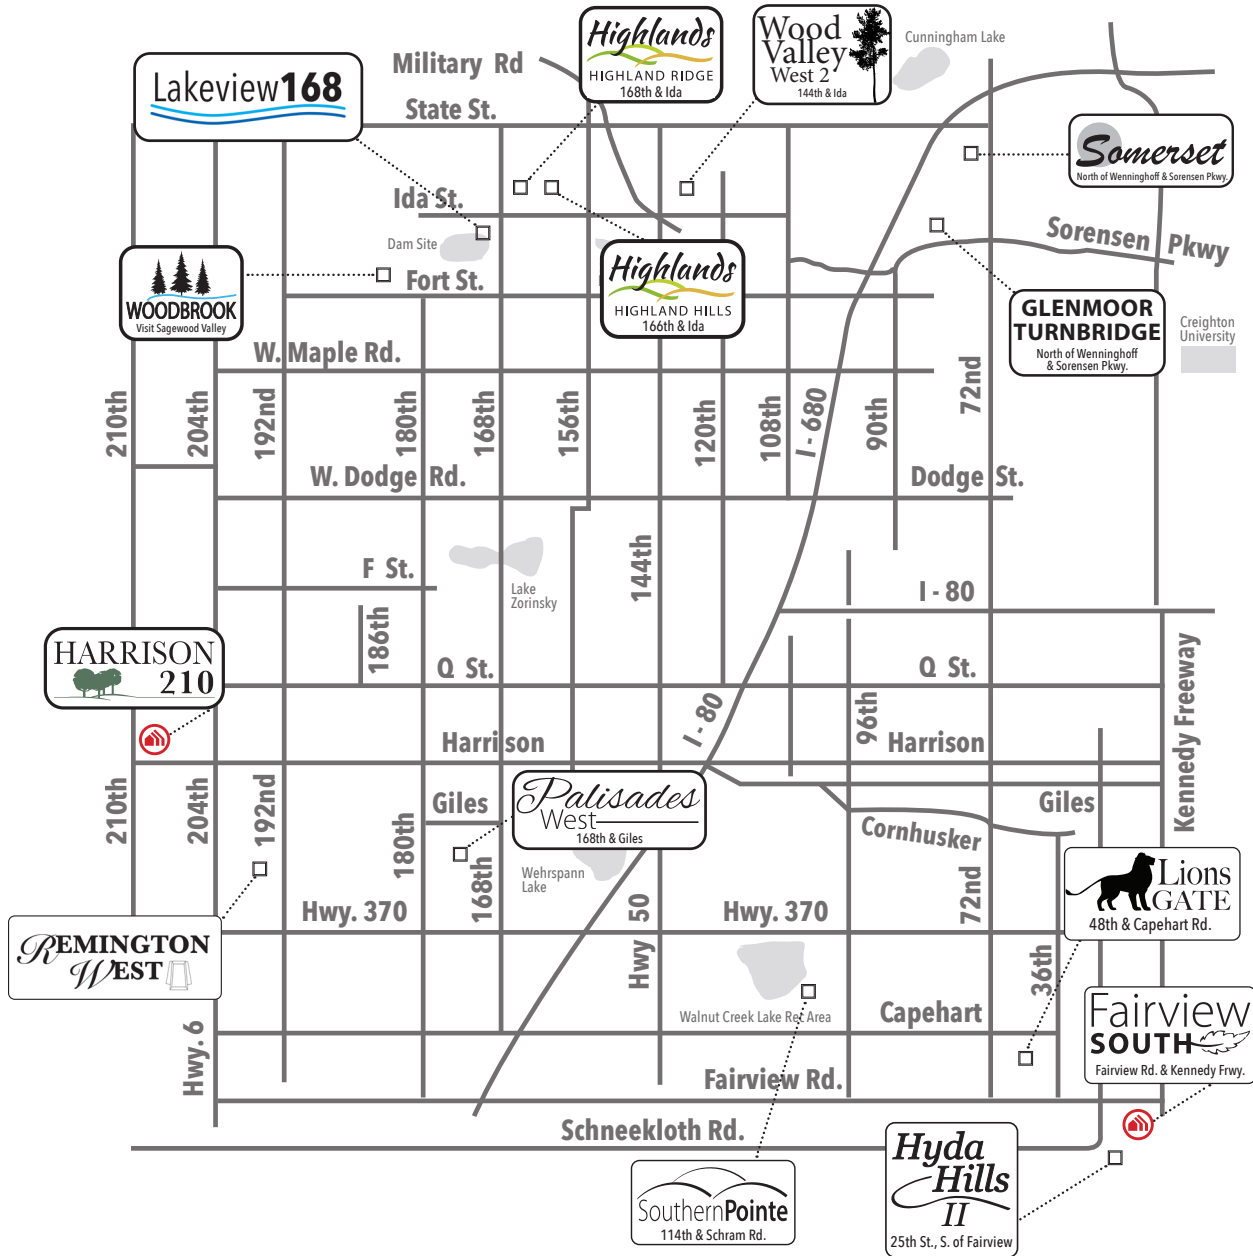

Available in these communities

# Sheridan

Ranch • 1507 sq. ft.

advantage    
 YOUR NEXT MOVE

 Indicates Model Home Location

Sales Information: 402-505-9000

CelebrityHomesOmaha.com

**CELEBRITY HOMES**  
Homes • Villas • Townhomes