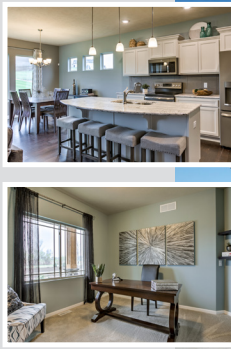

Shelby

Ranch • 1867 sf

designerTM
INSPIRED LIVING

Yes! It's All Included!

- Homesite
- Linear Fireplace
- Open Kitchen with Eat In Island
- Front Porch
- Partially Covered Deck
- Expanded Door Package
- Designer Lighting Package

Additional Features:

- 🏠 3-Car Garage
- 🏠 Walk Out Basement Package
- 🏠 Finished Basement:
 - Rec Room
 - BR 4 or Office
 - Finished Bathroom

CelebrityHomesOmaha.com

CELEBRITY
HOMES
Homes • Villas • Townhomes