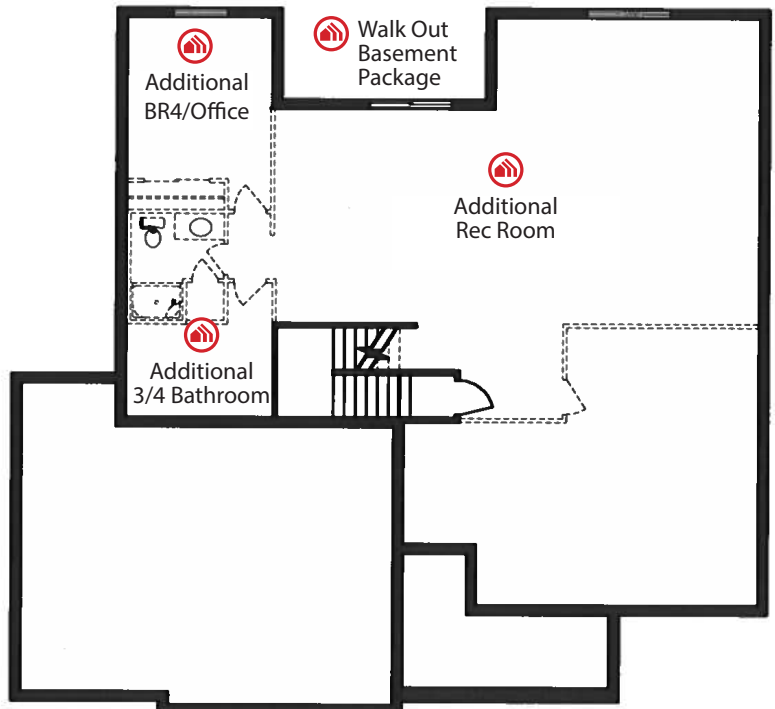

Shelby

Ranch • 1867 sf

designerTM
INSPIRED LIVING

Yes! It's All Included!

- Homesite
- Linear Fireplace
- Open Kitchen with Eat In Island
- Front Porch
- Partially Covered Deck
- Expanded Door Package
- Designer Lighting Package

Additional Features:

- 🏠 3-Car Garage
- 🏠 Walk Out Basement Package
- 🏠 Finished Basement:
 - Rec Room
 - BR 4 or Office
 - Finished Bathroom

CelebrityHomesOmaha.com

CELEBRITY
HOMES
Homes • Villas • Townhomes