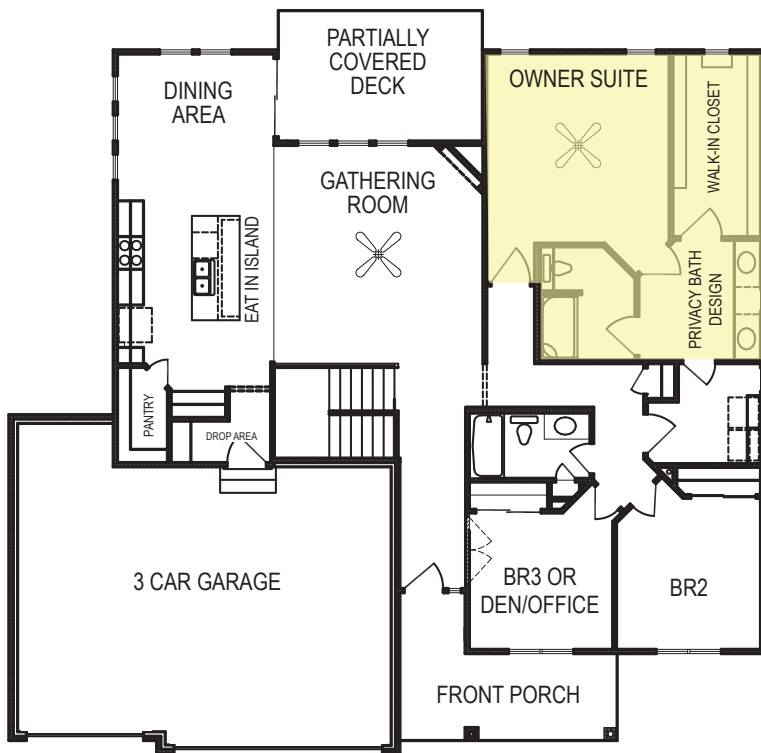

# Shelby

Ranch • 1867 sf

designer<sup>TM</sup>  
INSPIRED LIVING

## Yes! It's All Included!

- Homesite
- Linear Fireplace
- Open Kitchen with Eat In Island
- Front Porch
- Partially Covered Deck
- Expanded Door Package
- Designer Lighting Package
- 3-Car Garage

### Additional Features:

- 🏠 Walk Out Basement Package
- 🏠 Finished Basement:
  - Rec Room
  - BR 4 or Office
  - Finished Bathroom

CelebrityHomesOmaha.com

**CELEBRITY**  
**HOMES**  
Homes • Villas