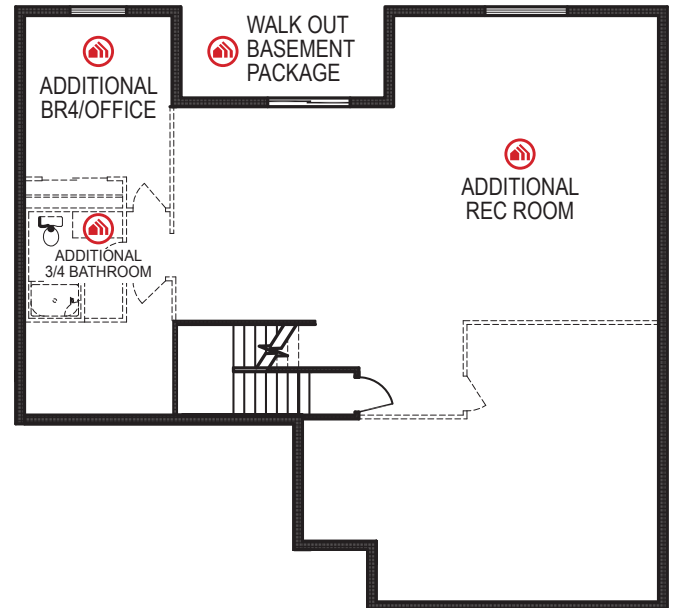

CelebrityHomesOmaha.com

CELEBRITY
HOMES
Homes • Villas