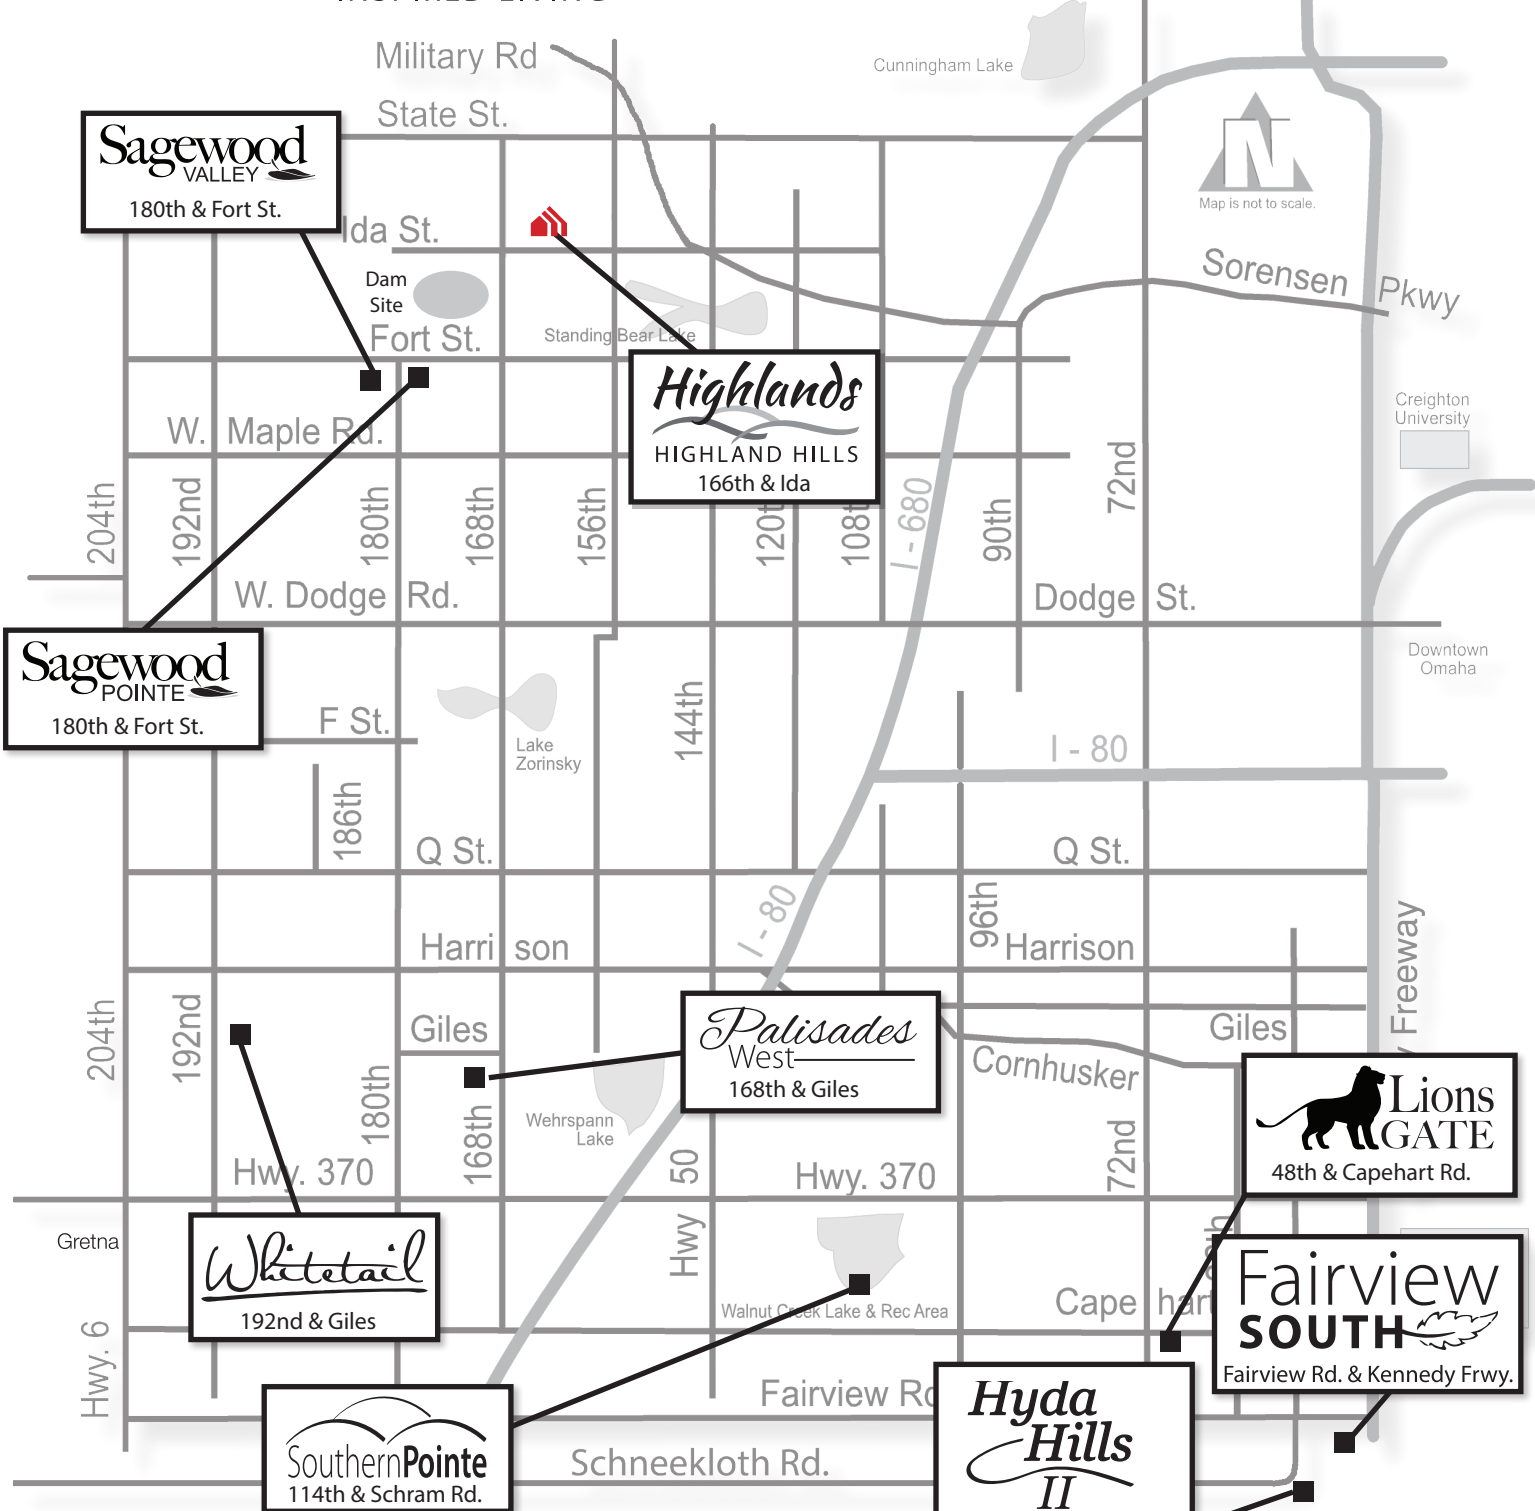

Available in these communities

Shelby

Ranch • 1867 sq. ft.

designerTM
INSPIRED LIVING

Sales Info Line 402-505-9000

CelebrityHomesOmaha.com

CELEBRITY HOMES
Homes • Villas • Townhomes