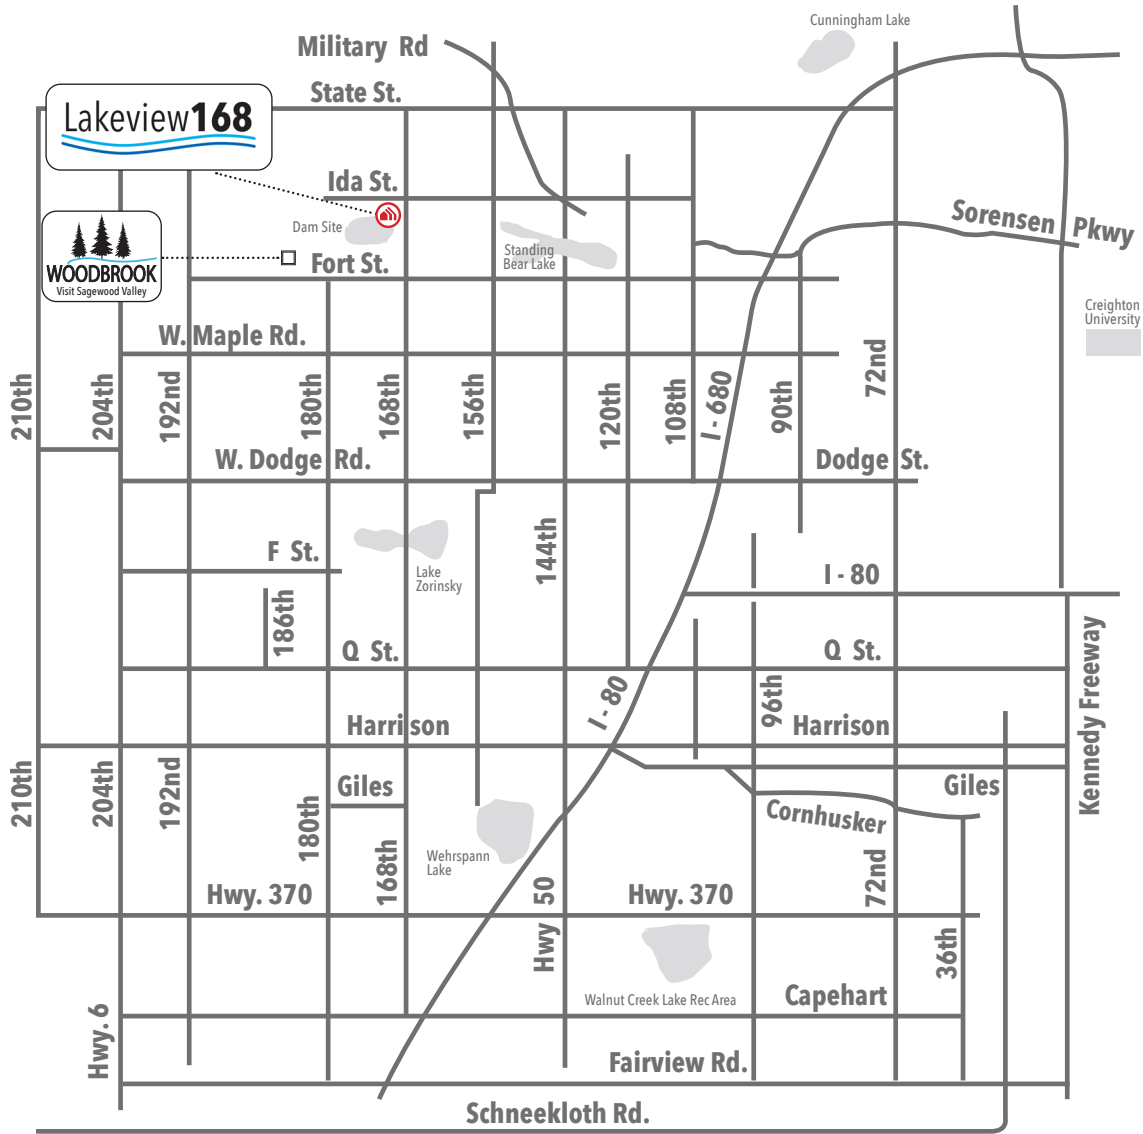

Available in these communities

Shelby

Ranch • 1867 sq. ft.

designerTM
INSPIRED LIVING

Indicates Model Home Location

Sales Information: 402-505-9000

CelebrityHomesOmaha.com

CELEBRITY
HOMES
Homes • Villas • Townhomes