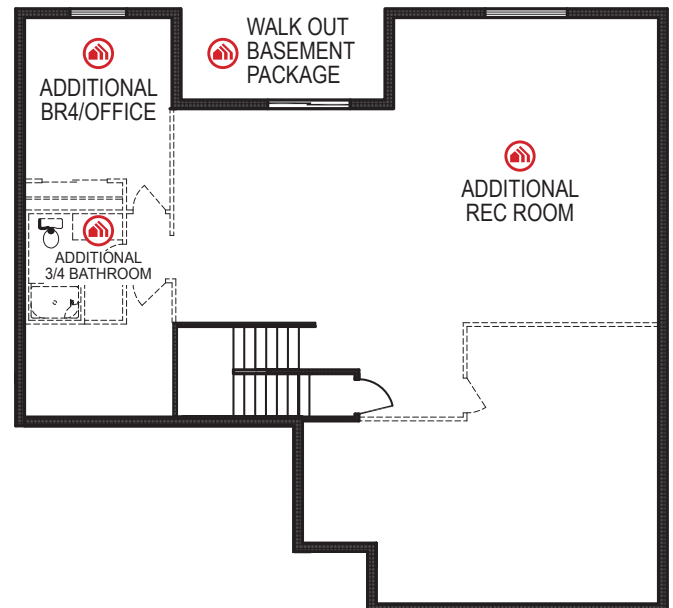

Shelby

Ranch • 1867 sf

designer[™]
INSPIRED LIVING

Yes! It's All Included!

- Homesite
- Linear Fireplace
- Open Kitchen with Eat In Island
- Front Porch
- Partially Covered Deck
- Expanded Door Package
- Designer Lighting Package
- 3-Car Garage

Additional Features:

- 🏠 Walk Out Basement Package
- 🏠 Finished Basement:
 - Rec Room
 - BR 4 or Office
 - Finished Bathroom

CelebrityHomesOmaha.com

CELEBRITY
HOMES
Homes • Villas