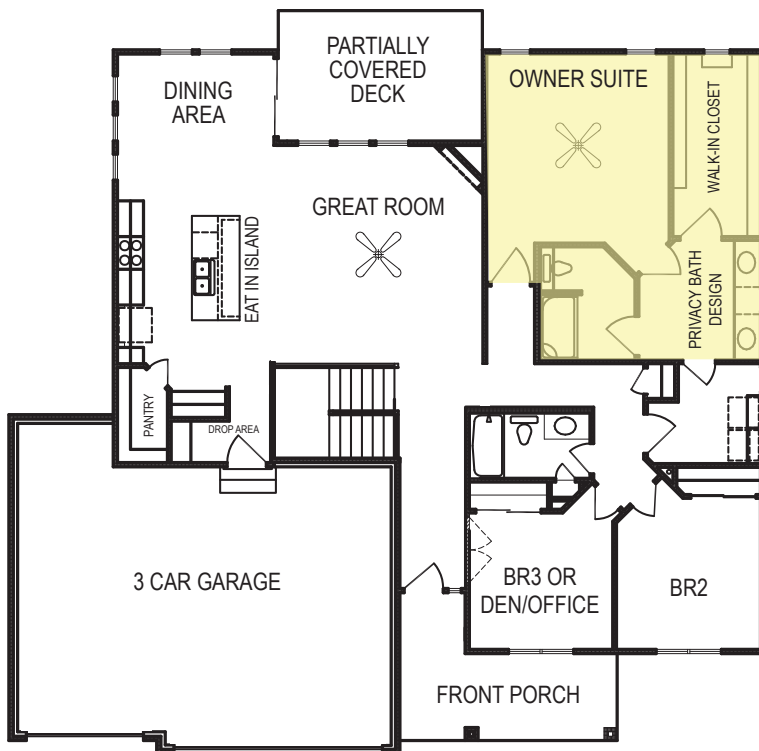

Shelby

Ranch • 1867 sf

designer[™]
INSPIRED LIVING

Yes! It's All Included!

- Homesite
- Linear Fireplace
- Open Kitchen with Eat In Island
- Front Porch
- Partially Covered Deck
- Expanded Door Package
- Designer Lighting Package
- 3-Car Garage

Additional Features:

- 🏠 Walk Out Basement Package
- 🏠 Finished Basement:
 - Rec Room
 - BR 4 or Office
 - Finished Bathroom

CelebrityHomesOmaha.com

CELEBRITY
HOMES
Homes • Villas