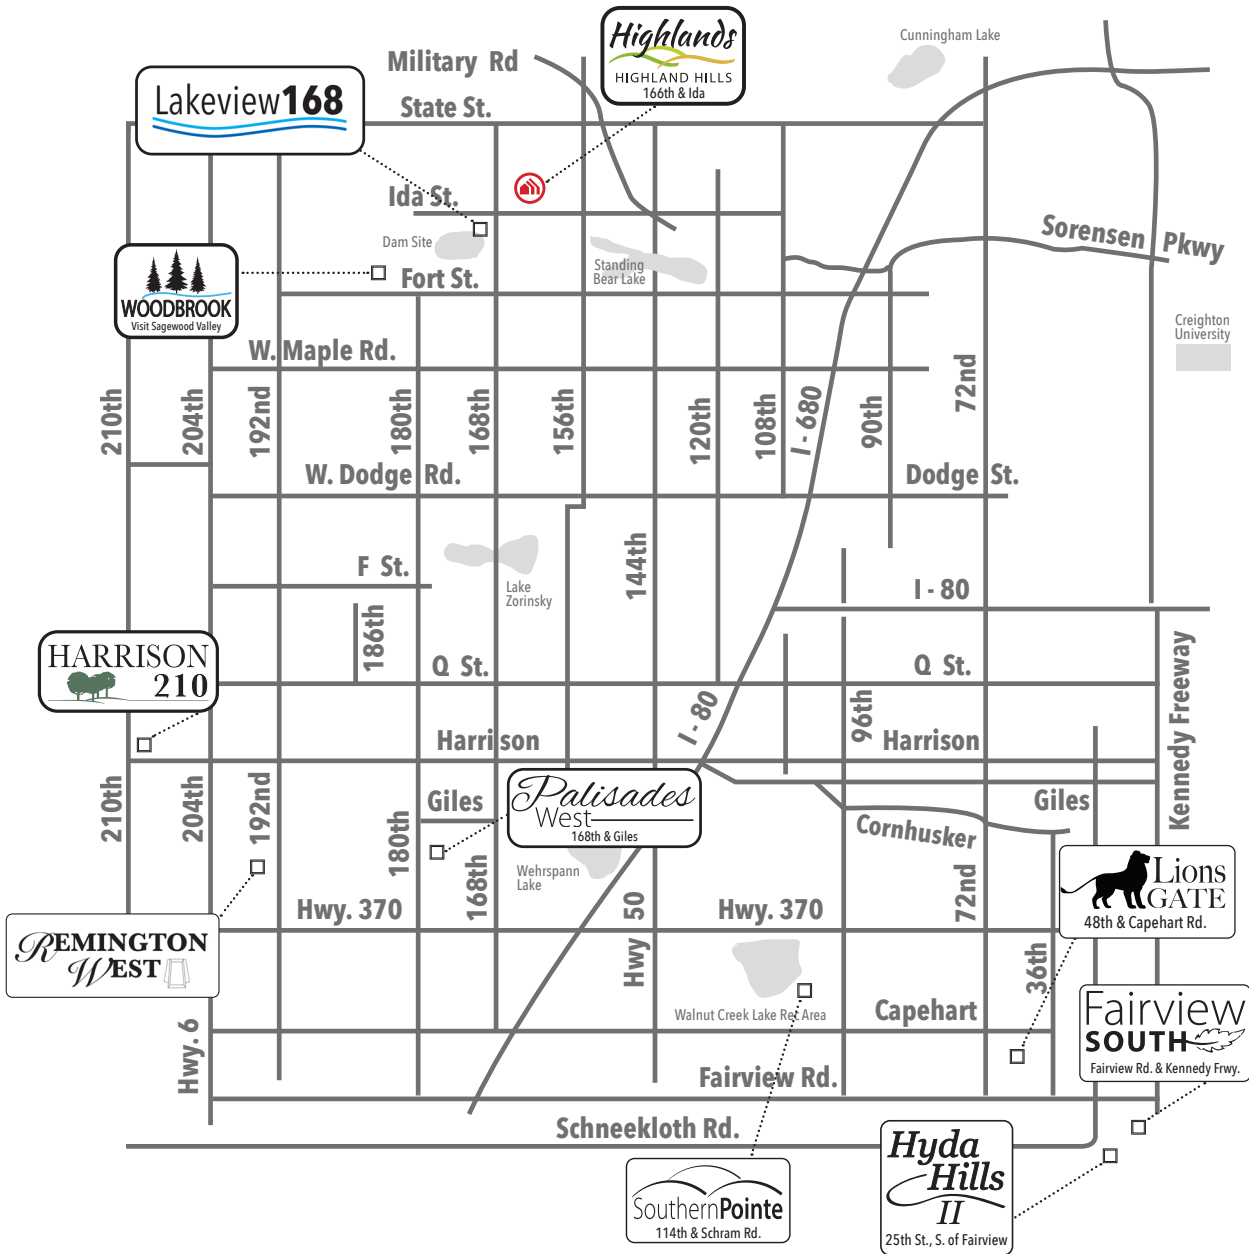

Available in these communities

Shelby

Ranch • 1867 sq. ft.

designerTM
INSPIRED LIVING

Indicates Model Home Location

Sales Information: 402-505-9000

CelebrityHomesOmaha.com

CELEBRITY
HOMES
Homes • Villas • Townhomes