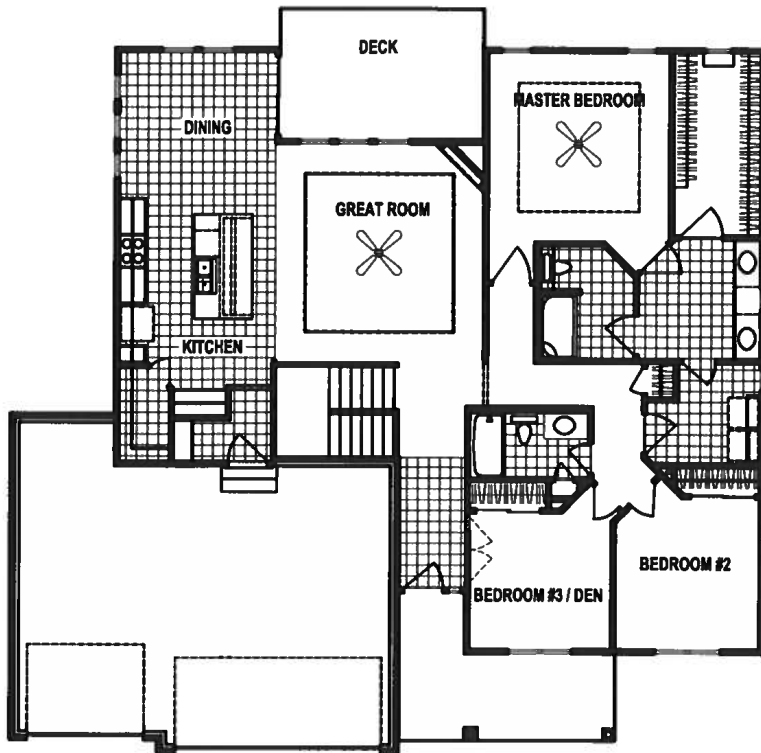

Shelby

Ranch • 1867 sf

designerTM
INSPIRED LIVING

Yes! It's All Included!

- Homesite
- Linear Fireplace
- Open Kitchen with Eat In Island
- Front Porch
- Partially Covered Deck
- Expanded Door Package
- Designer Lighting Package
- 3-Car Garage

Additional Features:

- Walk Out Basement Package
- Finished Basement:
 - Rec Room
 - BR 4 or Office
 - Finished Bathroom

CelebrityHomesOmaha.com

CELEBRITY
HOMES
Homes • Villas • Townhomes