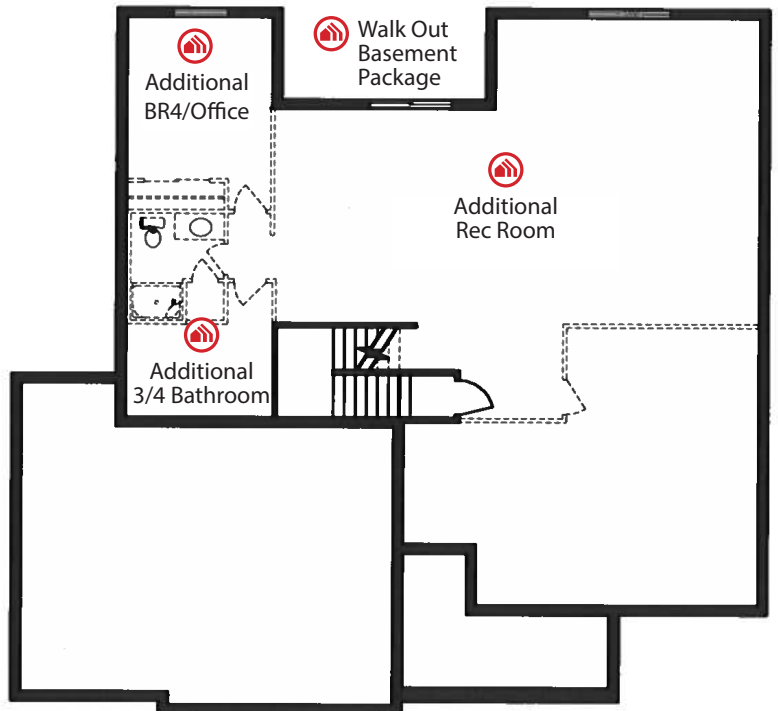

Shelby

Ranch • 1867 sf

designerTM
INSPIRED LIVING

Yes! It's All Included!

- Homesite
- Linear Fireplace
- Open Kitchen with Eat In Island
- Front Porch
- Partially Covered Deck
- Expanded Door Package
- Designer Lighting Package
- 3-Car Garage

Additional Features:

- Walk Out Basement Package
- Finished Basement:
 - Rec Room
 - BR 4 or Office
 - Finished Bathroom

CelebrityHomesOmaha.com

CELEBRITY
HOMES
Homes • Villas • Townhomes