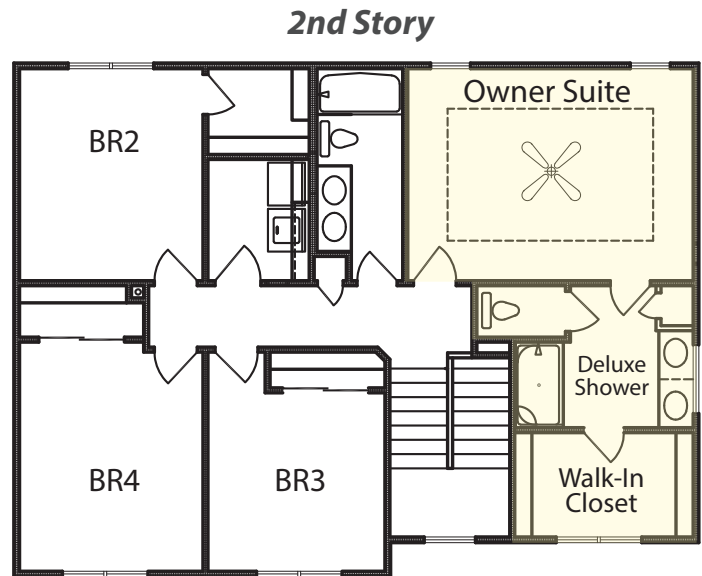

Seville

2 Story • 2057 sf

advantageSM
YOUR NEXT MOVE

Yes! It's All Included!

- Homesite
- Linear Fireplace
- Open Kitchen with Eat In Island
- Designer Lighting Package

Additional Features:

- 🏠 3 Car Garage
- 🏠 Walk Out Basement Package
- 🏠 Finished Basement:
 - Rec Room