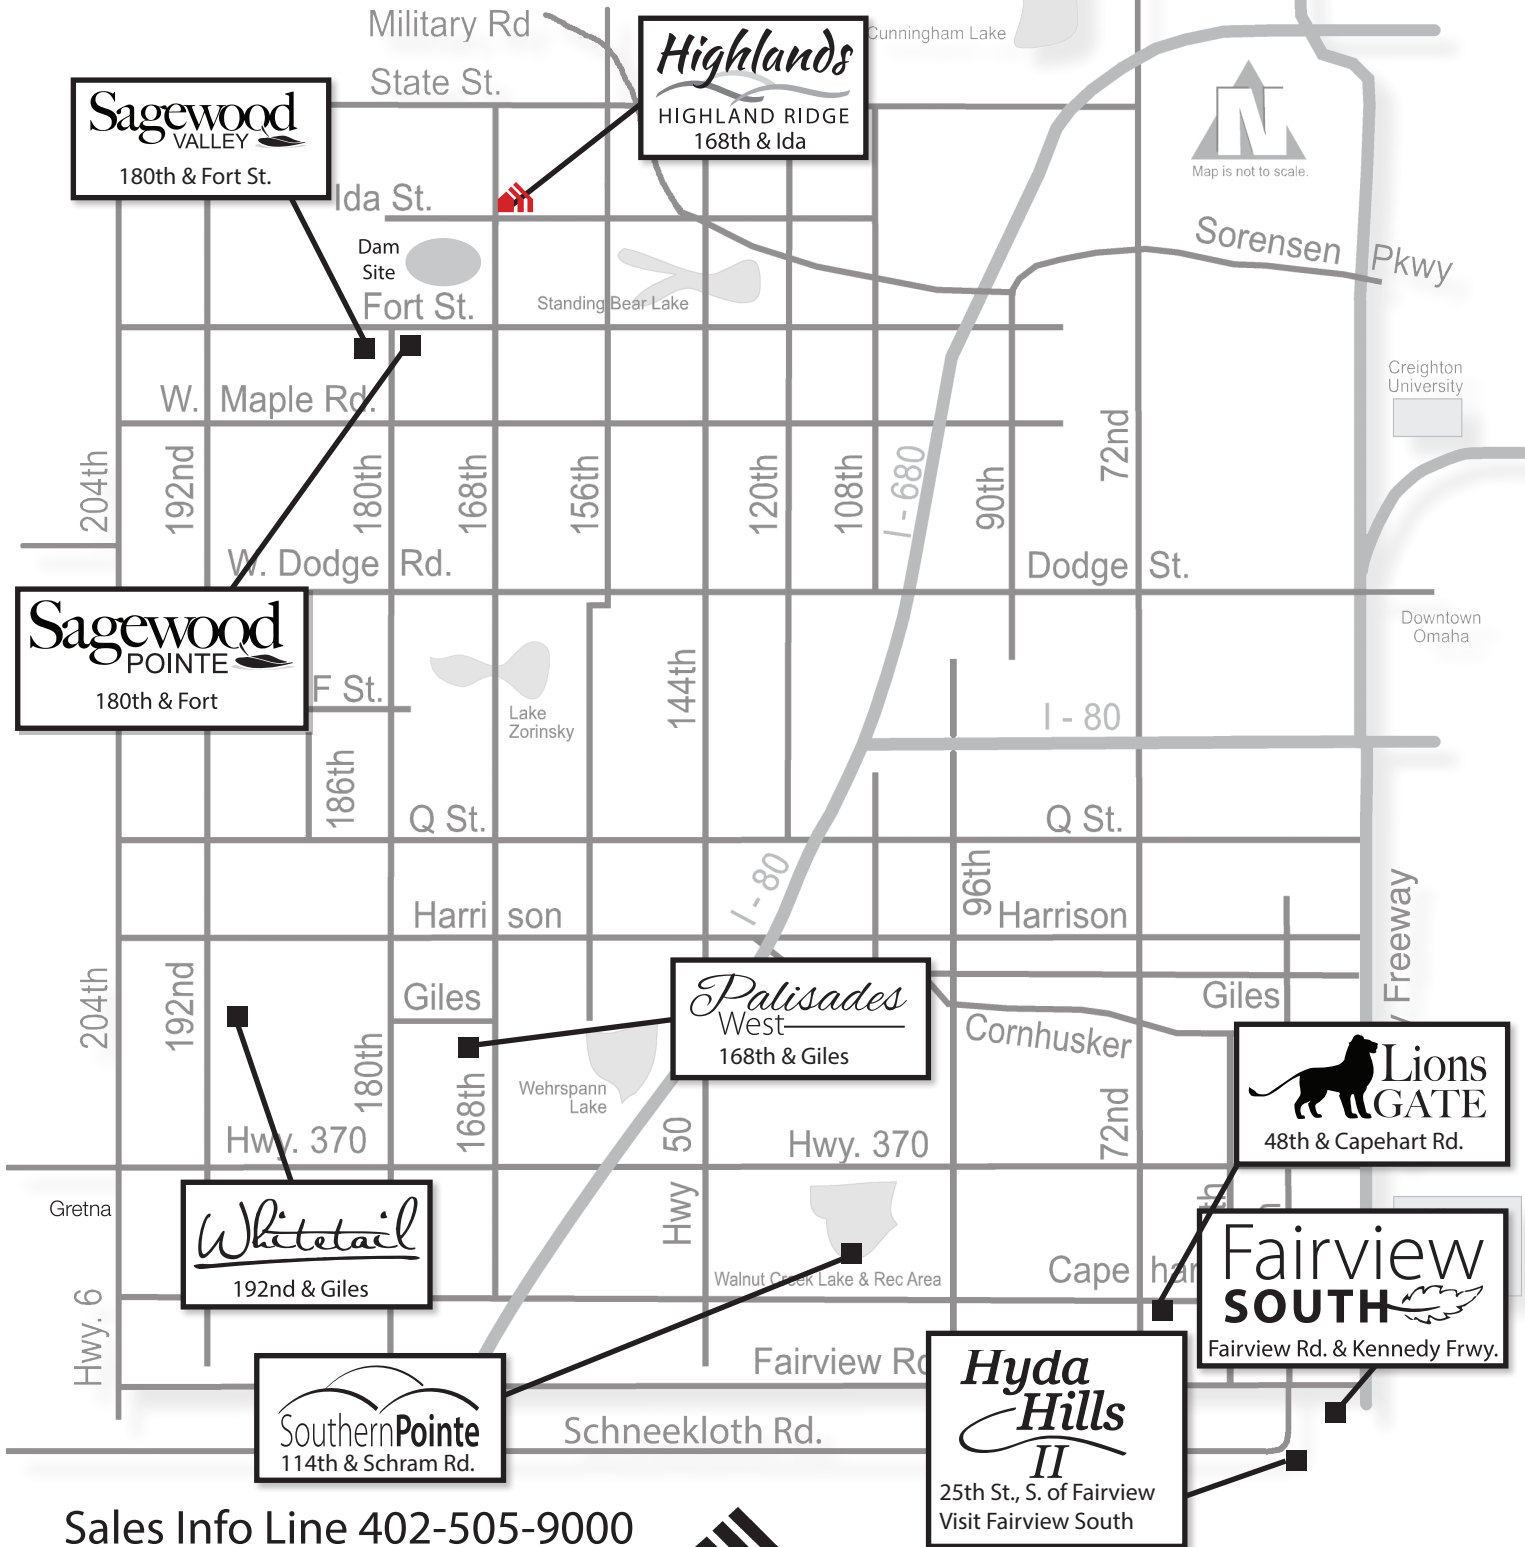

Available in these communities

Seville

Two Story • 2057 sq. ft.

advantage™

YOUR NEXT MOVE

Sales Info Line 402-505-9000

CelebrityHomesOmaha.com

CELEBRITY HOMES
Homes • Villas • Townhomes