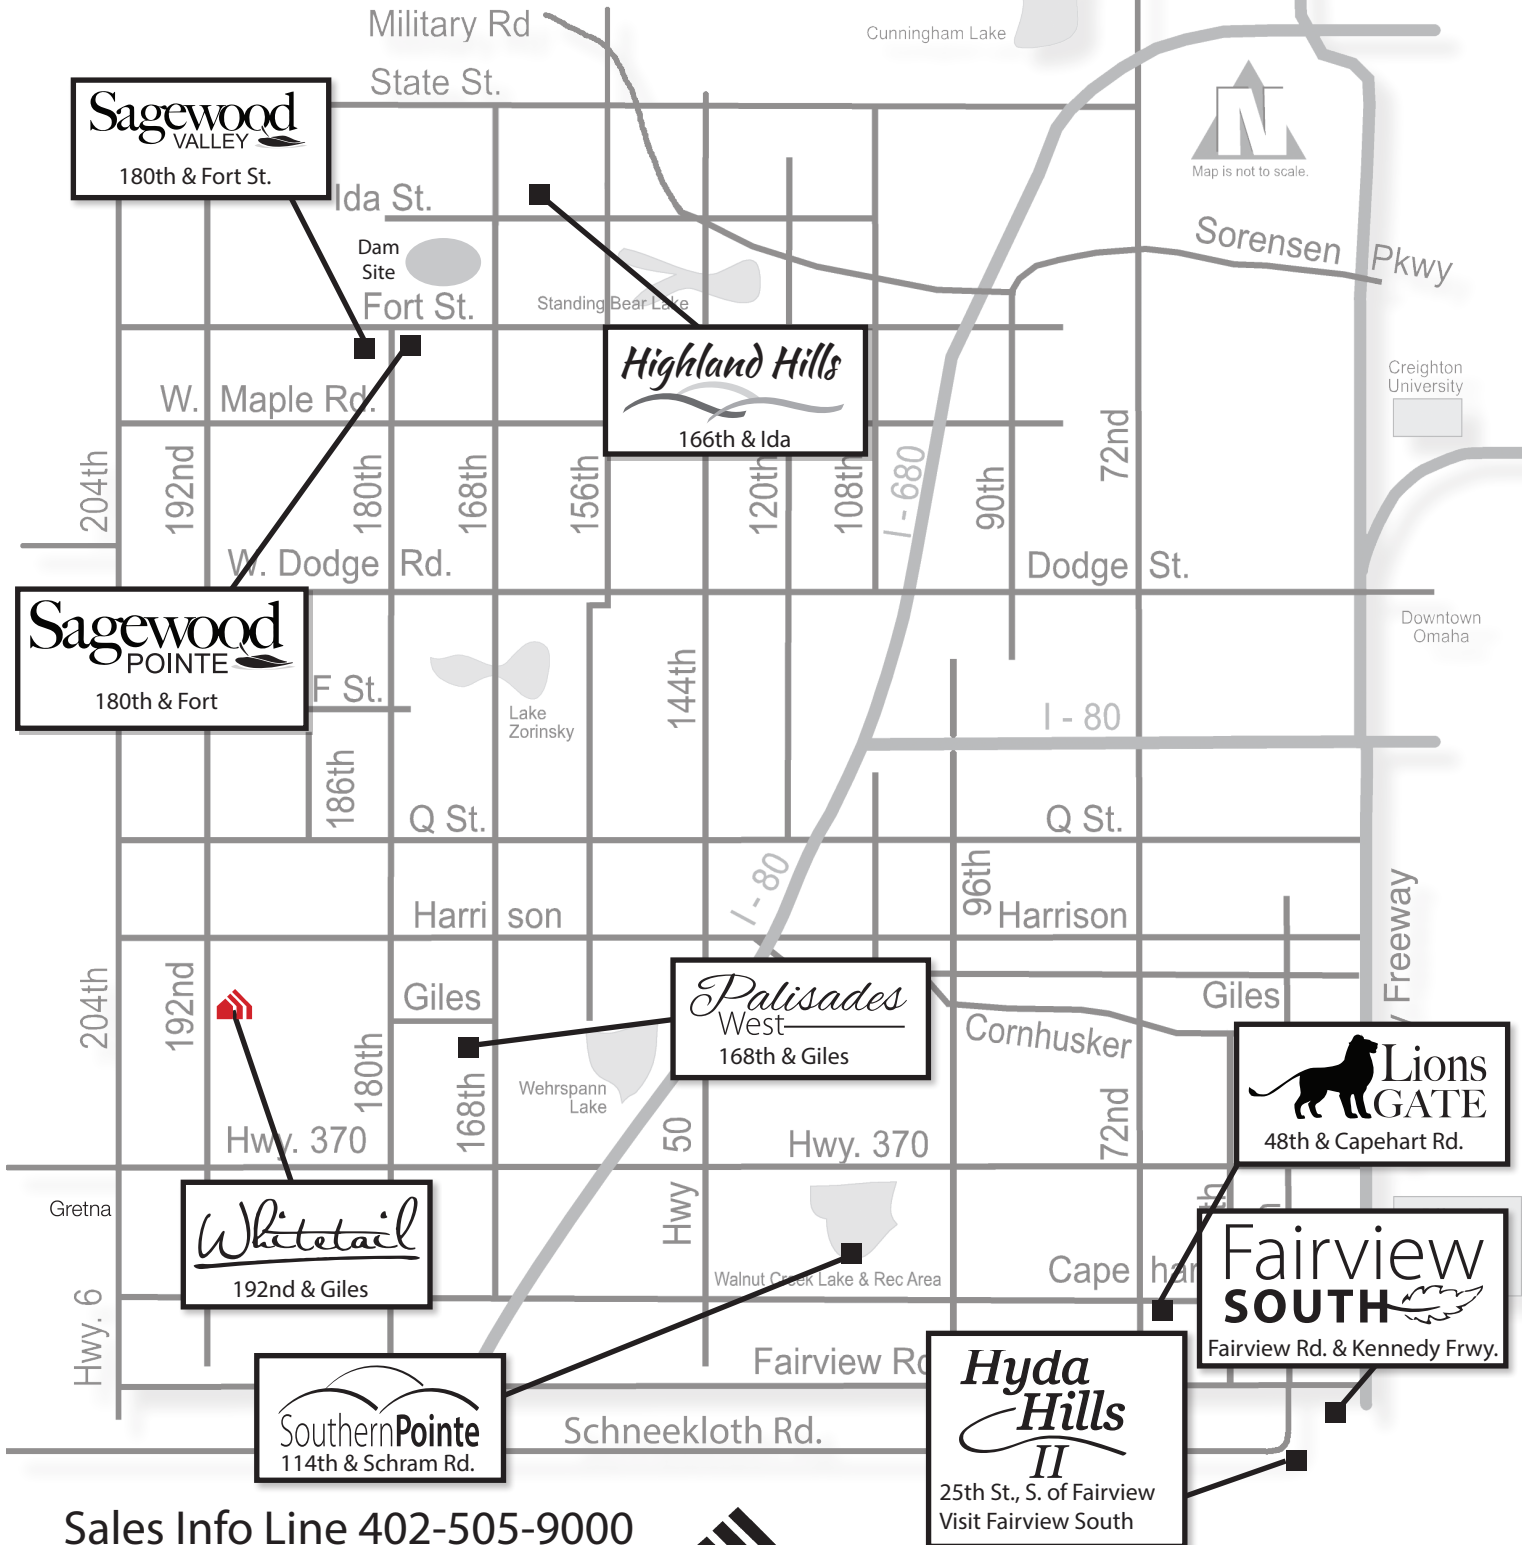

Available in these communities

Seville

Two Story • 2057 sq. ft.

advantage 

YOUR NEXT MOVE

Sales Info Line 402-505-9000

indicates model home location

CelebrityHomesOmaha.com

CELEBRITY HOMES
Homes • Villas • Townhomes