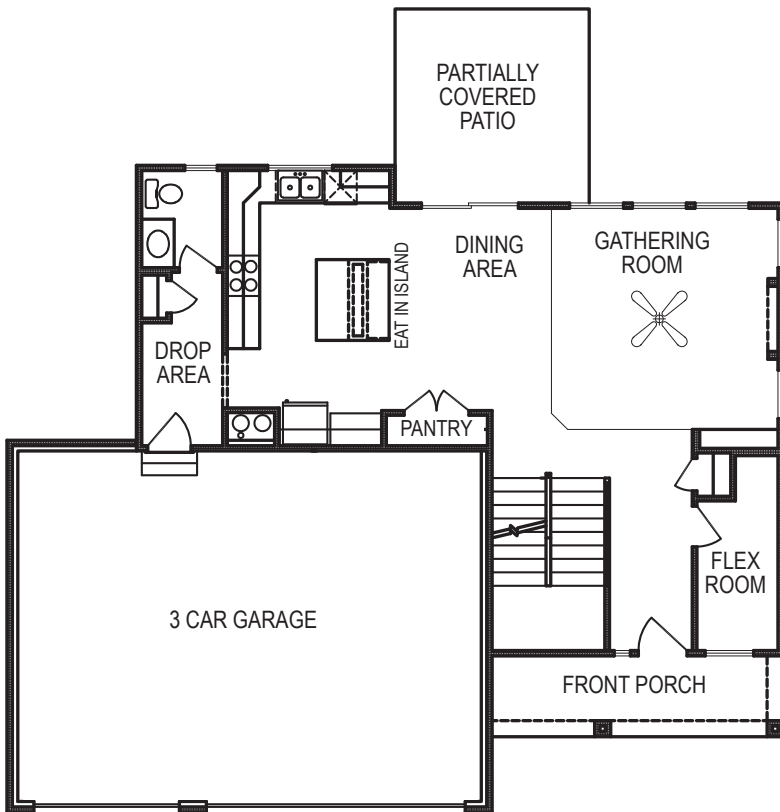

CelebrityHomesOmaha.com

CELEBRITY
HOMES
Homes • Villas

*Celebrity Homes Inc., 1997-present. Celebrity Homes reserves the right to make any changes to floor plan, price, specification or material changes for product improvement.