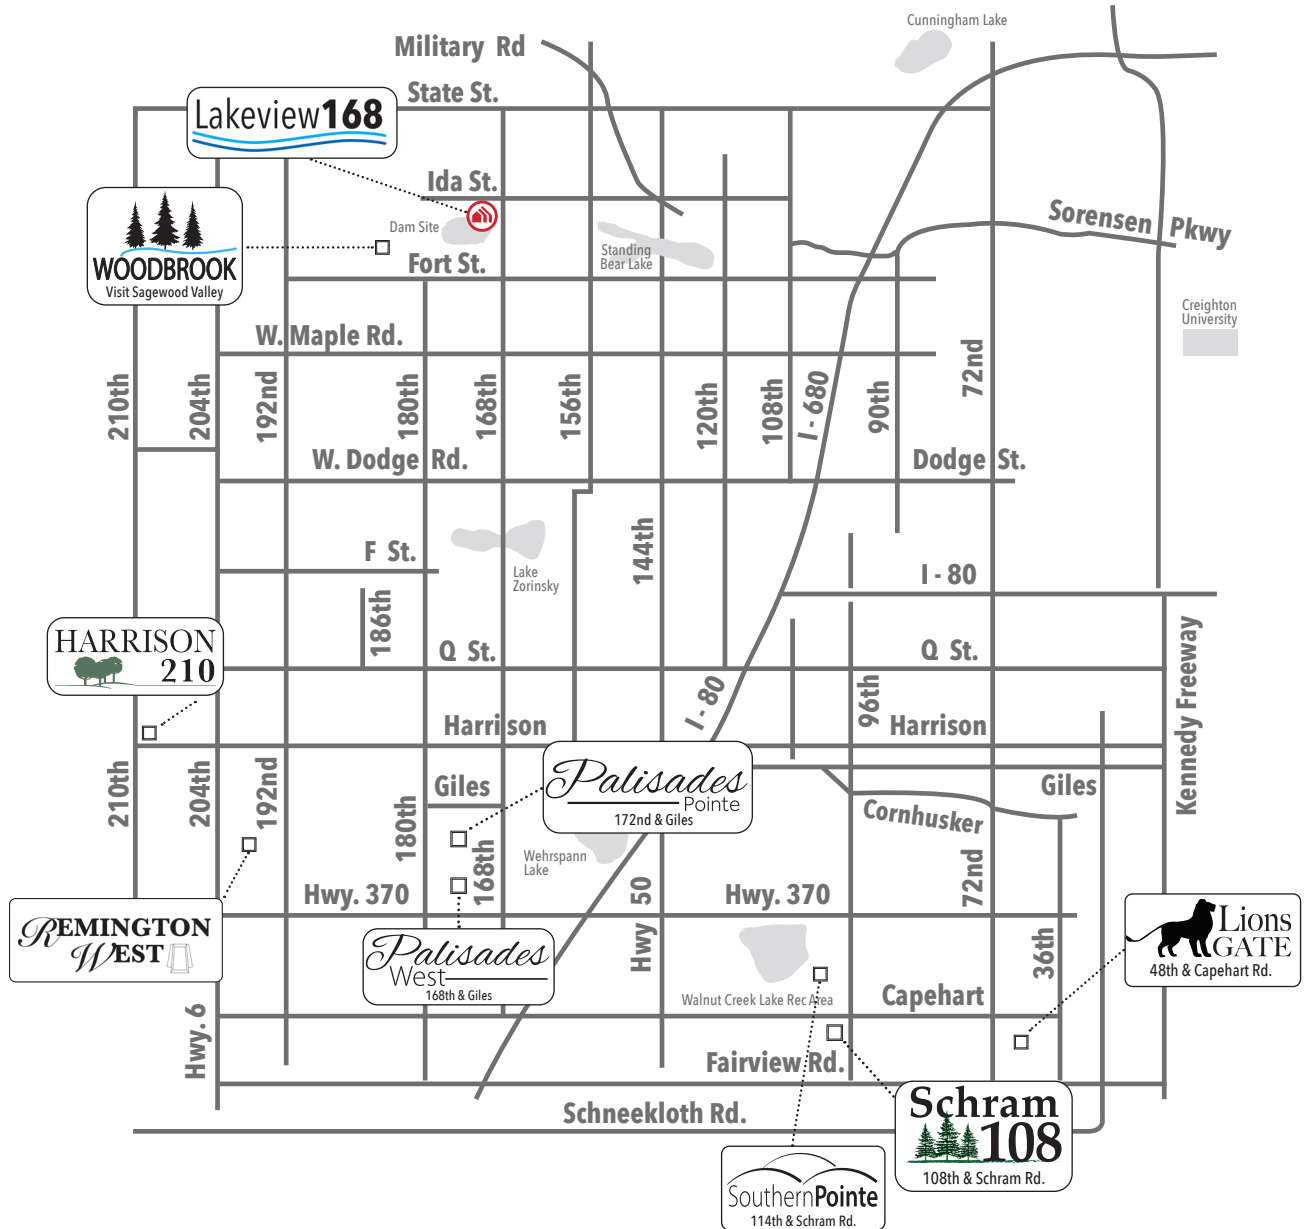

Available in these communities

Seville

Two Story • 2169 sq. ft.

advantage 
YOUR NEXT MOVE

 Indicates Model Home Location

Sales Information: 402-505-9000

CelebrityHomesOmaha.com

CELEBRITY
HOMES
Homes • Villas • Townhomes