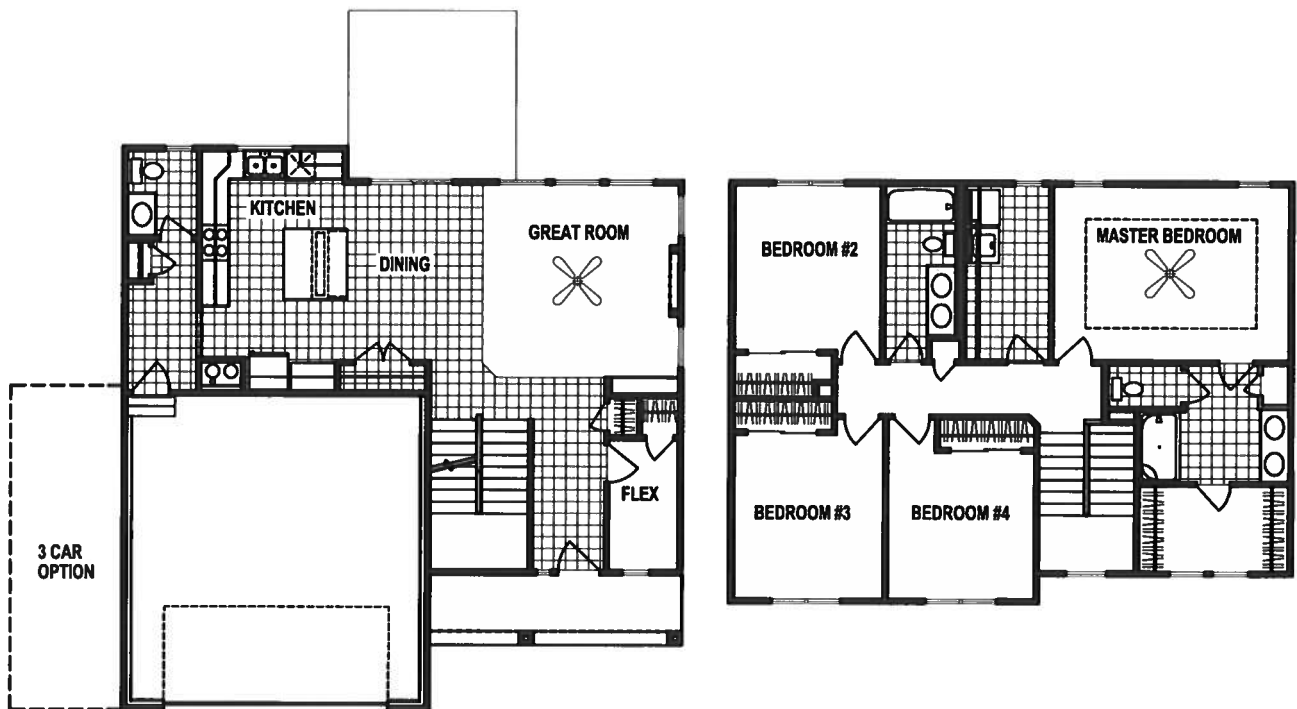

SEVILLE 2022

ELEV B

MAIN FLOOR
2ND FLOOR
TOTAL S.F.

988 SQ. FT.
1069 SQ. FT.
2057 SQ. FT.

**CELEBRITY
HOMES**

Homes ★ Villas ★ Townhomes

Yes! It's All Included

www.celebrityhomesomaha.com