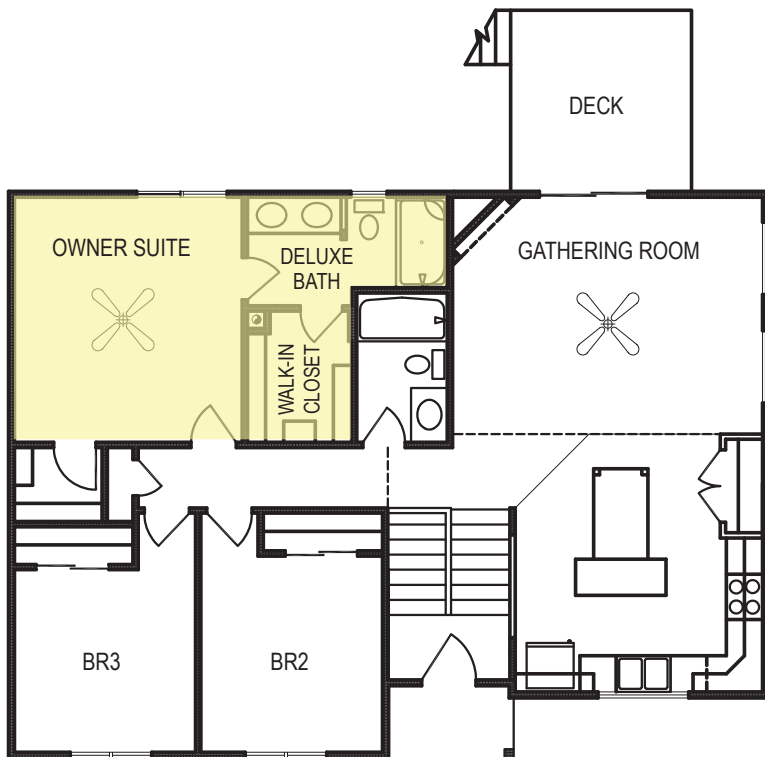

Santee

Multi-Level • 1621 sf

new
beginnings™
A GREAT PLACE TO START

Yes! It's All Included!

- Homesite
- Linear Fireplace
- Open Kitchen with Expanded Custom Island
- Deck
- Designer Lighting Package
- Finished Basement
- Expanded Garage