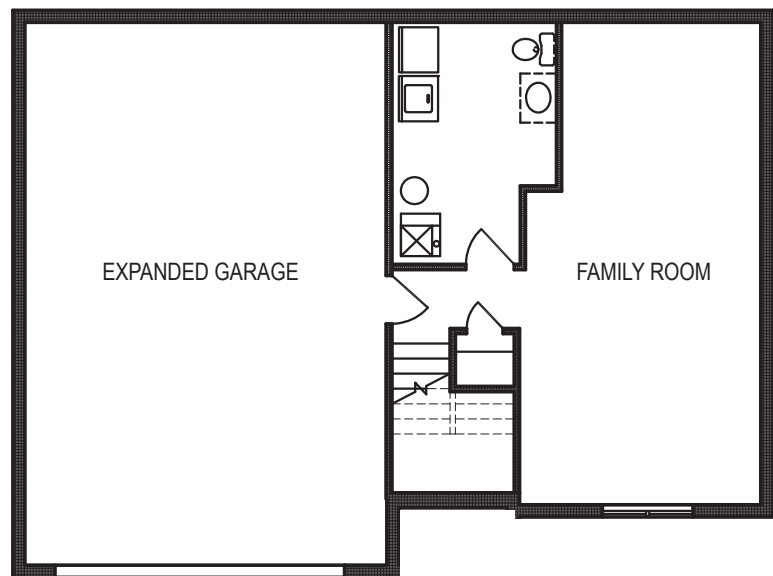

Santee

Multi-Level • 1621 sf

new
beginnings™
A GREAT PLACE TO START

Yes! It's All Included!

- Homesite
- Linear Fireplace
- Open Kitchen with Expanded Custom Island
- Deck
- Designer Lighting Package
- Finished Basement
- Expanded Garage