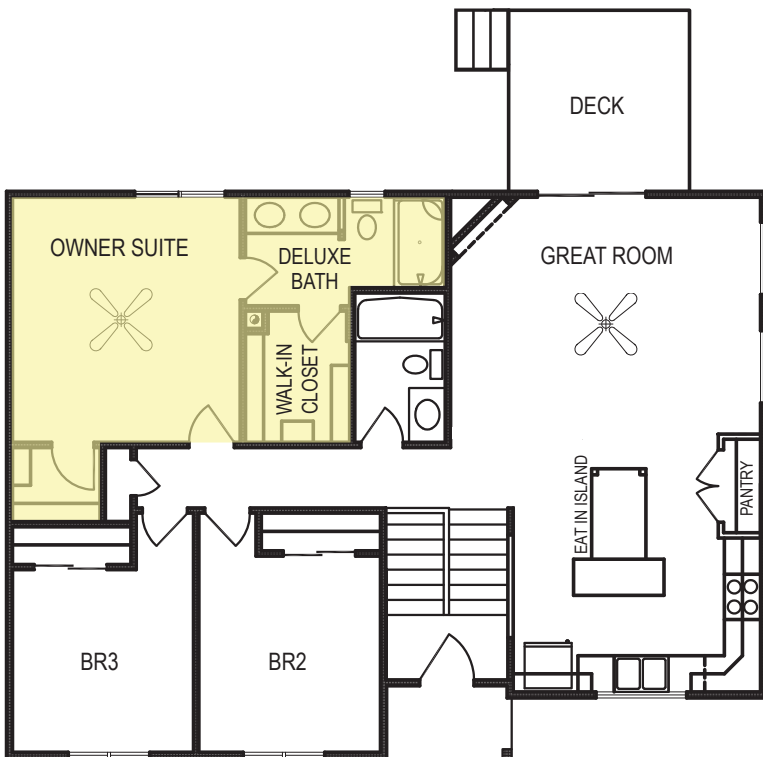

# Santee

Multi-Level • 1621 sf

new  
beginnings™  
A GREAT PLACE TO START

## Yes! It's All Included!

- Homesite
- Linear Fireplace
- Open Kitchen with Expanded Custom Island
- Deck
- Designer Lighting Package
- Finished Basement
- Spacious Garage
- Bonus Garage Space

[CelebrityHomesOmaha.com](http://CelebrityHomesOmaha.com)