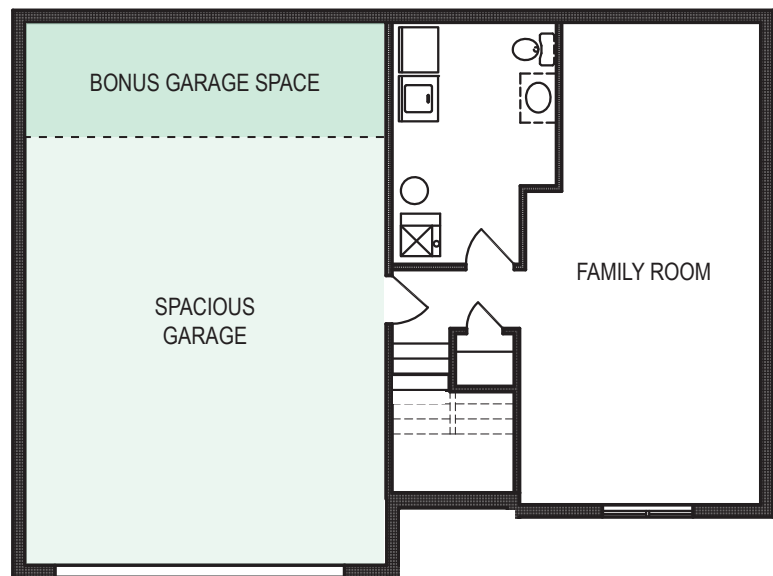

# Santee

Multi-Level • 1621 sf

new  
beginnings™  
A GREAT PLACE TO START

## Yes! It's All Included!

- Homesite
- Linear Fireplace
- Open Kitchen with Expanded Custom Island
- Deck
- Designer Lighting Package
- Finished Basement
- Spacious Garage
- Bonus Garage Space

[CelebrityHomesOmaha.com](http://CelebrityHomesOmaha.com)