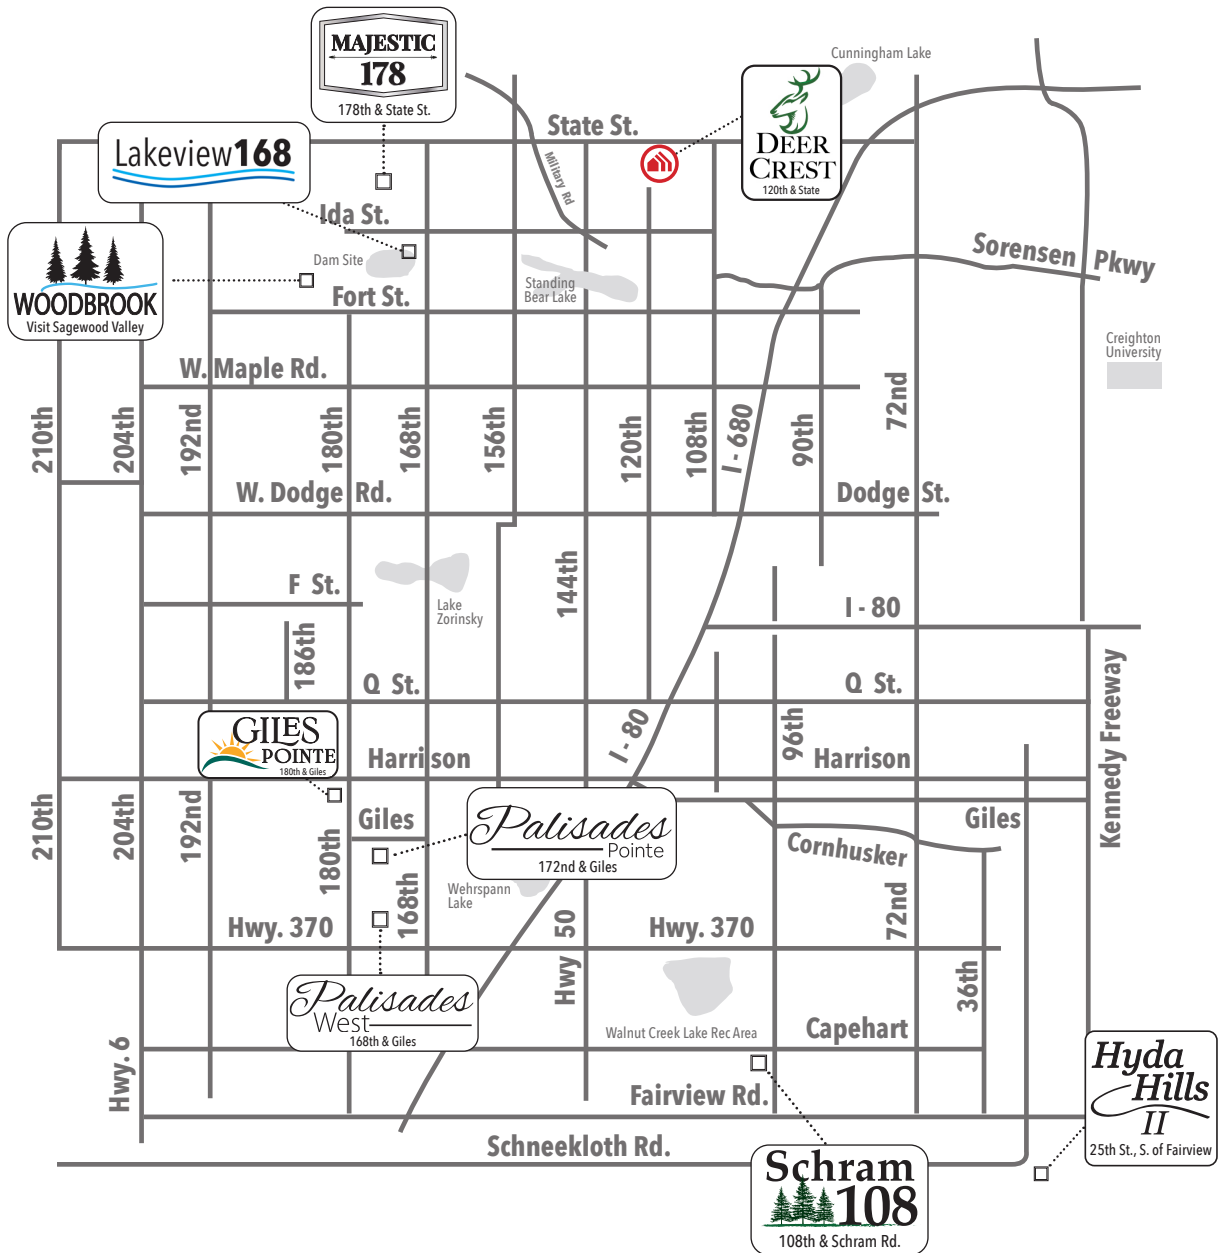

Available in these communities

Santee

Multi Level • 1621 sq. ft.

new
beginnings
A GREAT PLACE TO START

Indicates Model Home Location

Sales Information: 402-505-9000

CelebrityHomesOmaha.com

CELEBRITY
HOMES
Homes • Villas • Townhomes