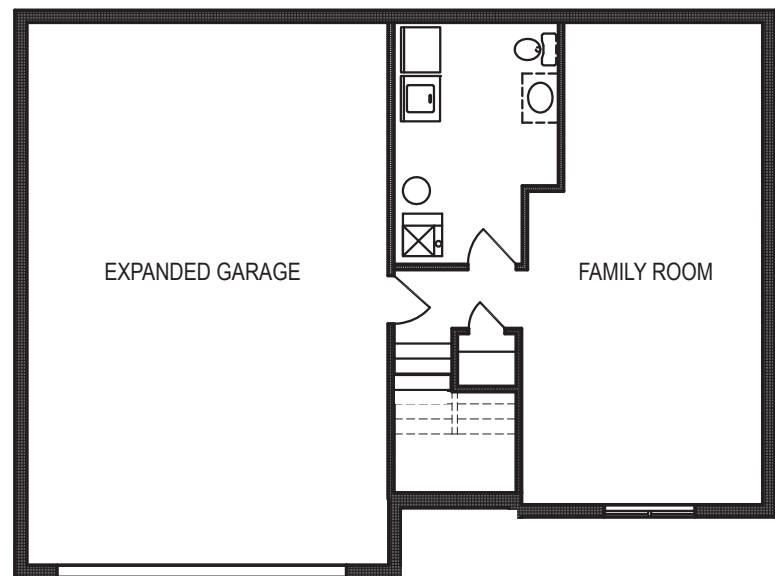

Santee

Multi-Level • 1621 sf

new
beginnings™
A GREAT PLACE TO START

Yes! It's All Included!

- Homesite
- Linear Fireplace
- Open Kitchen with Expanded Custom Island
- Deck
- Designer Lighting Package
- Finished Basement
- Expanded Garage