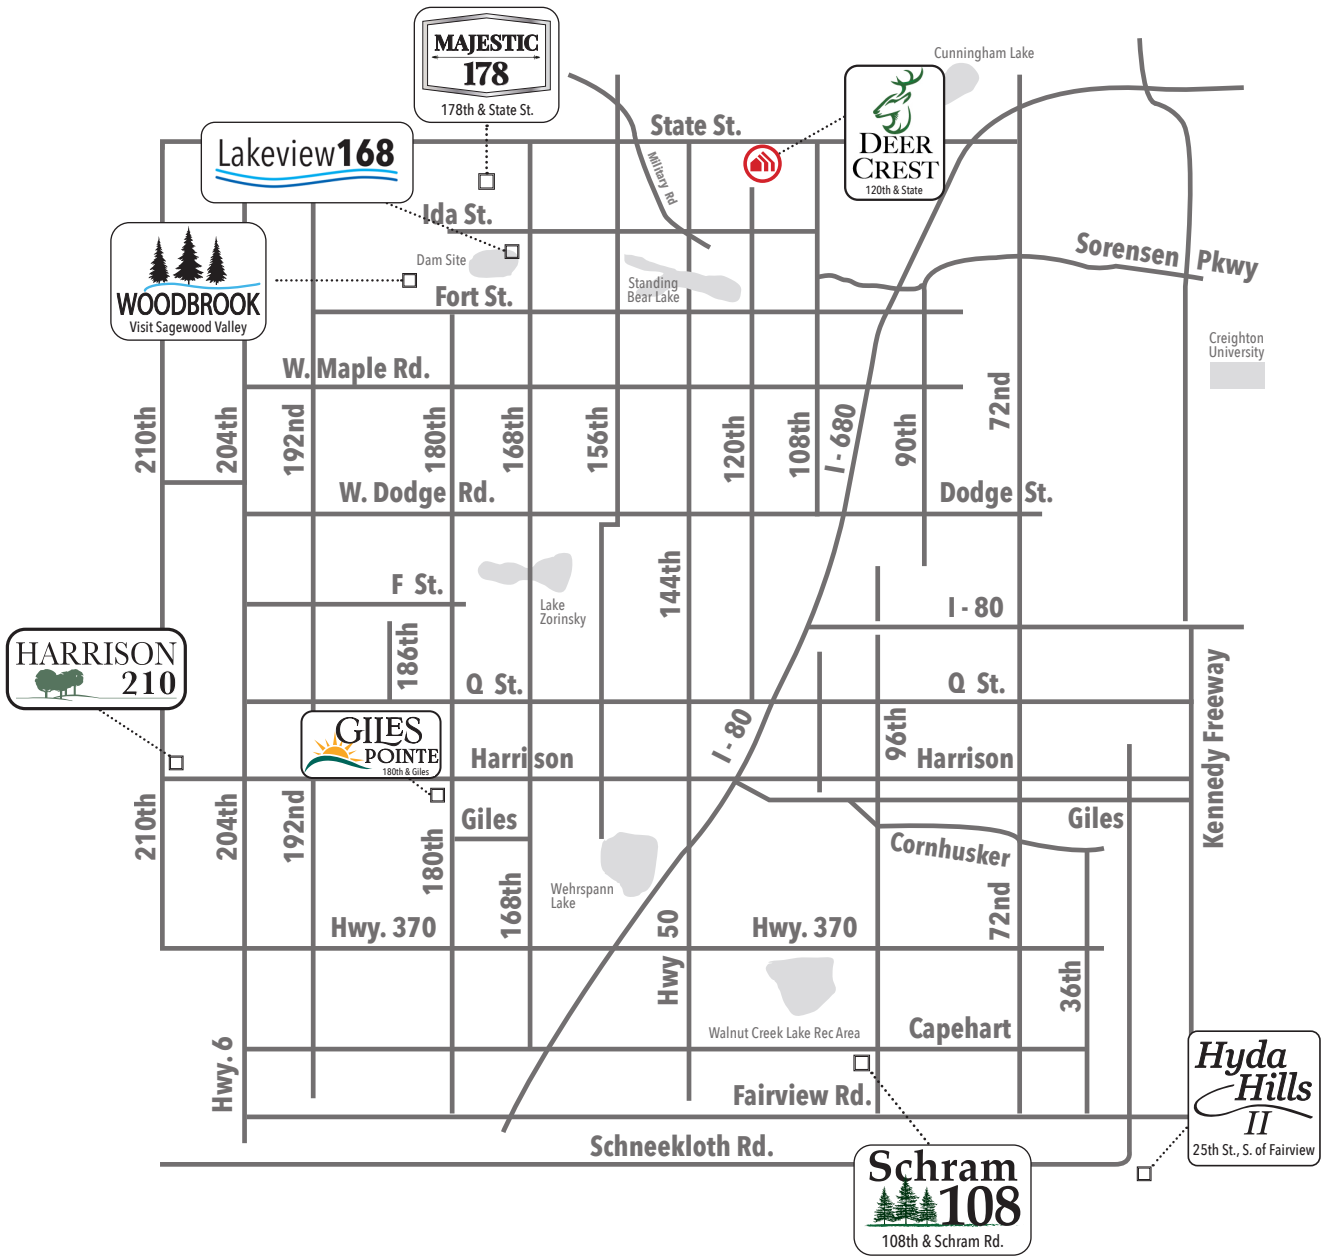

Available in these communities

Santee

Multi Level • 1621 sq. ft.

new
beginnings
A GREAT PLACE TO START

Indicates Model Home Location

Sales Information: 402-505-9000

CelebrityHomesOmaha.com

CELEBRITY HOMES
Homes • Villas • Townhomes