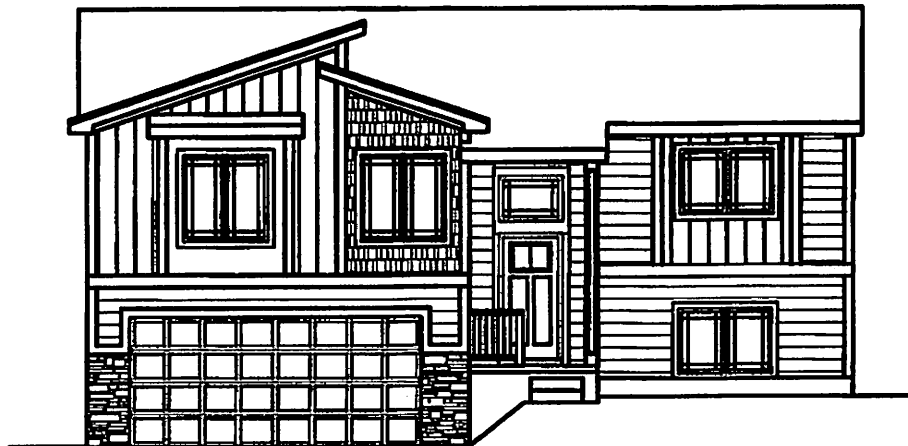

SANTEE 2022

ELEV M

MAIN FLOOR 1242 SQ. FT.
BASEMENT 379 SQ. FT.
TOTAL S.F. 1621 SQ. FT.

CELEBRITY
HOMES

Homes ★ Villas ★ Townhomes

Yes! It's All Included