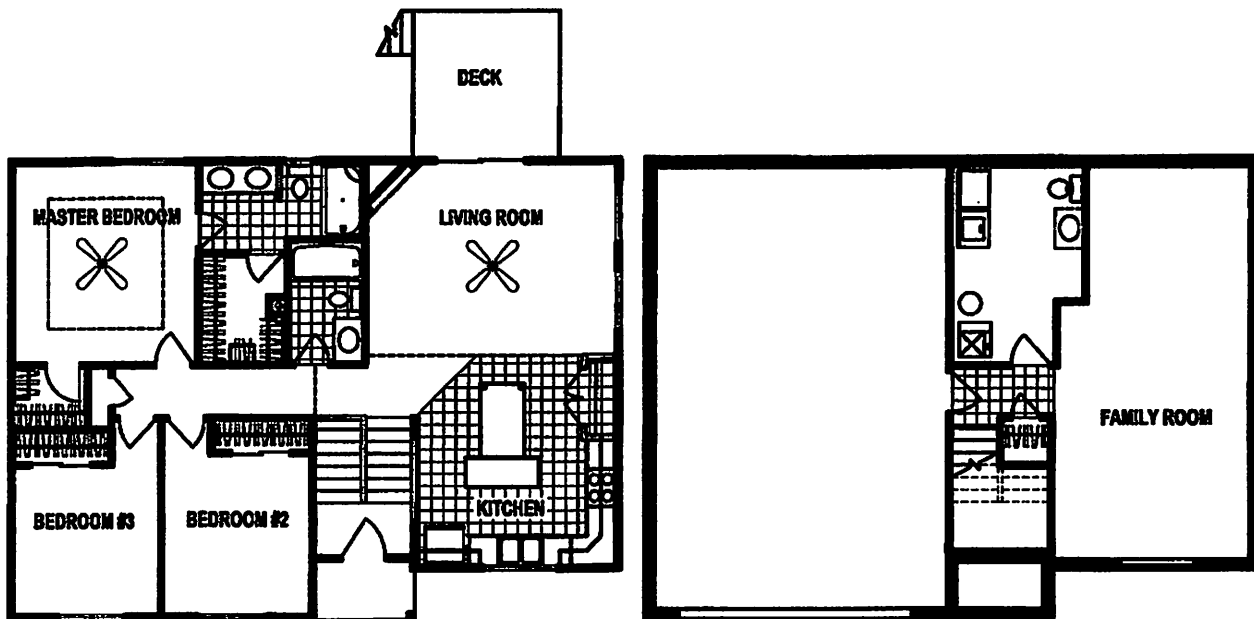

SANTEE 2022

ELEV M

MAIN FLOOR 1242 SQ. FT.
BASEMENT 379 SQ. FT.
TOTAL S.F. 1621 SQ. FT.

CELEBRITY
HOMES

Homes ★ Villas ★ Townhomes

Yes! It's All Included