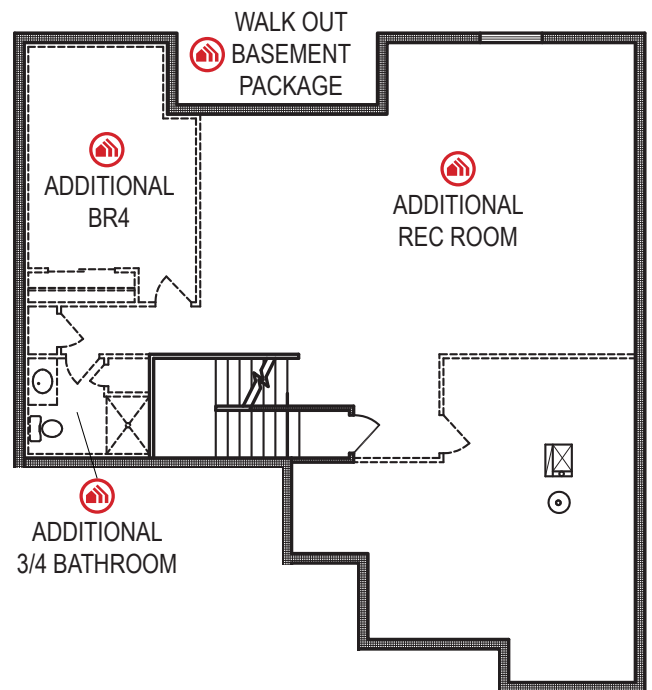

Preston

Ranch • 1578 sf

advantage™
YOUR NEXT MOVE

Yes! It's All Included!

- Homesite
- Linear Fireplace
- Open Kitchen with Eat In Island
- Front Porch
- Partially Covered Deck
- Expanded Door Package
- Designer Lighting Package

Additional Features:

- 🏠 3-Car Garage
- 🏠 Walk Out Basement Package
- 🏠 Finished Basement:
 - Rec Room
 - BR 4
 - Finished Bathroom

CelebrityHomesOmaha.com

CELEBRITY
HOMES
Homes • Villas