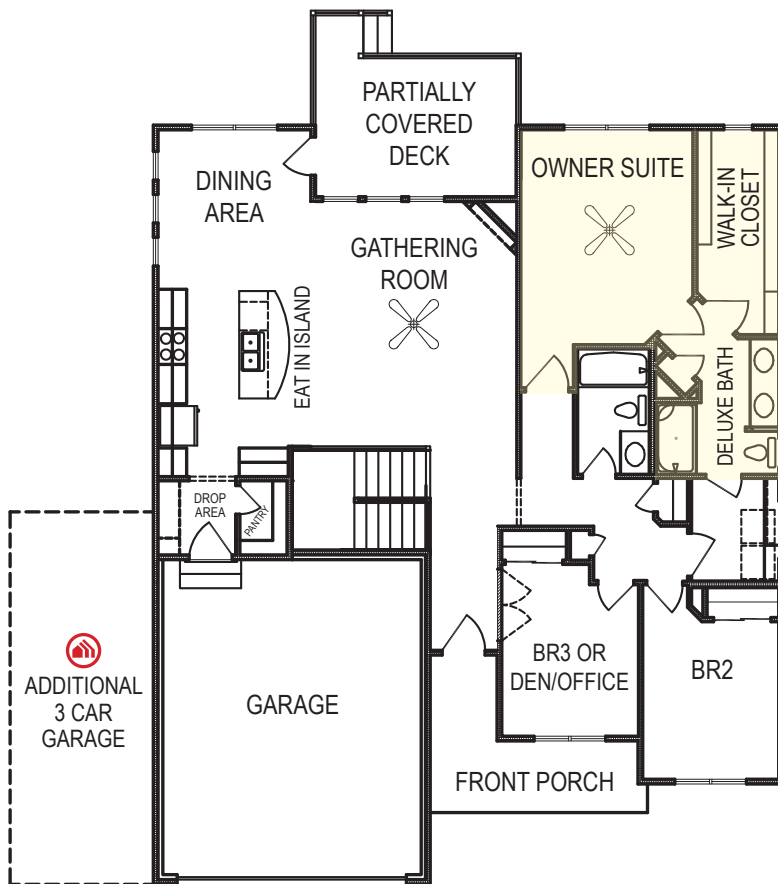

Preston

Ranch • 1578 sf

advantage™
YOUR NEXT MOVE

Yes! It's All Included!

- Homesite
- Linear Fireplace
- Open Kitchen with Eat In Island
- Front Porch
- Partially Covered Deck
- Expanded Door Package
- Designer Lighting Package

Additional Features:

- 🏠 3-Car Garage
- 🏠 Walk Out Basement Package
- 🏠 Finished Basement:
 - Rec Room
 - BR 4
 - Finished Bathroom

CelebrityHomesOmaha.com

CELEBRITY
HOMES
Homes • Villas