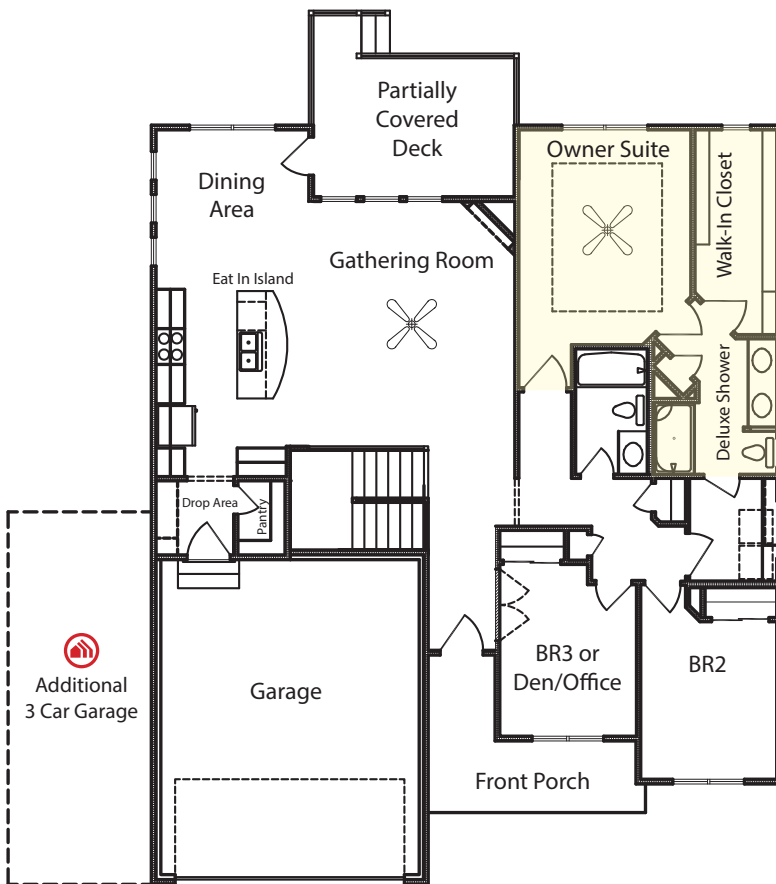

# Preston

Ranch • 1578 sf

advantage™  
YOUR NEXT MOVE

## Yes! It's All Included!

- Homesite
- Linear Fireplace
- Open Kitchen with Eat In Island
- Front Porch
- Partially Covered Deck
- Expanded Door Package
- Designer Lighting Package

### Additional Features:

- 🏠 3-Car Garage
- 🏠 Walk Out Basement Package
- 🏠 Finished Basement:
  - Rec Room
  - BR 4
  - Finished Bathroom