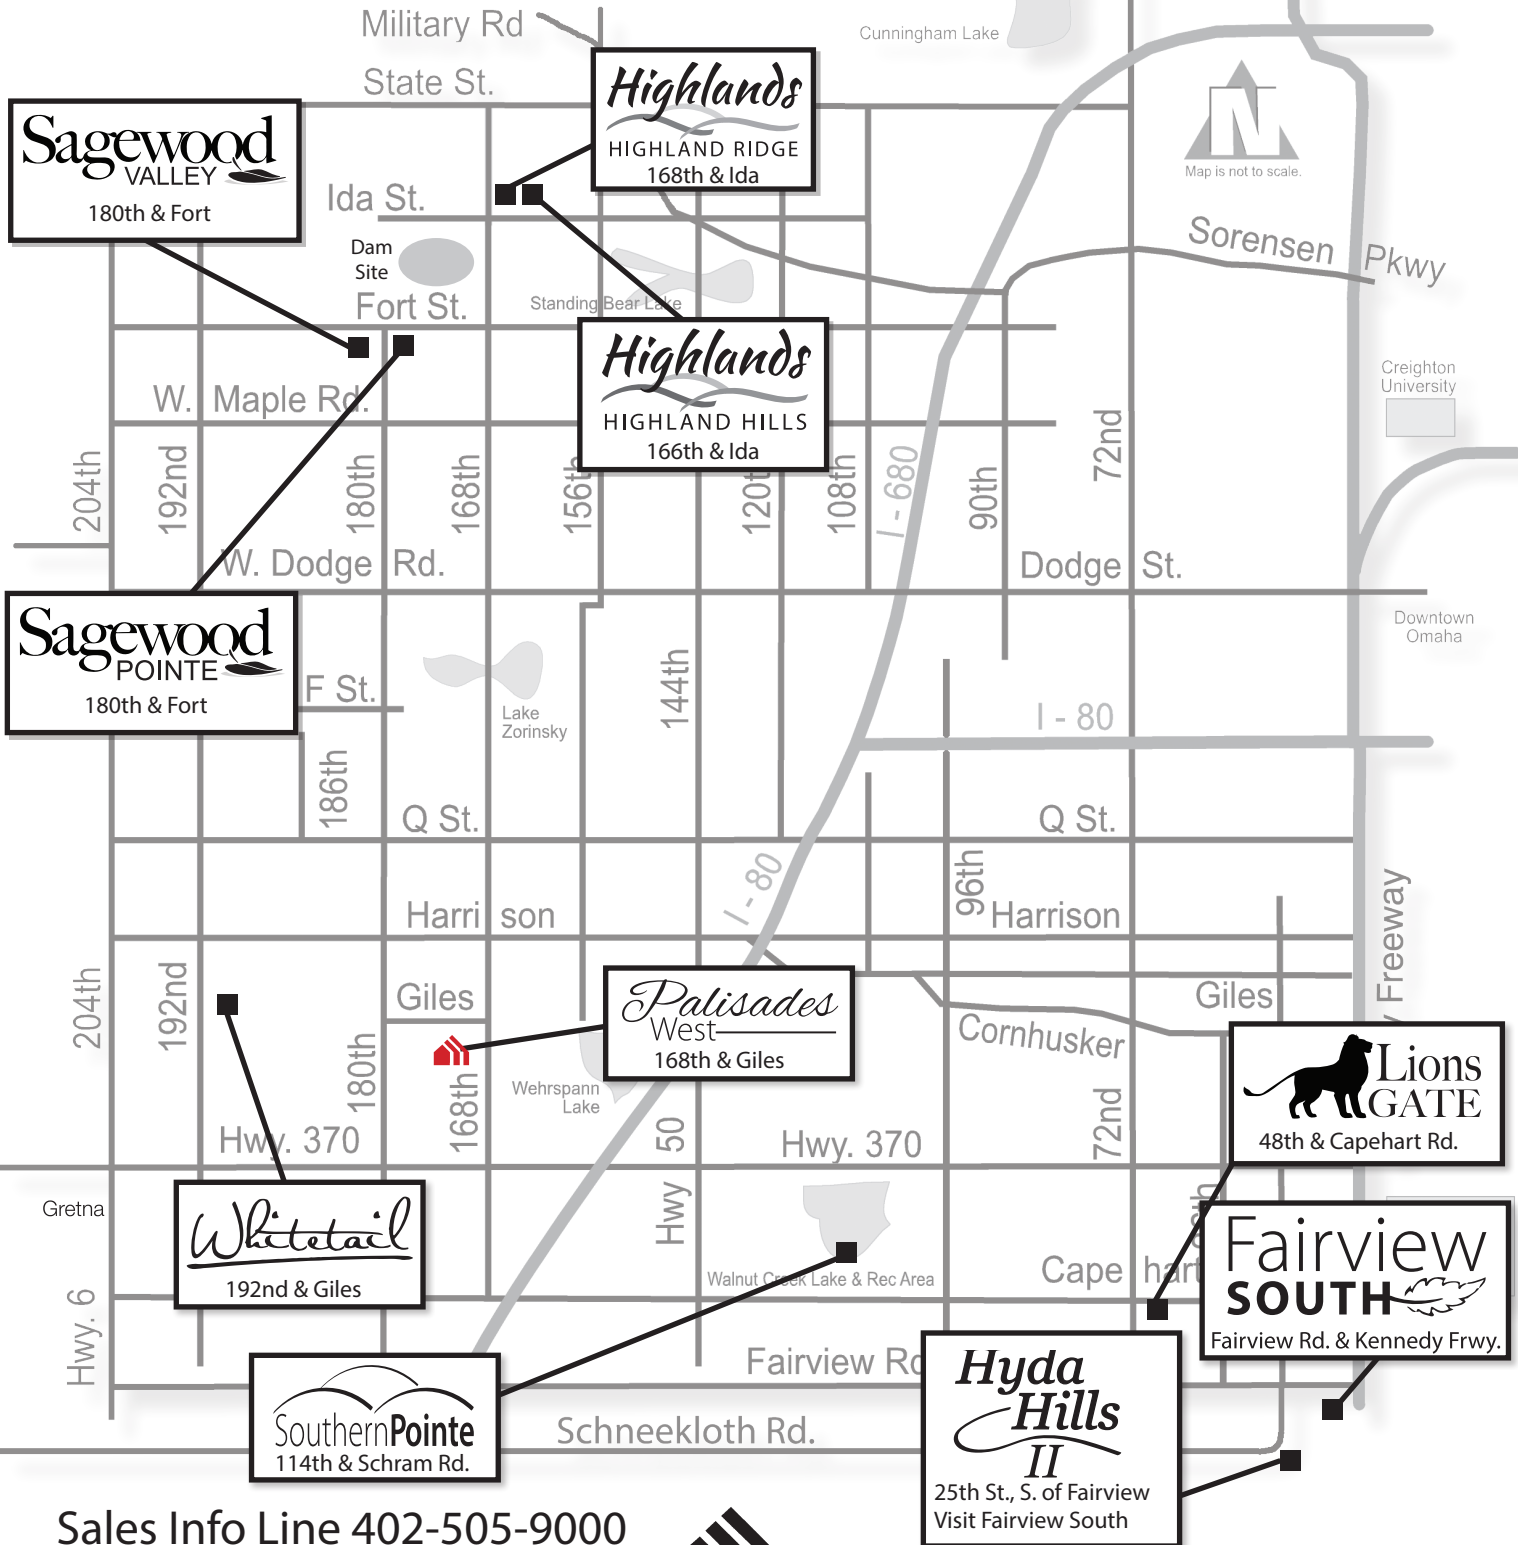

Available in these communities

Preston

Ranch • 1578 sq. ft.

advantage™

YOUR NEXT MOVE

Sales Info Line 402-505-9000

CelebrityHomesOmaha.com

CELEBRITY HOMES
Homes • Villas • Townhomes