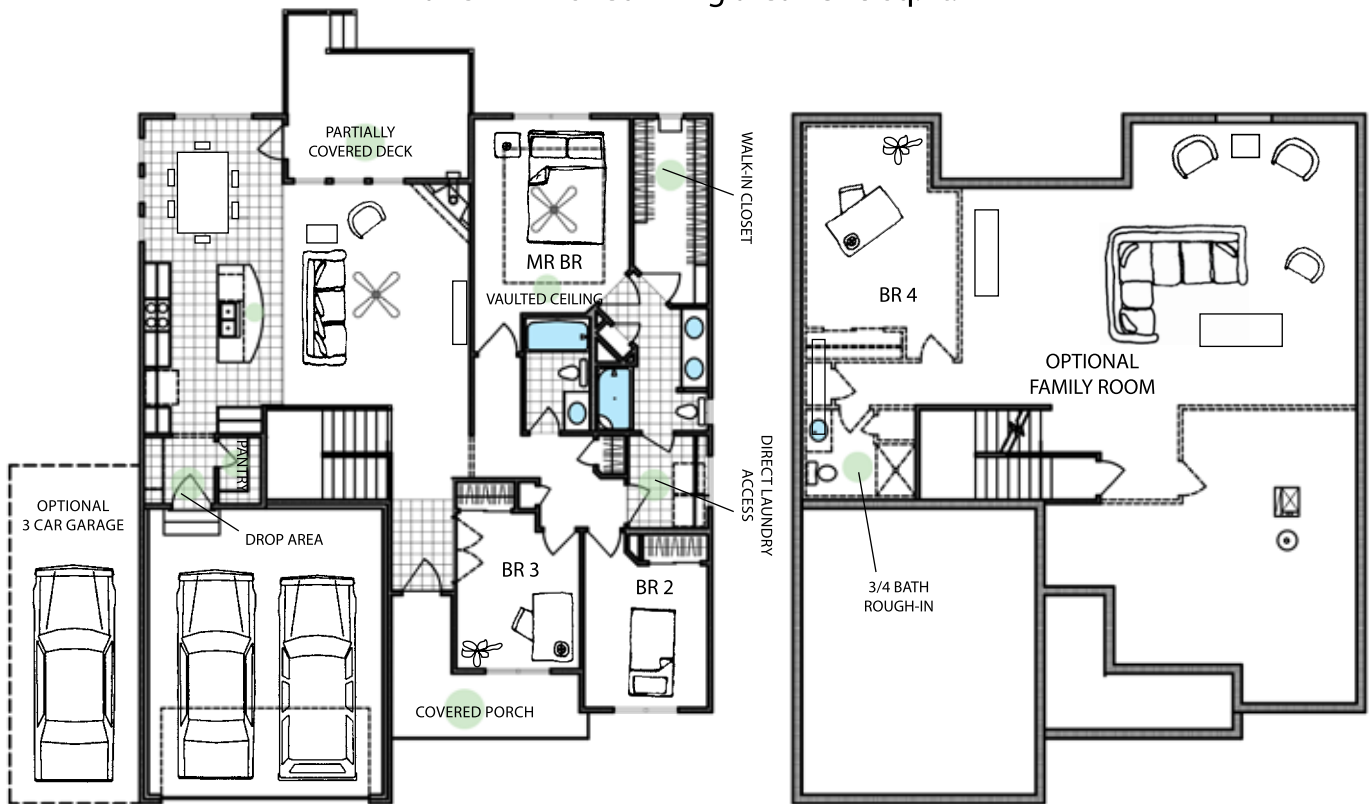

Preston

advantageTM
YOUR NEXT MOVE

Artist Conception Only.

Ranch • Finished living area 1578 sq. ft.

CelebrityHomesOmaha.com

6/24/2018