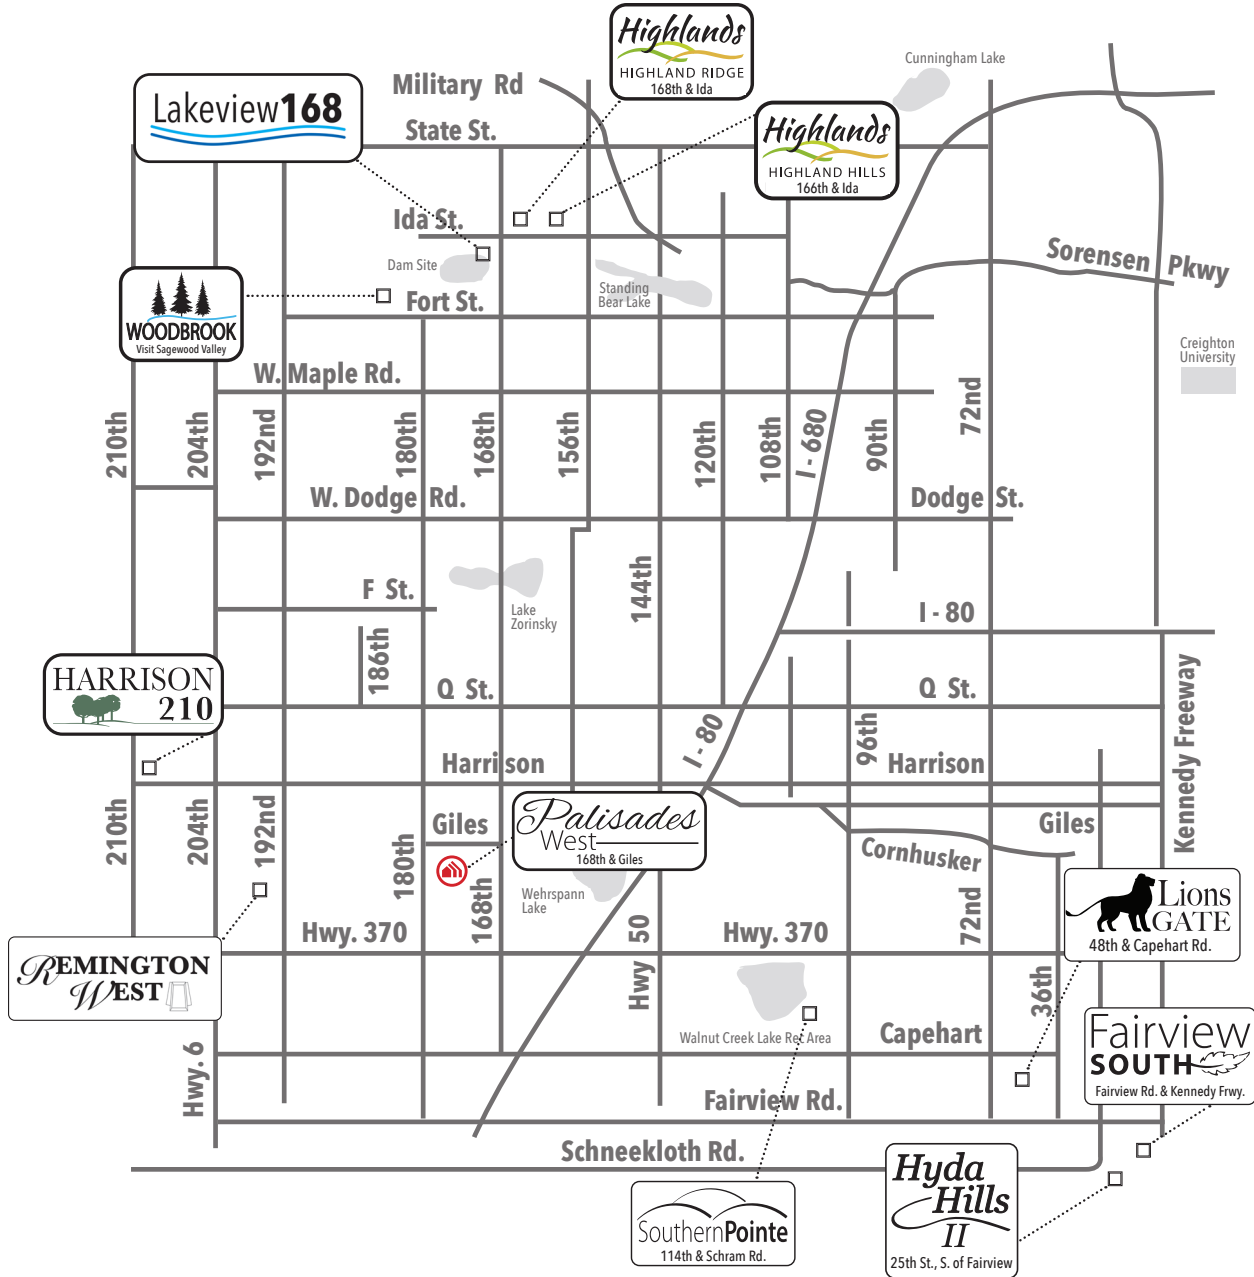

Available in these communities

Preston

Ranch • 1578 sq. ft.

advantage 
 YOUR NEXT MOVE

 Indicates Model Home Location

Sales Information: 402-505-9000

CelebrityHomesOmaha.com

CELEBRITY
HOMES
Homes • Villas • Townhomes