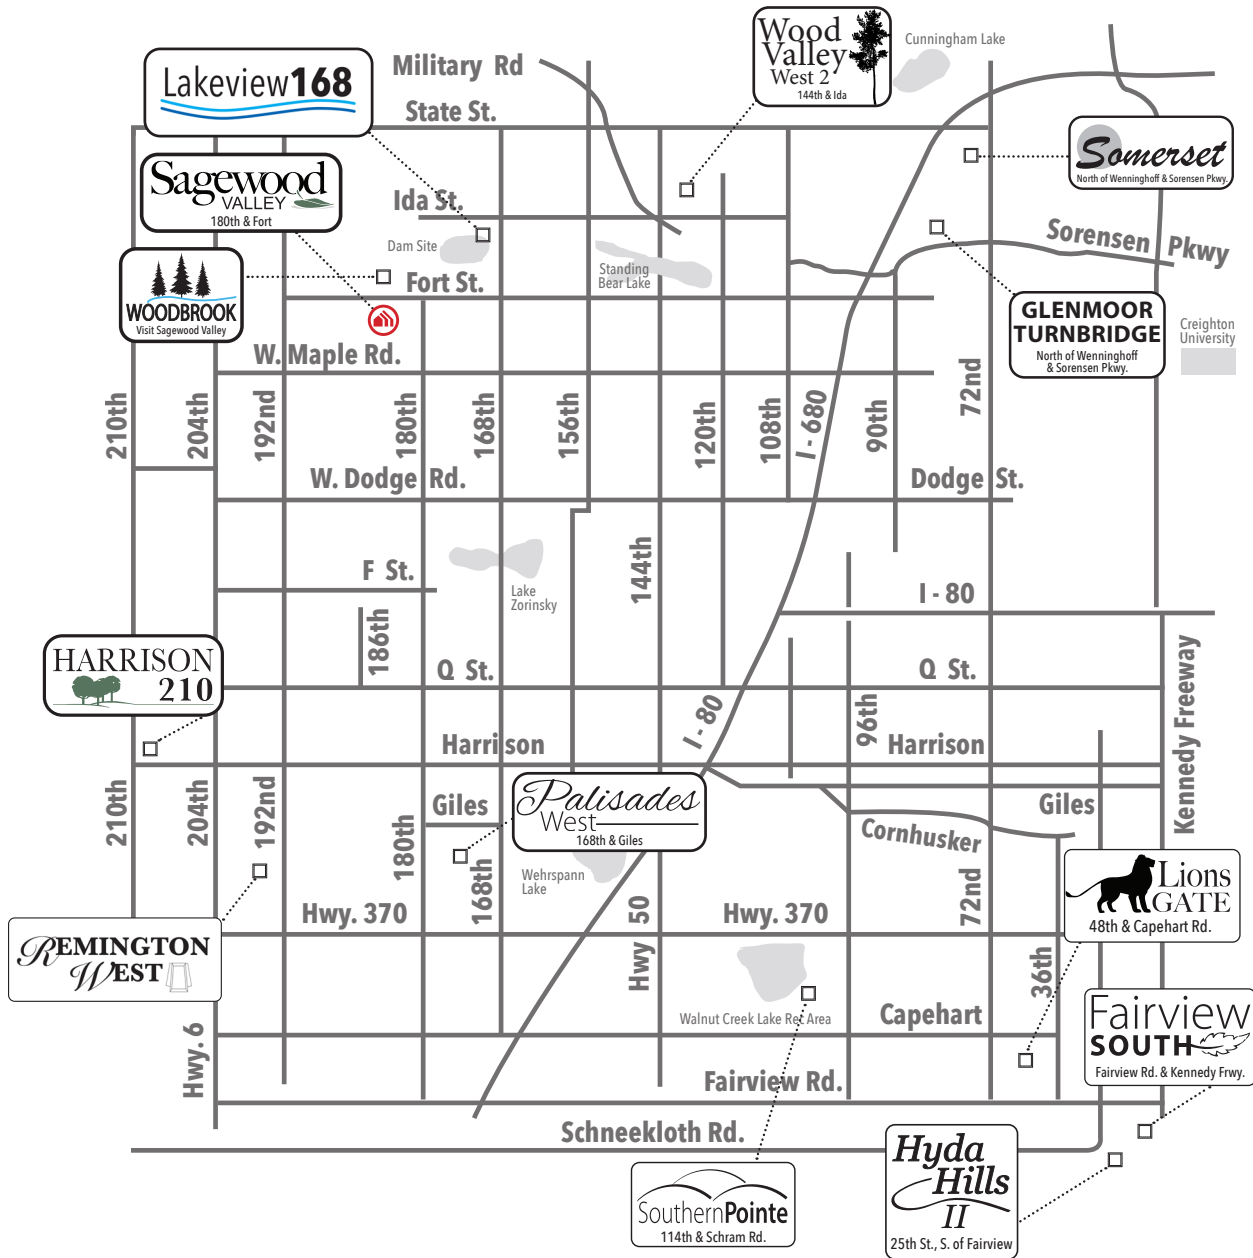

Available in these communities

Mirada

Ranch • 1290 sq. ft.

advantage ™
YOUR NEXT MOVE

Sales Information: 402-505-9000

CelebrityHomesOmaha.com

CELEBRITY
HOMES
Homes • Villas • Townhomes