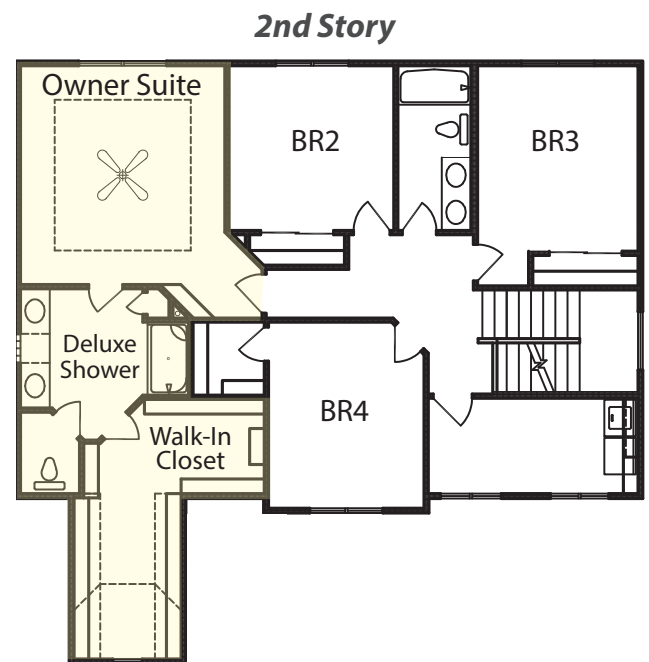

Manchester

2 Story • 2605 sf

designerTM
INSPIRED LIVING

Yes! It's All Included!

- Homesite
- Linear Fireplace
- Open Kitchen with Eat In Island
- Partially Covered Patio
- Designer Lighting Package

Additional Features:

- 🔥 Walk Out Basement Package
- 🔥 Finished Basement:
 - Rec Room
 - BR5/Office
 - Finished Bathroom

CelebrityHomesOmaha.com

CELEBRITY HOMES
Homes • Villas • Townhomes

*Celebrity Homes Inc., 1997-present. Celebrity Homes reserves the right to make any changes to floor plan, price, specification or material changes for product improvement.