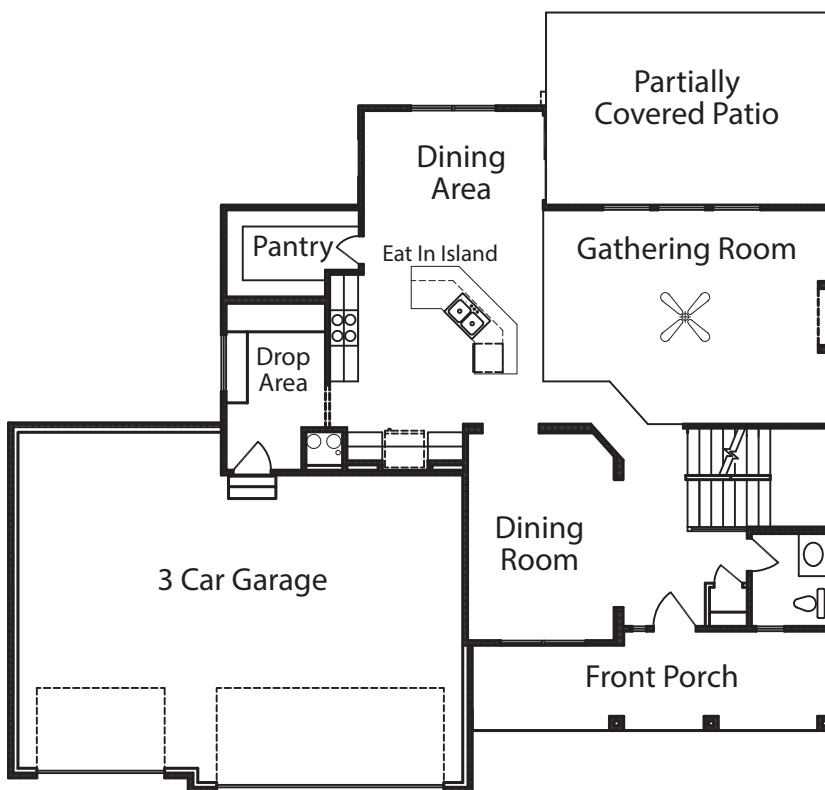

Manchester

2 Story • 2605 sf

designerTM
INSPIRED LIVING

Yes! It's All Included!

- Homesite
- Linear Fireplace
- Open Kitchen with Eat In Island
- Partially Covered Patio
- Designer Lighting Package

Additional Features:

- 🔥 Walk Out Basement Package
- 🔥 Finished Basement:
 - Rec Room
 - BR5/Office
 - Finished Bathroom

CelebrityHomesOmaha.com

CELEBRITY HOMES
Homes • Villas • Townhomes

*Celebrity Homes Inc., 1997-present. Celebrity Homes reserves the right to make any changes to floor plan, price, specification or material changes for product improvement.