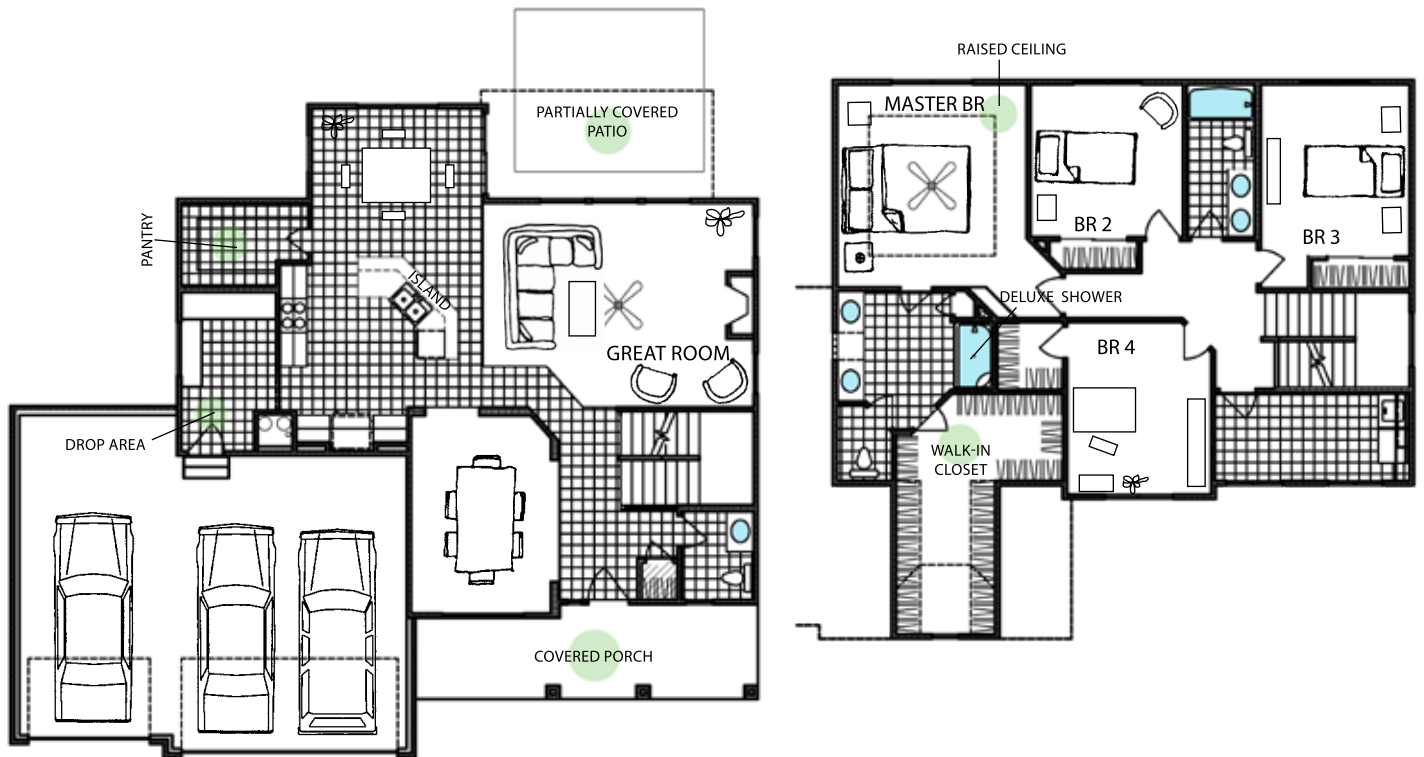

Manchester

designerTM
INSPIRED LIVING

Two Story, Elevation C • Main Floor & Second Floor 2605 sq. ft.

CelebrityHomesOmaha.com

CELEBRITY HOMES
Homes • Villas • Townhomes

6/22/2018