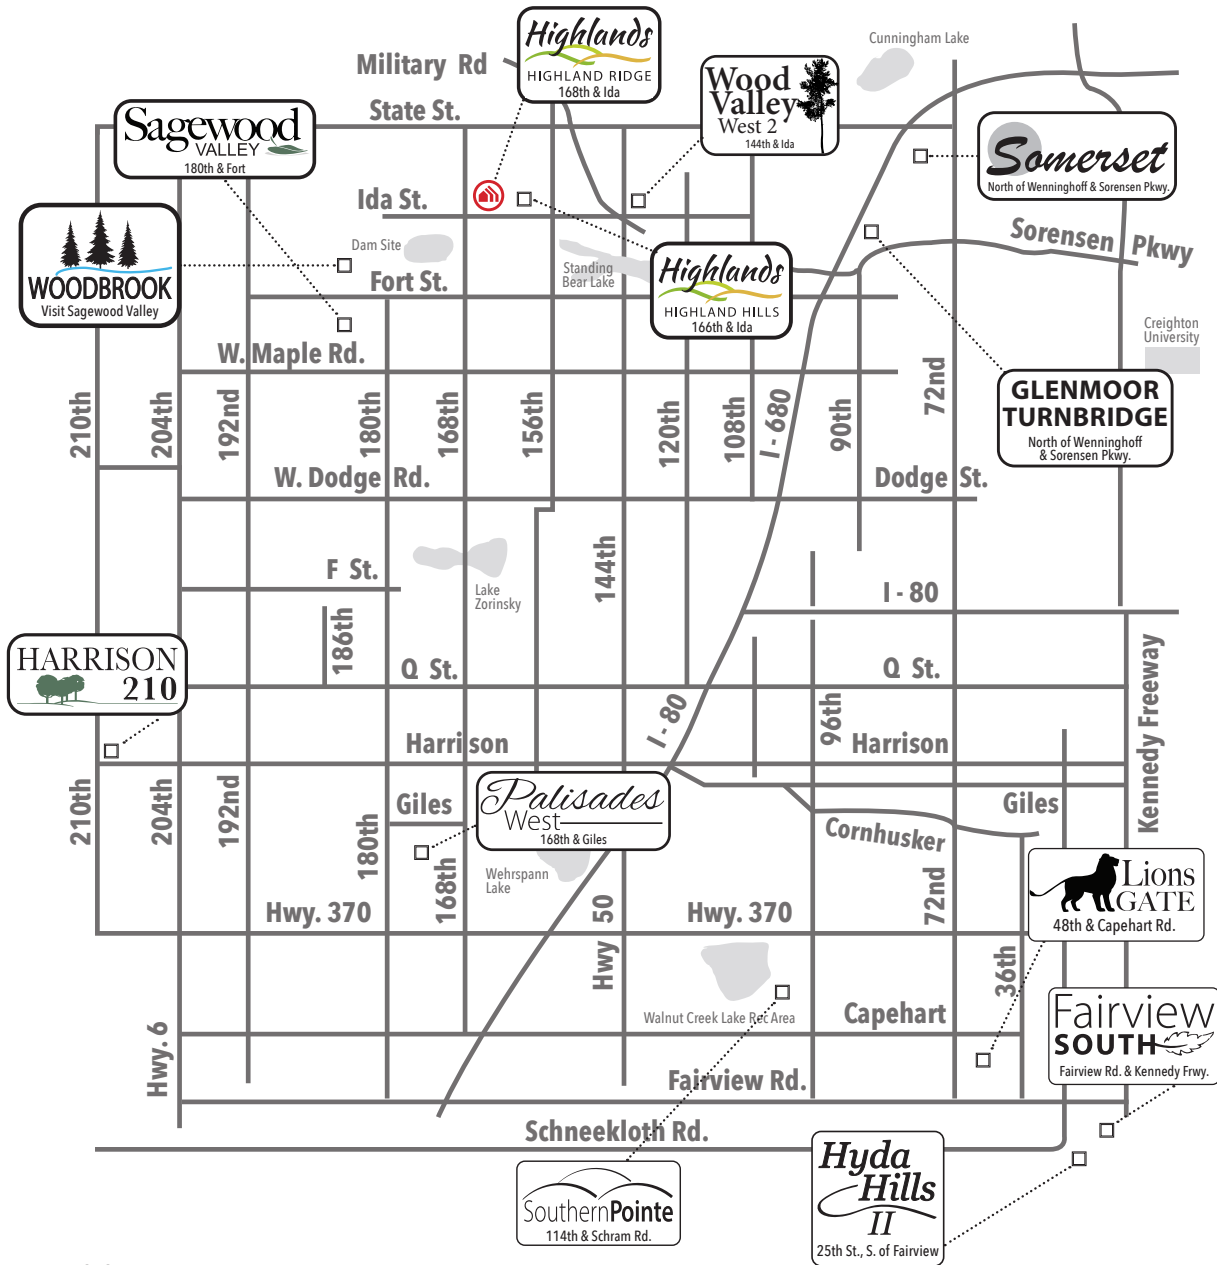

Available in these communities

# Sterling

Two Story • 1875 sq. ft.

advantage ™  
YOUR NEXT MOVE

 Indicates Model Home Location

Sales Information: 402-505-9000

CelebrityHomesOmaha.com

**CELEBRITY HOMES**  
Homes • Villas • Townhomes