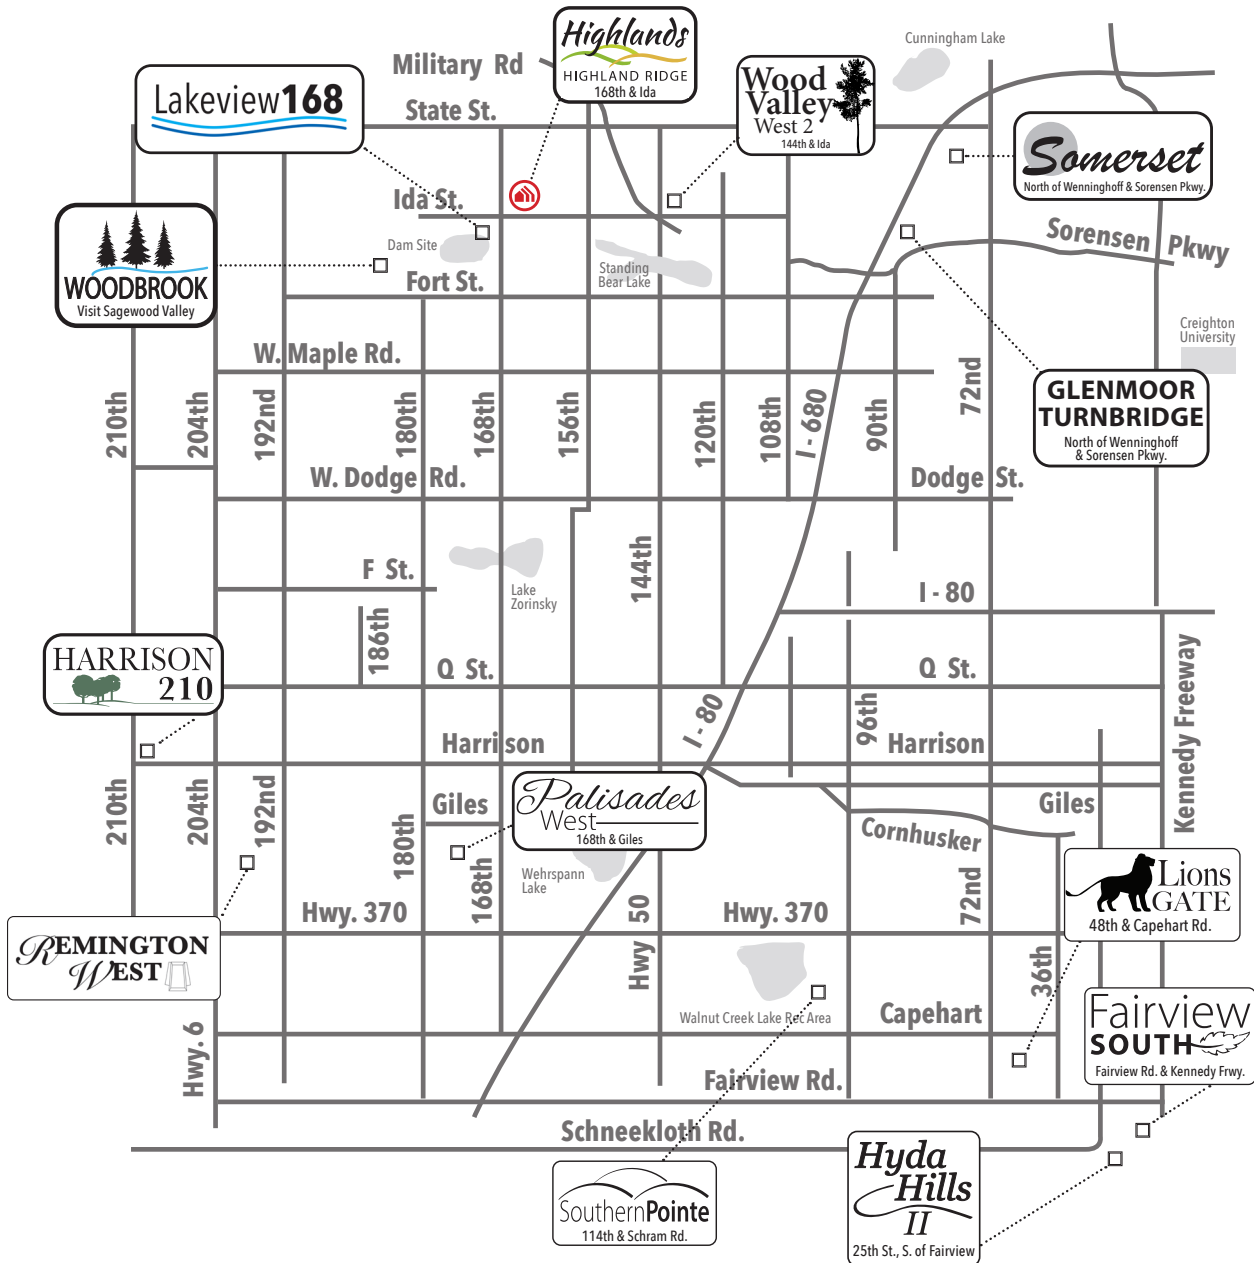

Available in these communities

Sterling

Two Story • 1875 sq. ft.

advantage 
 YOUR NEXT MOVE

 Indicates Model Home Location

Sales Information: 402-505-9000

CelebrityHomesOmaha.com

CELEBRITY HOMES
Homes • Villas • Townhomes