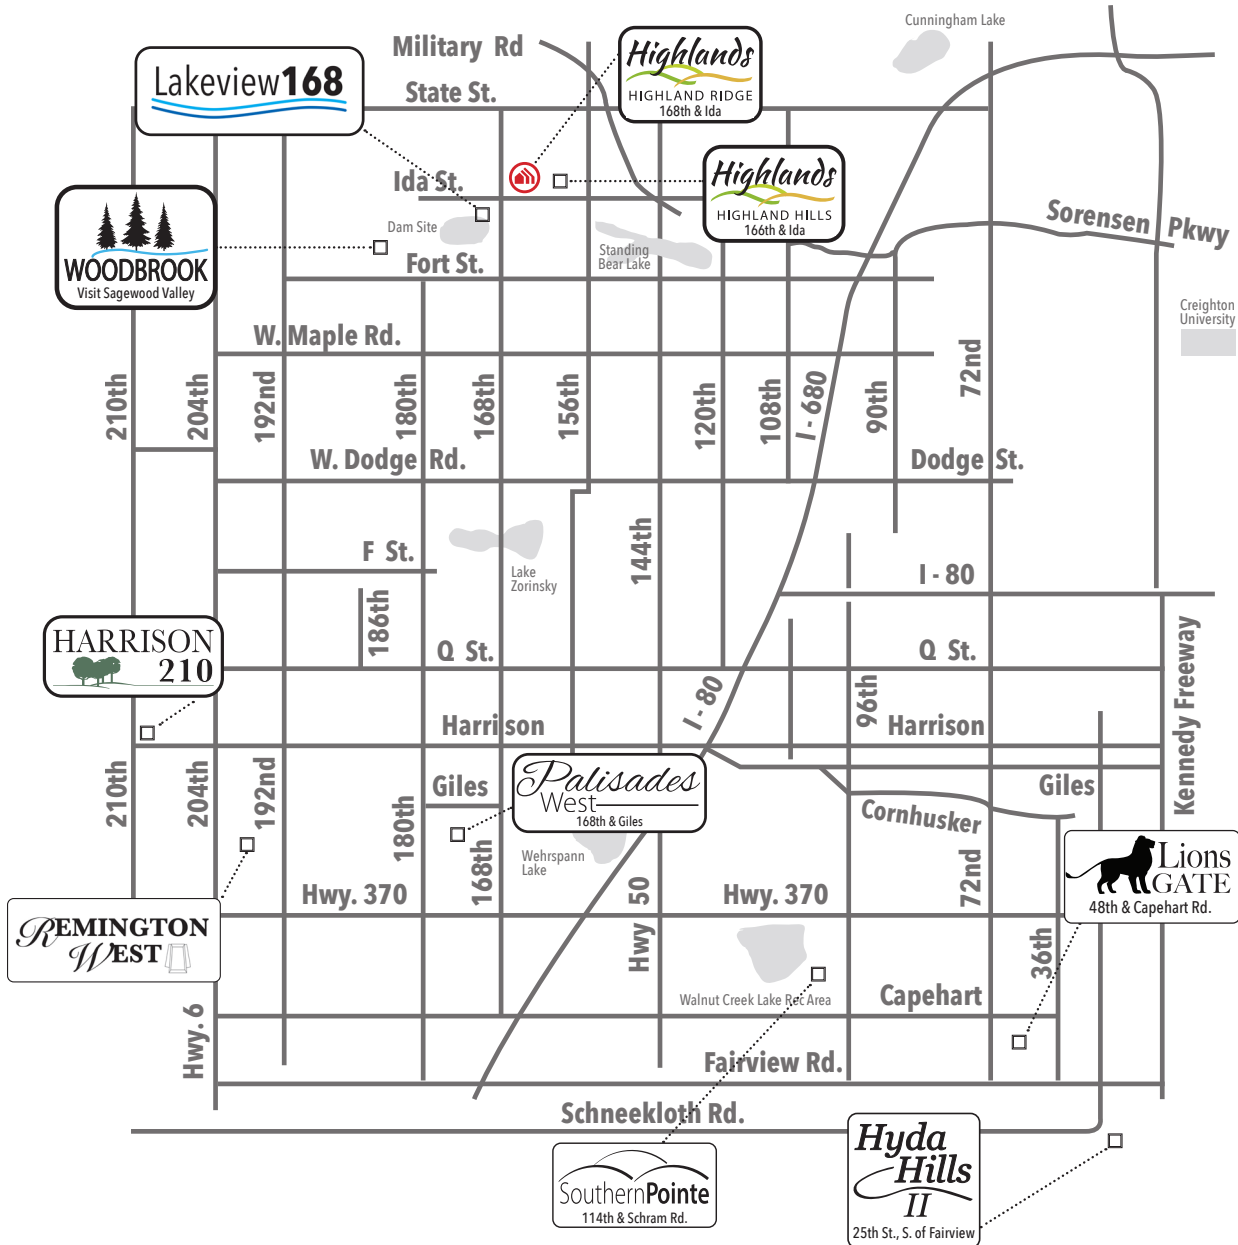

Available in these communities

Seville

Two Story • 2057 sq. ft.

advantage ™
YOUR NEXT MOVE

 Indicates Model Home Location

Sales Information: 402-505-9000

CelebrityHomesOmaha.com

CELEBRITY HOMES
Homes • Villas • Townhomes