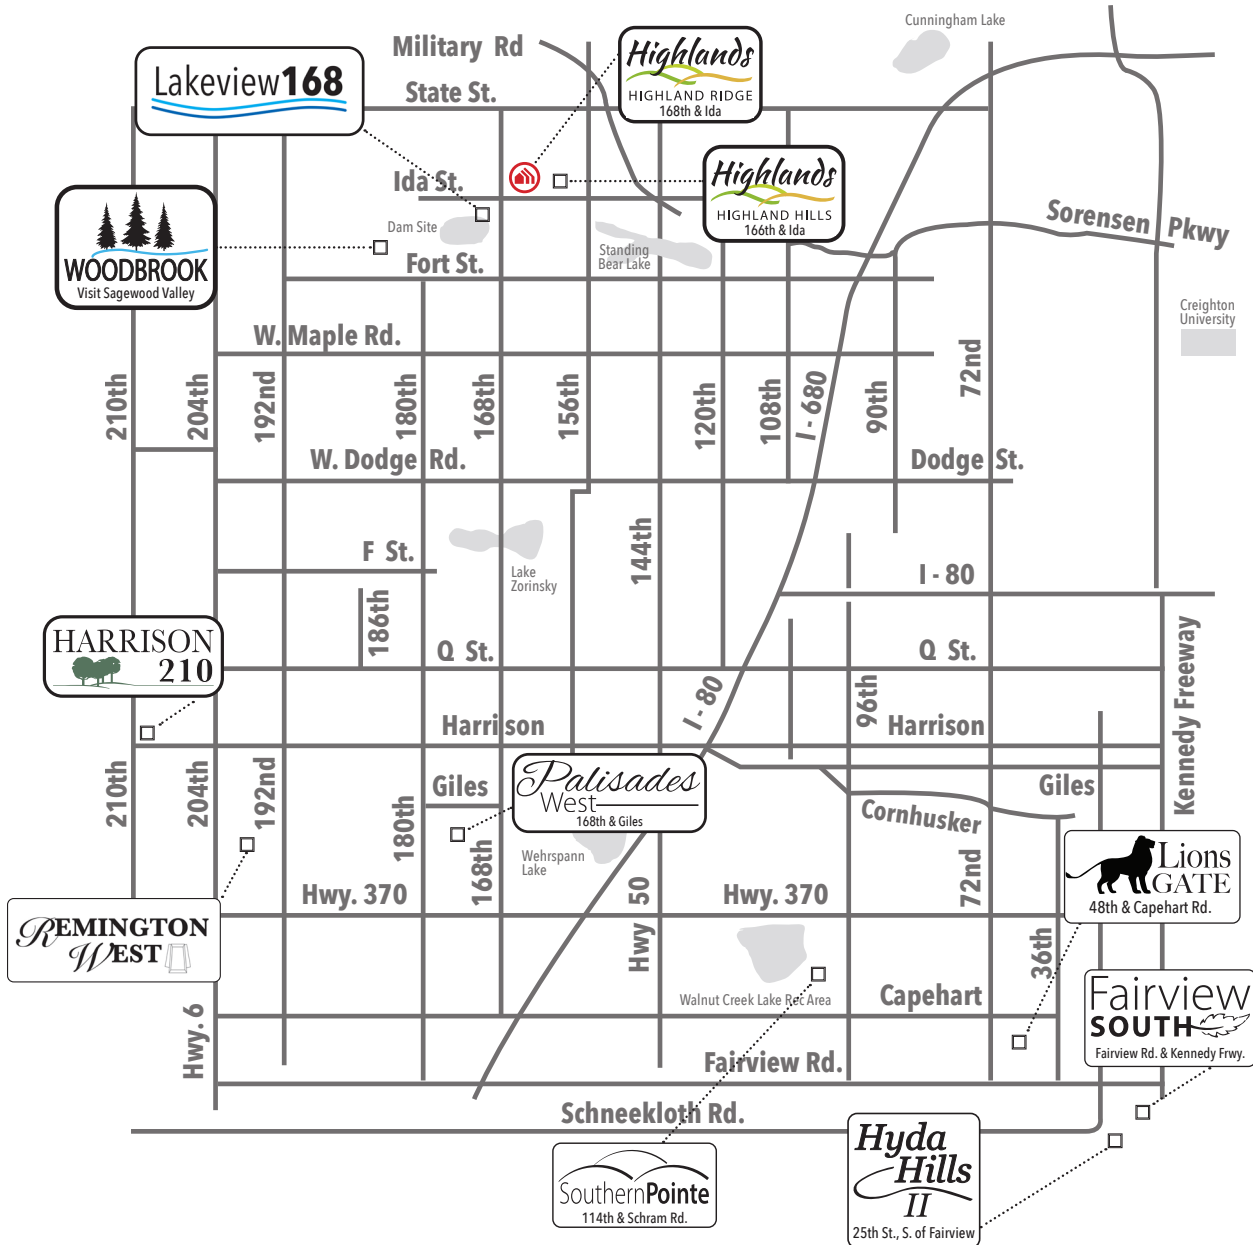

Available in these communities

Seville

Two Story • 2057 sq. ft.

advantage ™
YOUR NEXT MOVE

 Indicates Model Home Location

Sales Information: 402-505-9000

CelebrityHomesOmaha.com

CELEBRITY HOMES
Homes • Villas • Townhomes