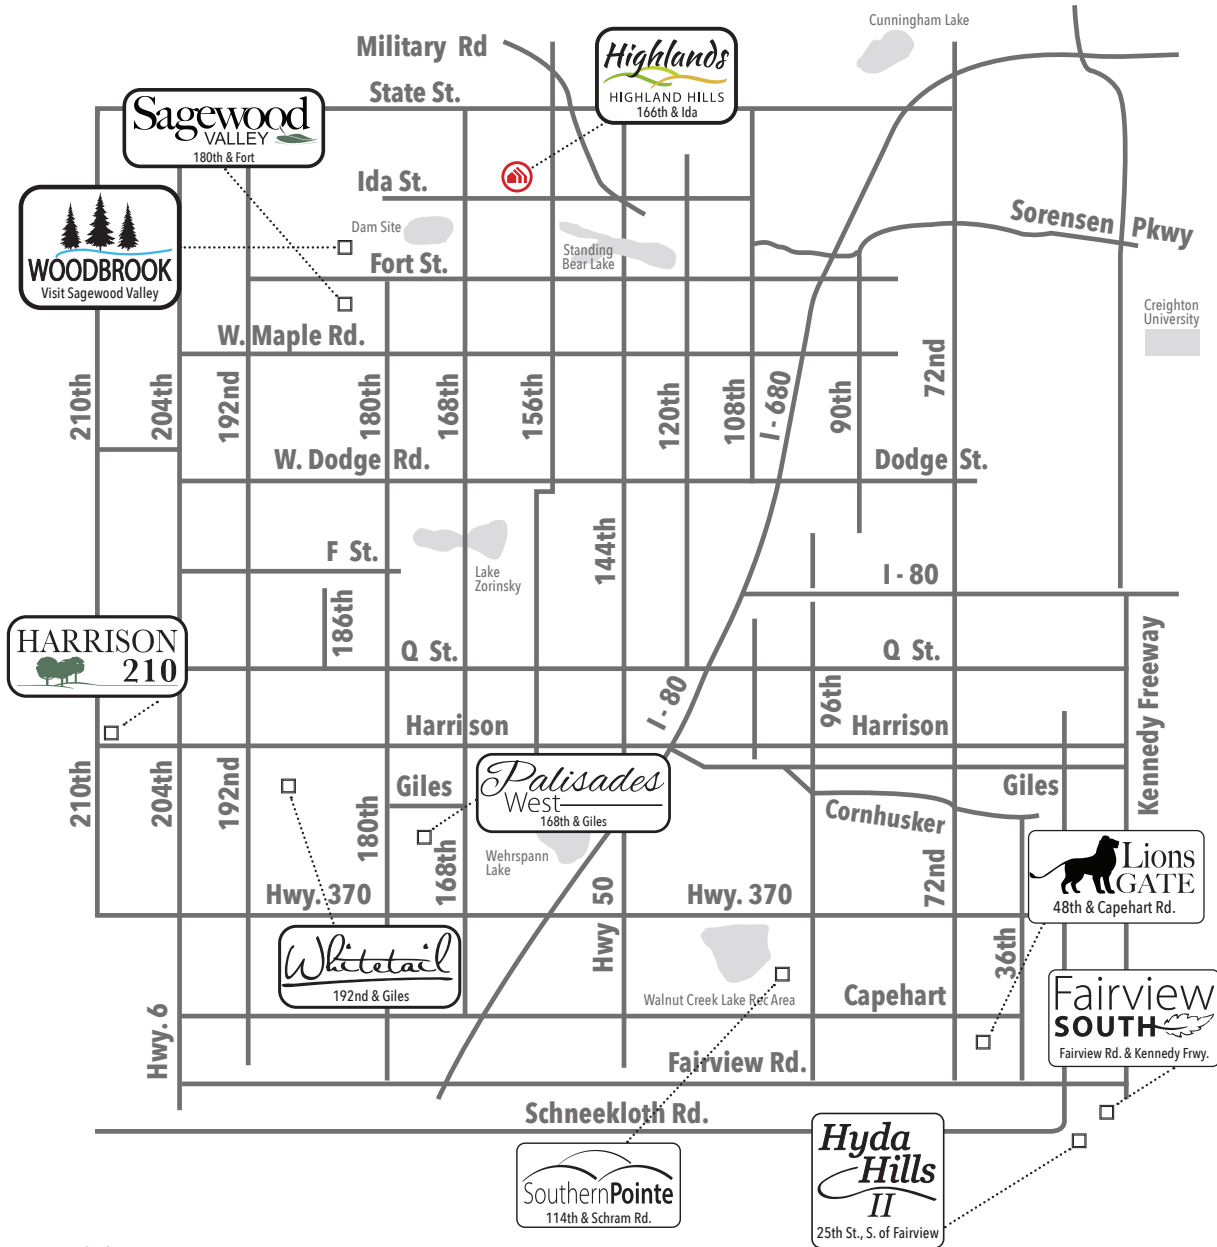

Available in these communities

Manchester

Two Story • 2605 sq. ft.

designerTM
INSPIRED LIVING

 Indicates Model Home Location

Sales Information: 402-505-9000

CelebrityHomesOmaha.com

CELEBRITY HOMES
Homes • Villas • Townhomes