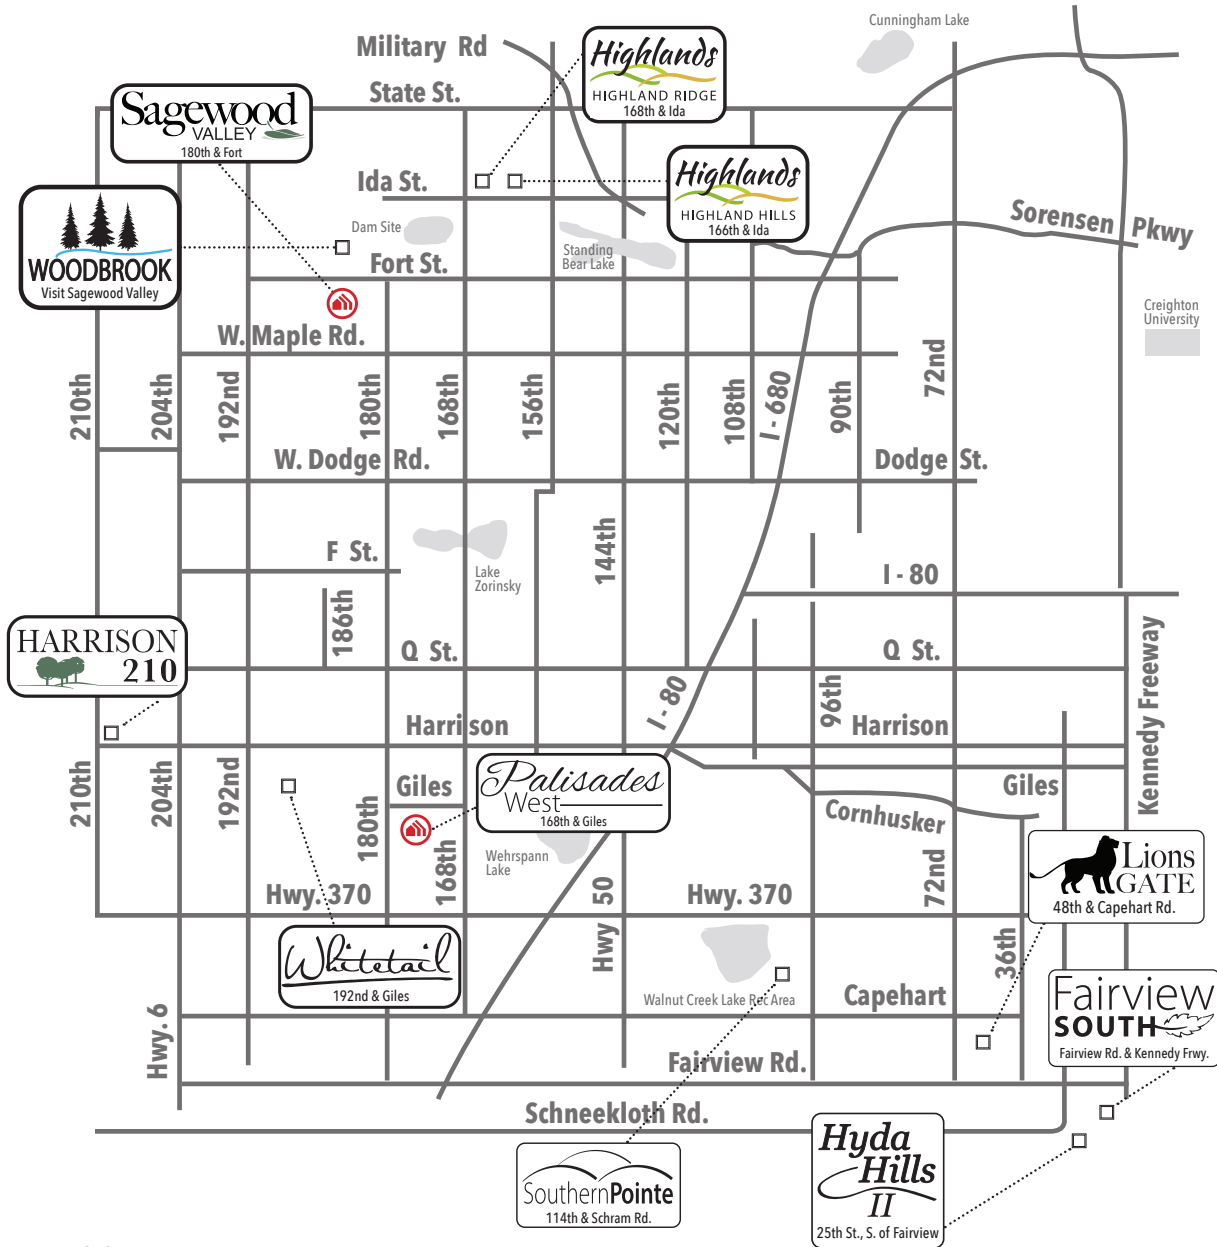

Available in these communities

Kendall

Two Story • 2153 sq. ft.

advantage ™
YOUR NEXT MOVE

 Indicates Model Home Location

Sales Information: 402-505-9000

CelebrityHomesOmaha.com

CELEBRITY HOMES
Homes • Villas • Townhomes