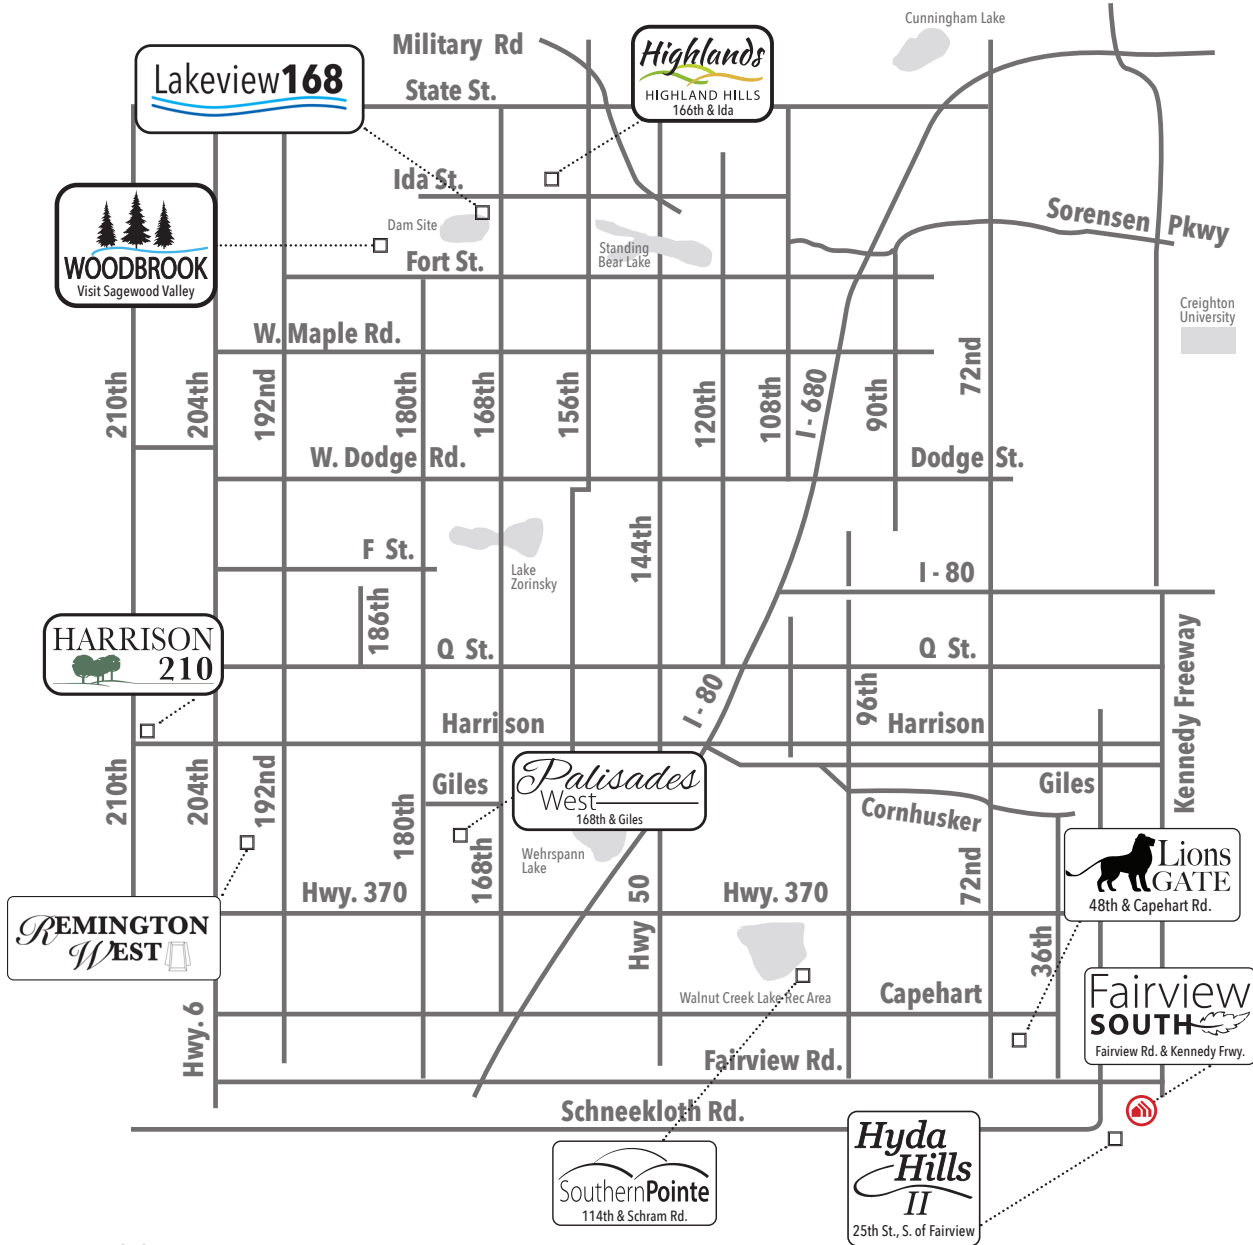

Available in these communities

# Bradley

Two Story • 2481 sq. ft.

designer<sup>TM</sup>  
INSPIRED LIVING

Indicates Model Home Location

Sales Information: 402-505-9000

CelebrityHomesOmaha.com

**CELEBRITY HOMES**  
Homes • Villas • Townhomes