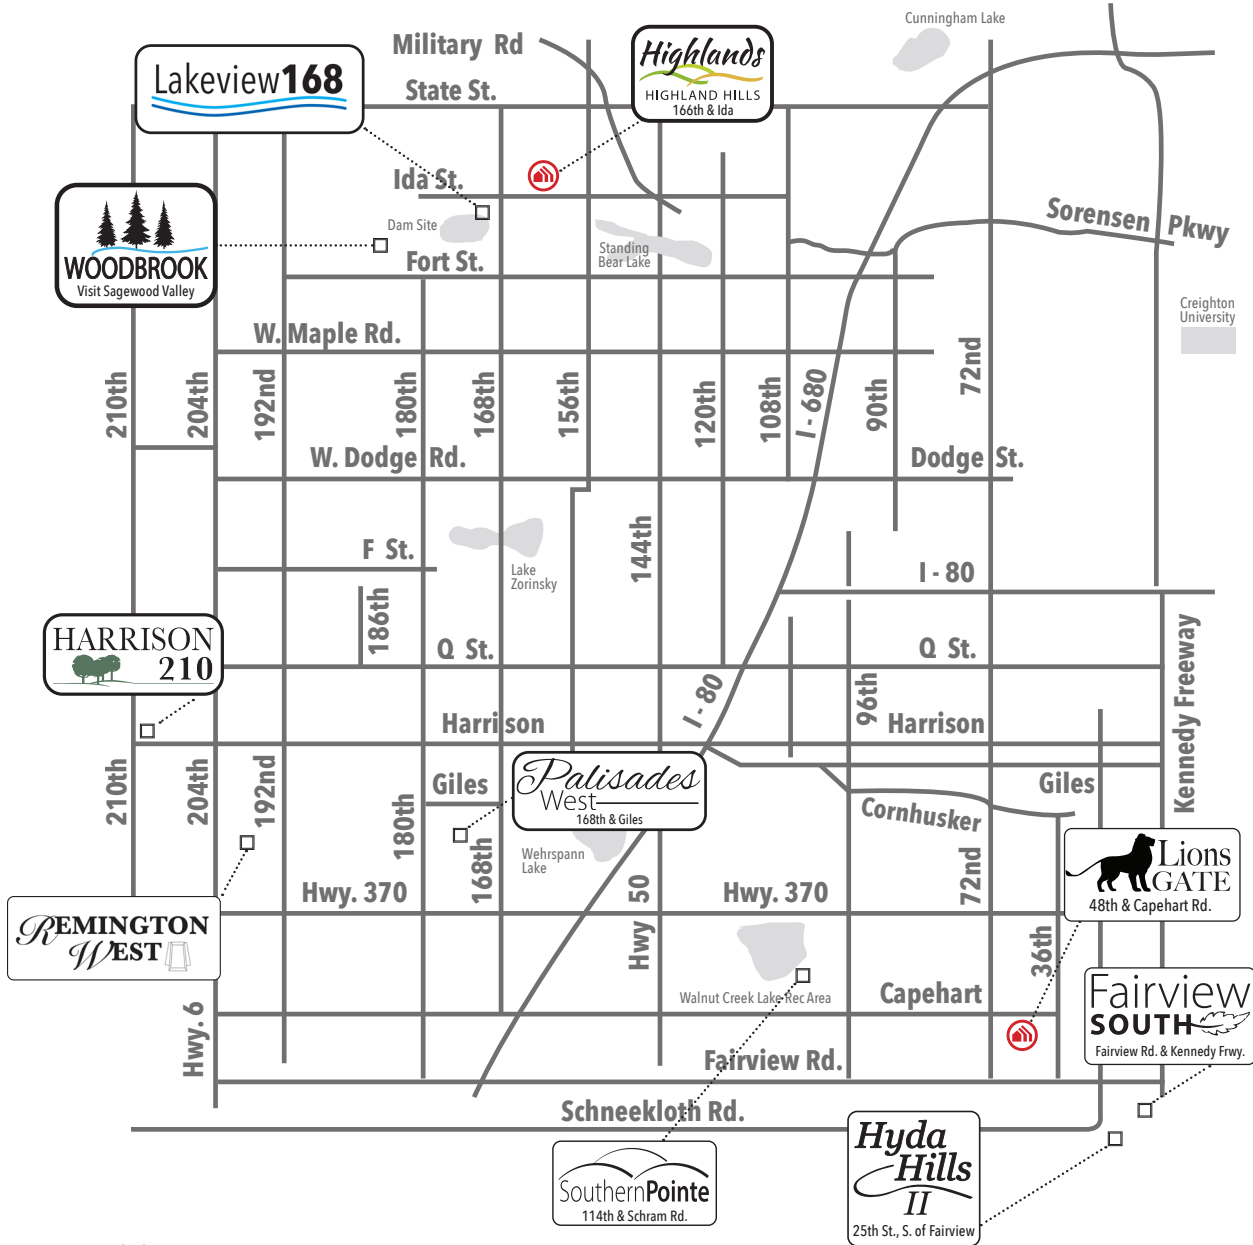

Available in these communities

# Bentley

Two Story • 2824 sq. ft.

designer<sup>TM</sup>  
INSPIRED LIVING

 Indicates Model Home Location

Sales Information: 402-505-9000

CelebrityHomesOmaha.com

**CELEBRITY HOMES**  
Homes • Villas • Townhomes