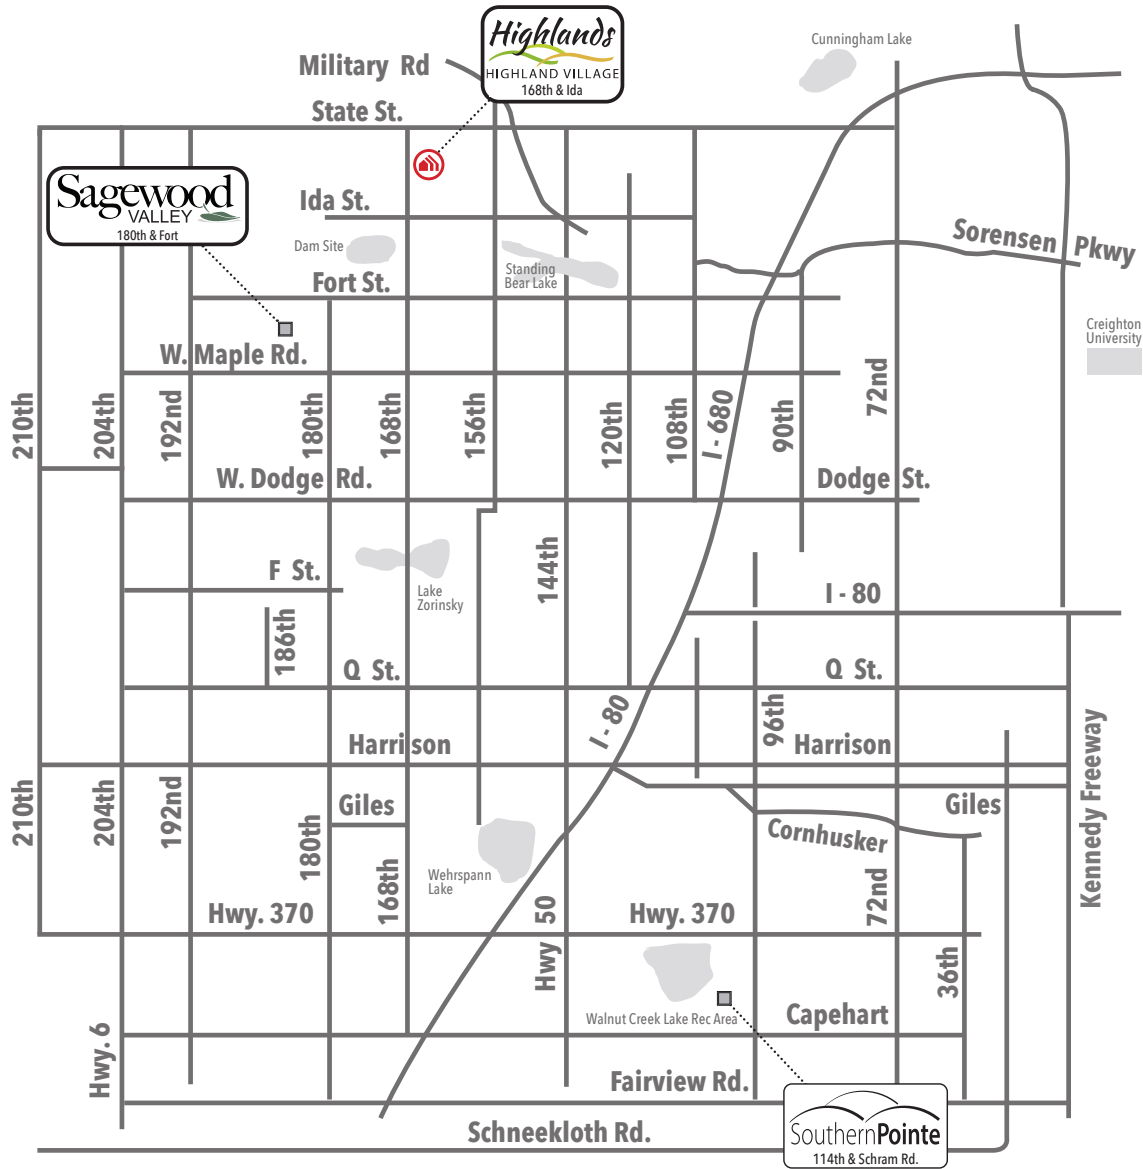

Available in these communities

Dayton DLX Patio+

Villa • 1397 sq. ft.

lifestyle ™
VILLAS & TOWNHOMES

 Indicates Model Home Location

Sales Information: 402-505-9000

CelebrityHomesOmaha.com

CELEBRITY HOMES
Homes • Villas • Townhomes