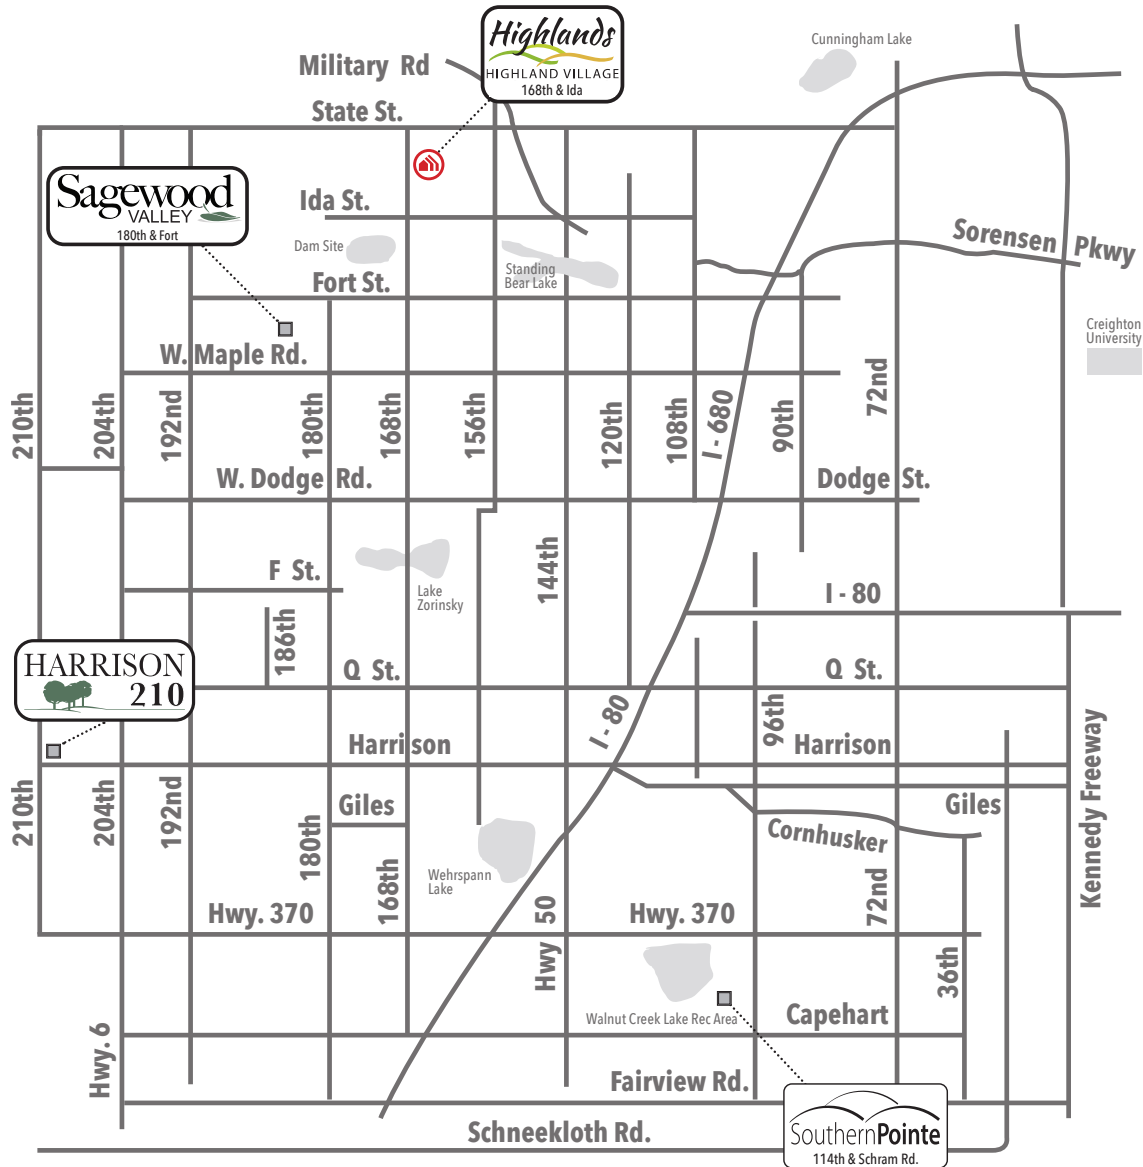

Available in these communities

Brantley Patio

Villa • 1619 sq. ft.

lifestyle
VILLAS & TOWNHOMES

Indicates Model Home Location

Sales Information: 402-505-9000

CelebrityHomesOmaha.com

**CELEBRITY
HOMES**
Homes • Villas • Townhomes