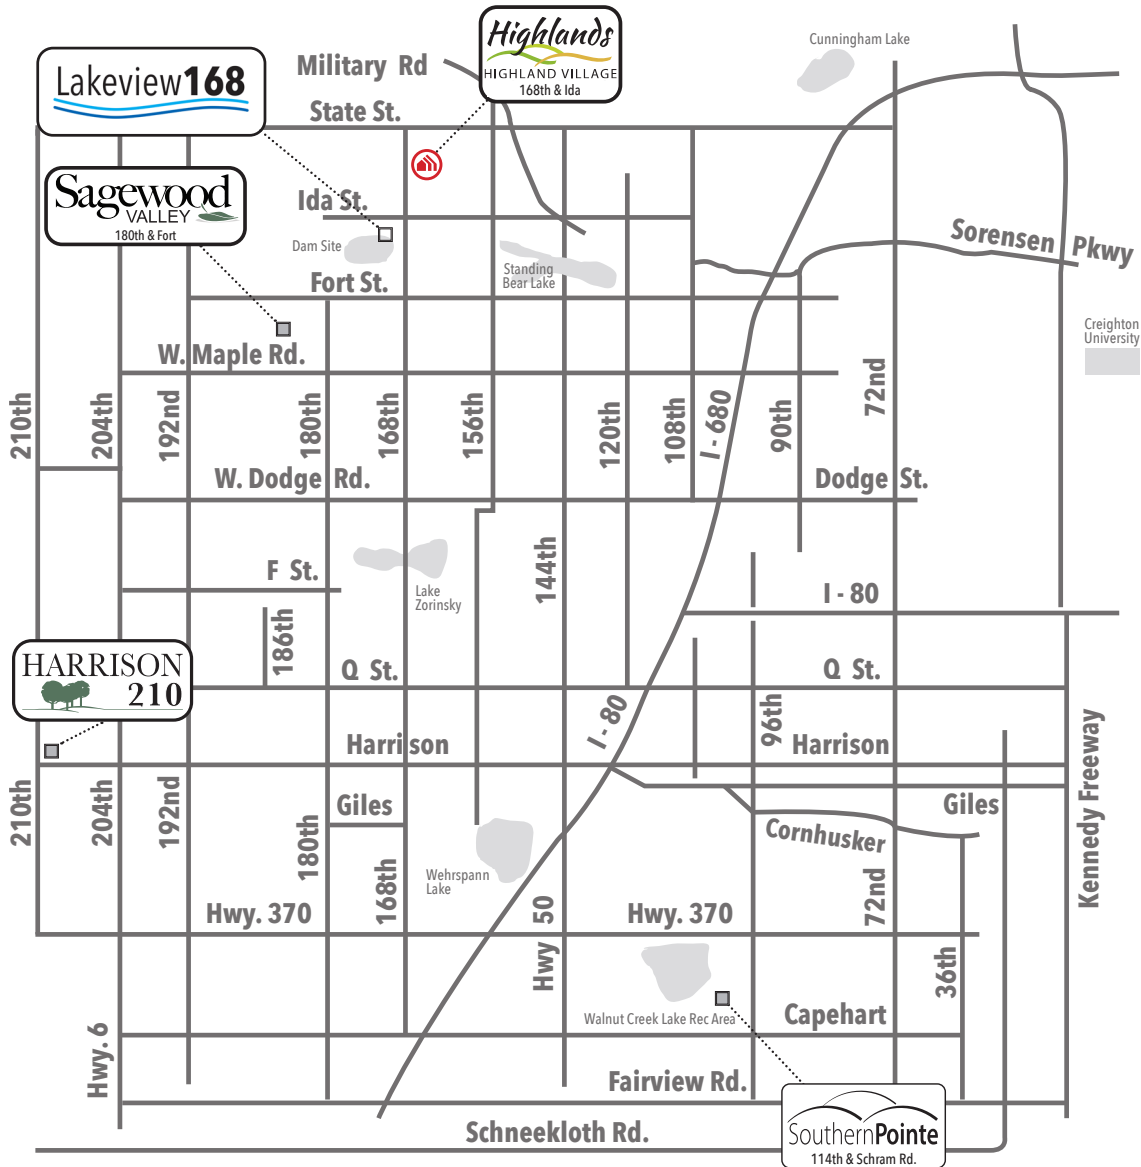

Available in these communities

Brantley Patio

Villa • 1619 sq. ft.

lifestyle
VILLAS & TOWNHOMES

Indicates Model Home Location

Sales Information: 402-505-9000

CelebrityHomesOmaha.com

CELEBRITY
HOMES
Homes • Villas • Townhomes