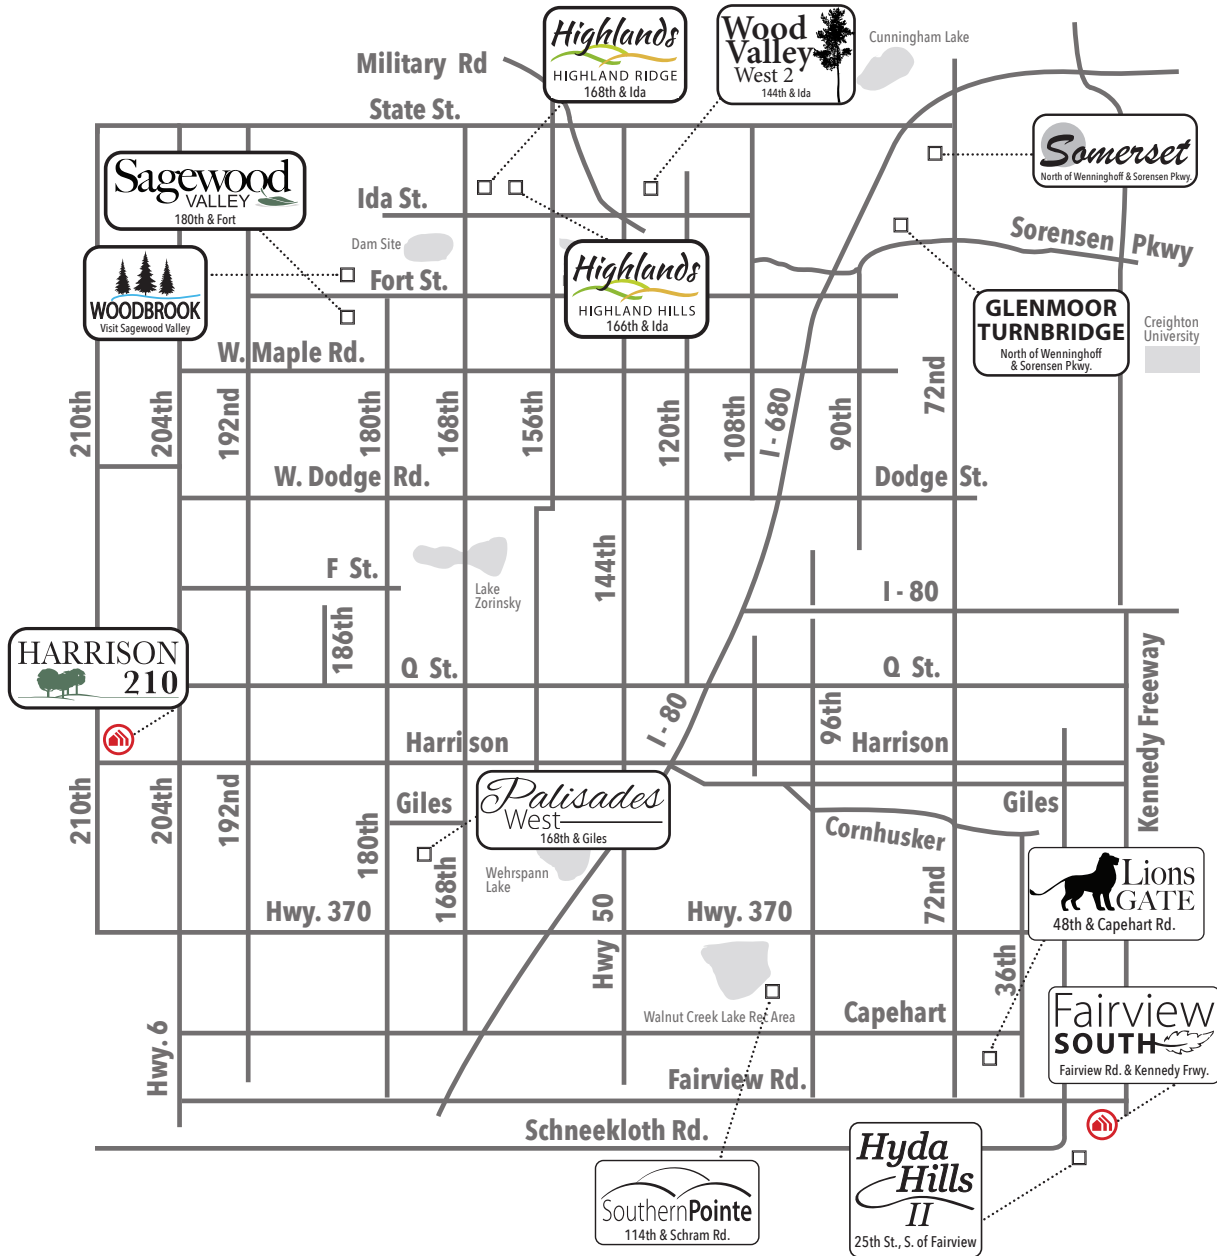

Available in these communities

Sheridan

Ranch • 1467 sq. ft.

advantage 
YOUR NEXT MOVE

 Indicates Model Home Location

Sales Information: 402-505-9000

CelebrityHomesOmaha.com

CELEBRITY
HOMES
Homes • Villas • Townhomes