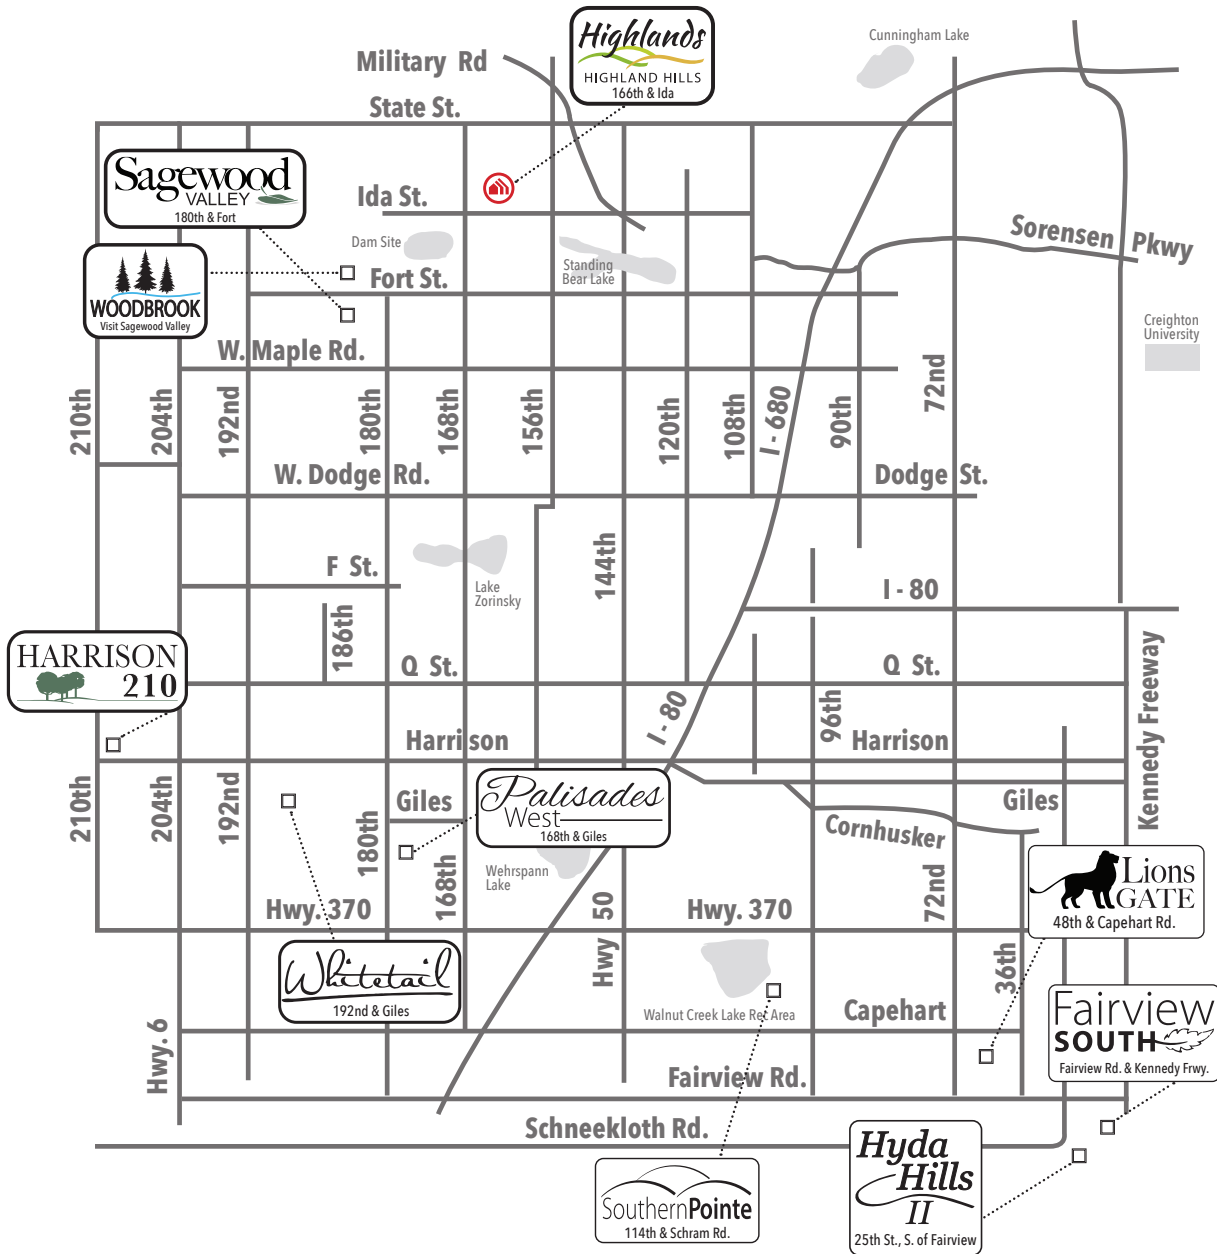

Available in these communities

Shelby

Ranch • 1867 sq. ft.

designerTM
INSPIRED LIVING

 Indicates Model Home Location

Sales Information: 402-505-9000

CelebrityHomesOmaha.com

CELEBRITY
HOMES
Homes • Villas • Townhomes